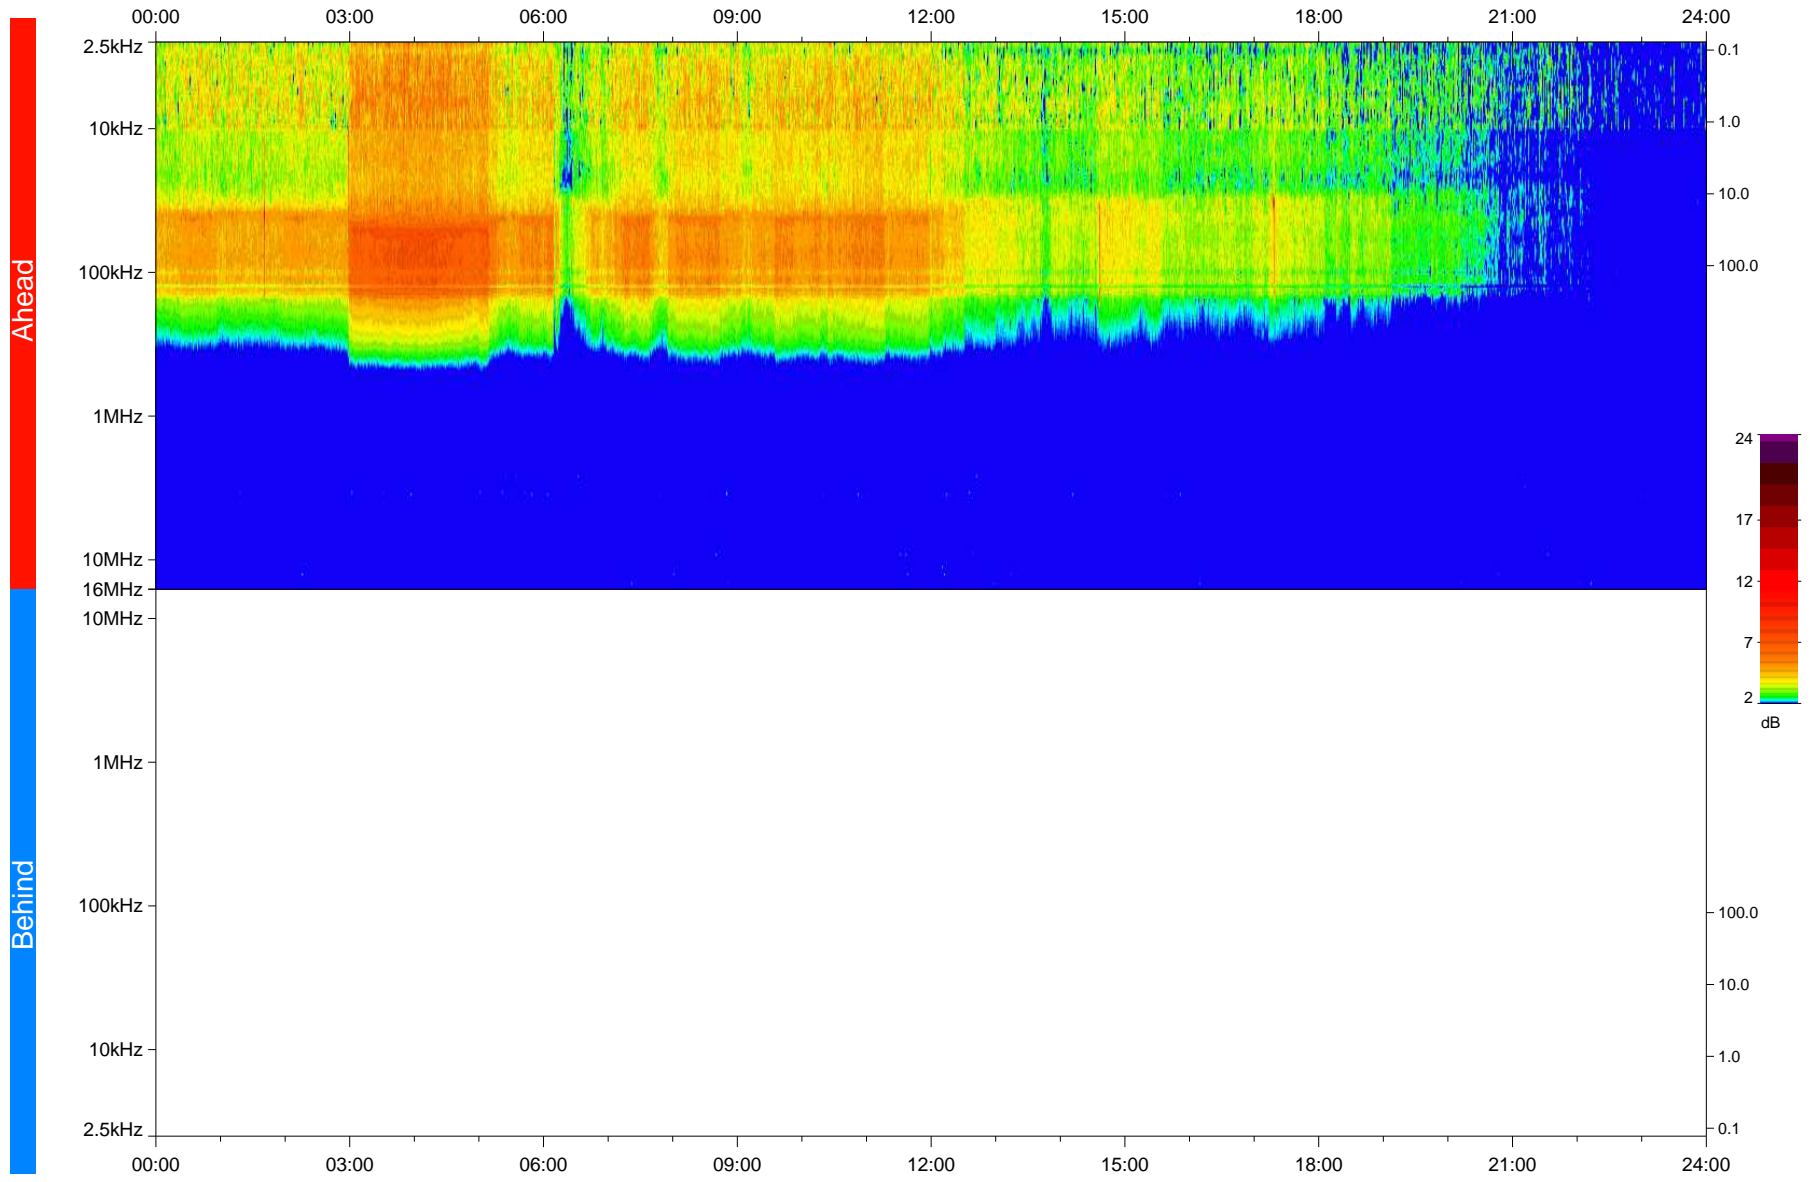

STEREO/WAVES Daily Summary - 14-Feb-2020 (DOY 045)

Ahead source file: swaves_ahead_2020_045_1_06.fin
Ahead PSE Angle: -77.5°

Behind PSE Angle: 77.3°
Behind source file: No STEREO-B data

Time (UTC)

file: stereo_swaves_daily-summary_color_20200214_v03
made by: space.umn.edu on macOS with IDL 8.8.2 on 2022-09-15 11:55:27, with TMLib V945 / dynspec V311