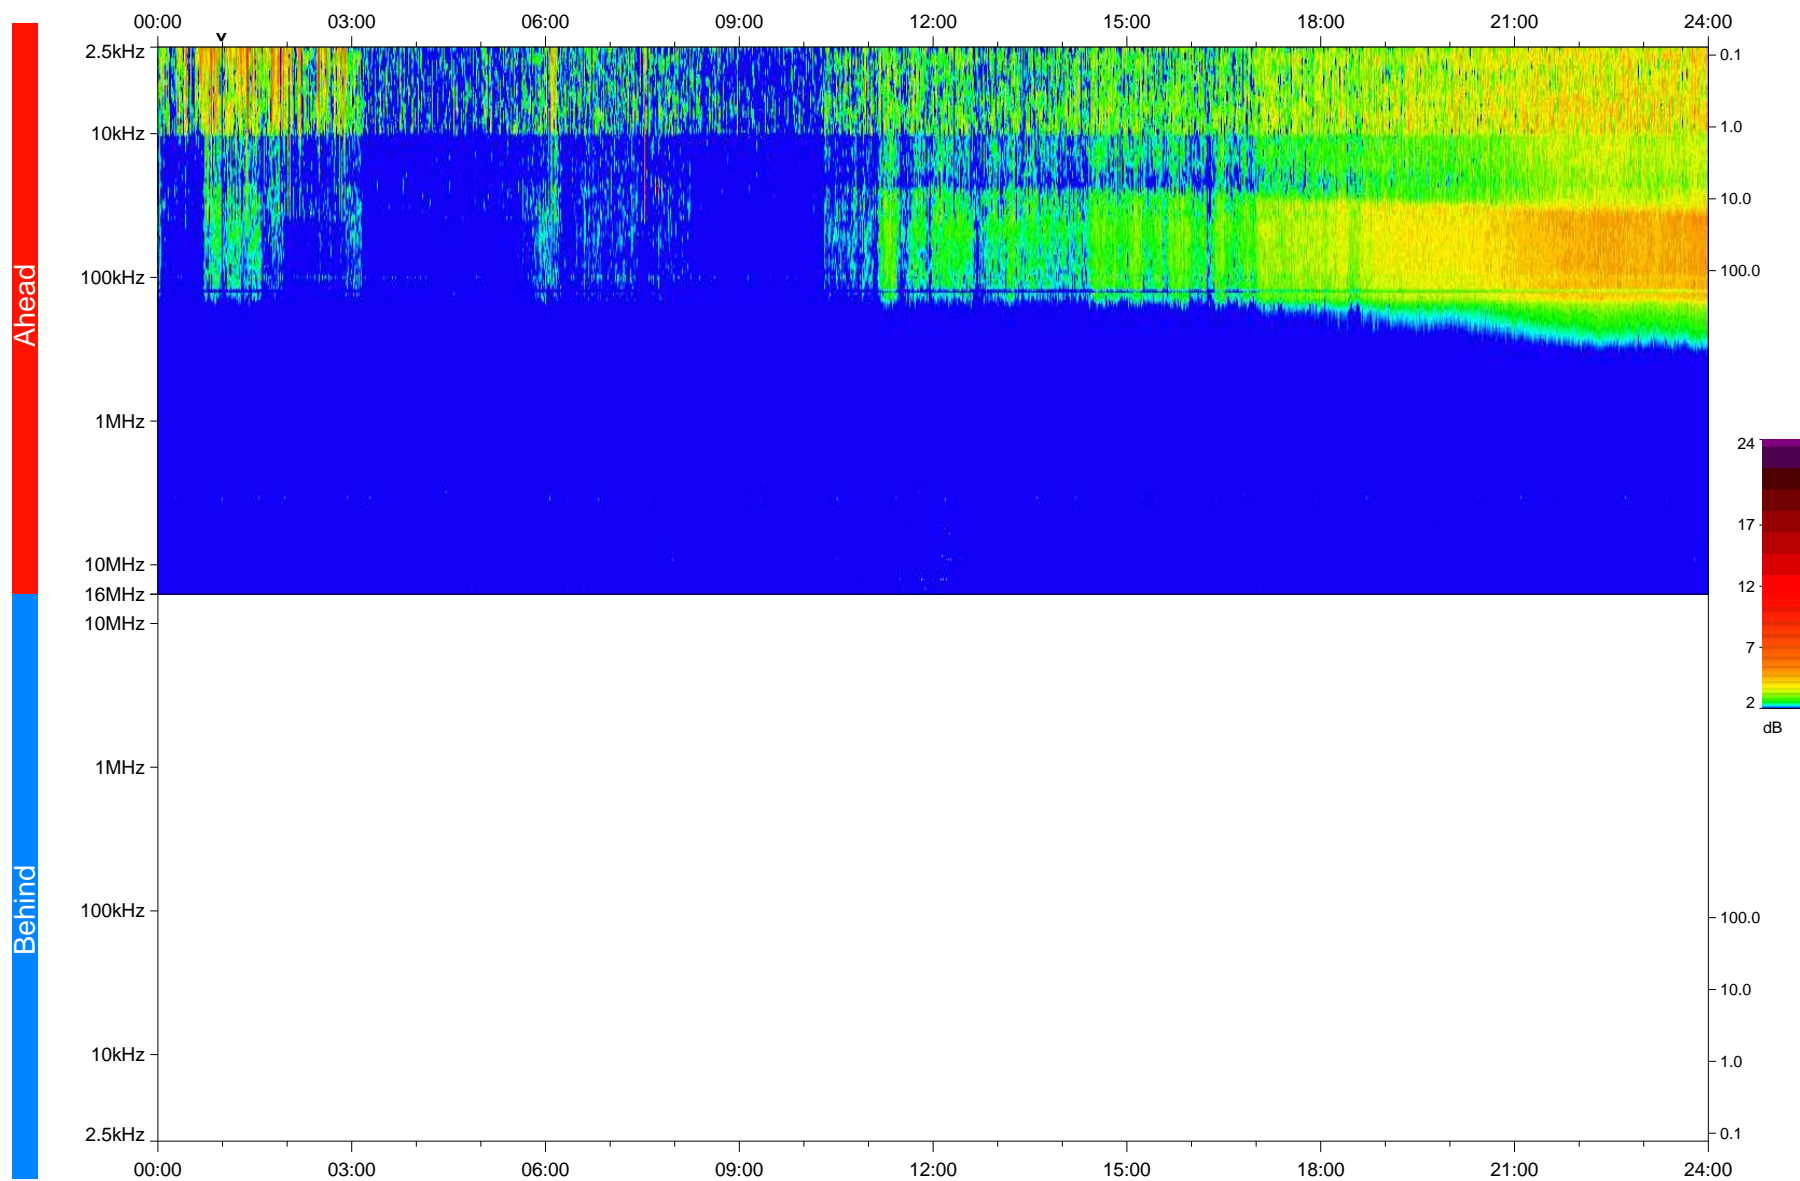

STEREO/WAVES Daily Summary - 13-Feb-2020 (DOY 044)

Ahead source file: swaves_ahead_2020_044_1_06.fin
Ahead PSE Angle: -77.5°

Behind PSE Angle: 77.4°
Behind source file: No STEREO-B data

Time (UTC)

file: stereo_swaves_daily-summary_color_20200213_v04
made by: space.umn.edu on macOS with IDL 8.8.2 on 2022-10-03 12:22:59, with TLib V945 / dynspec V311