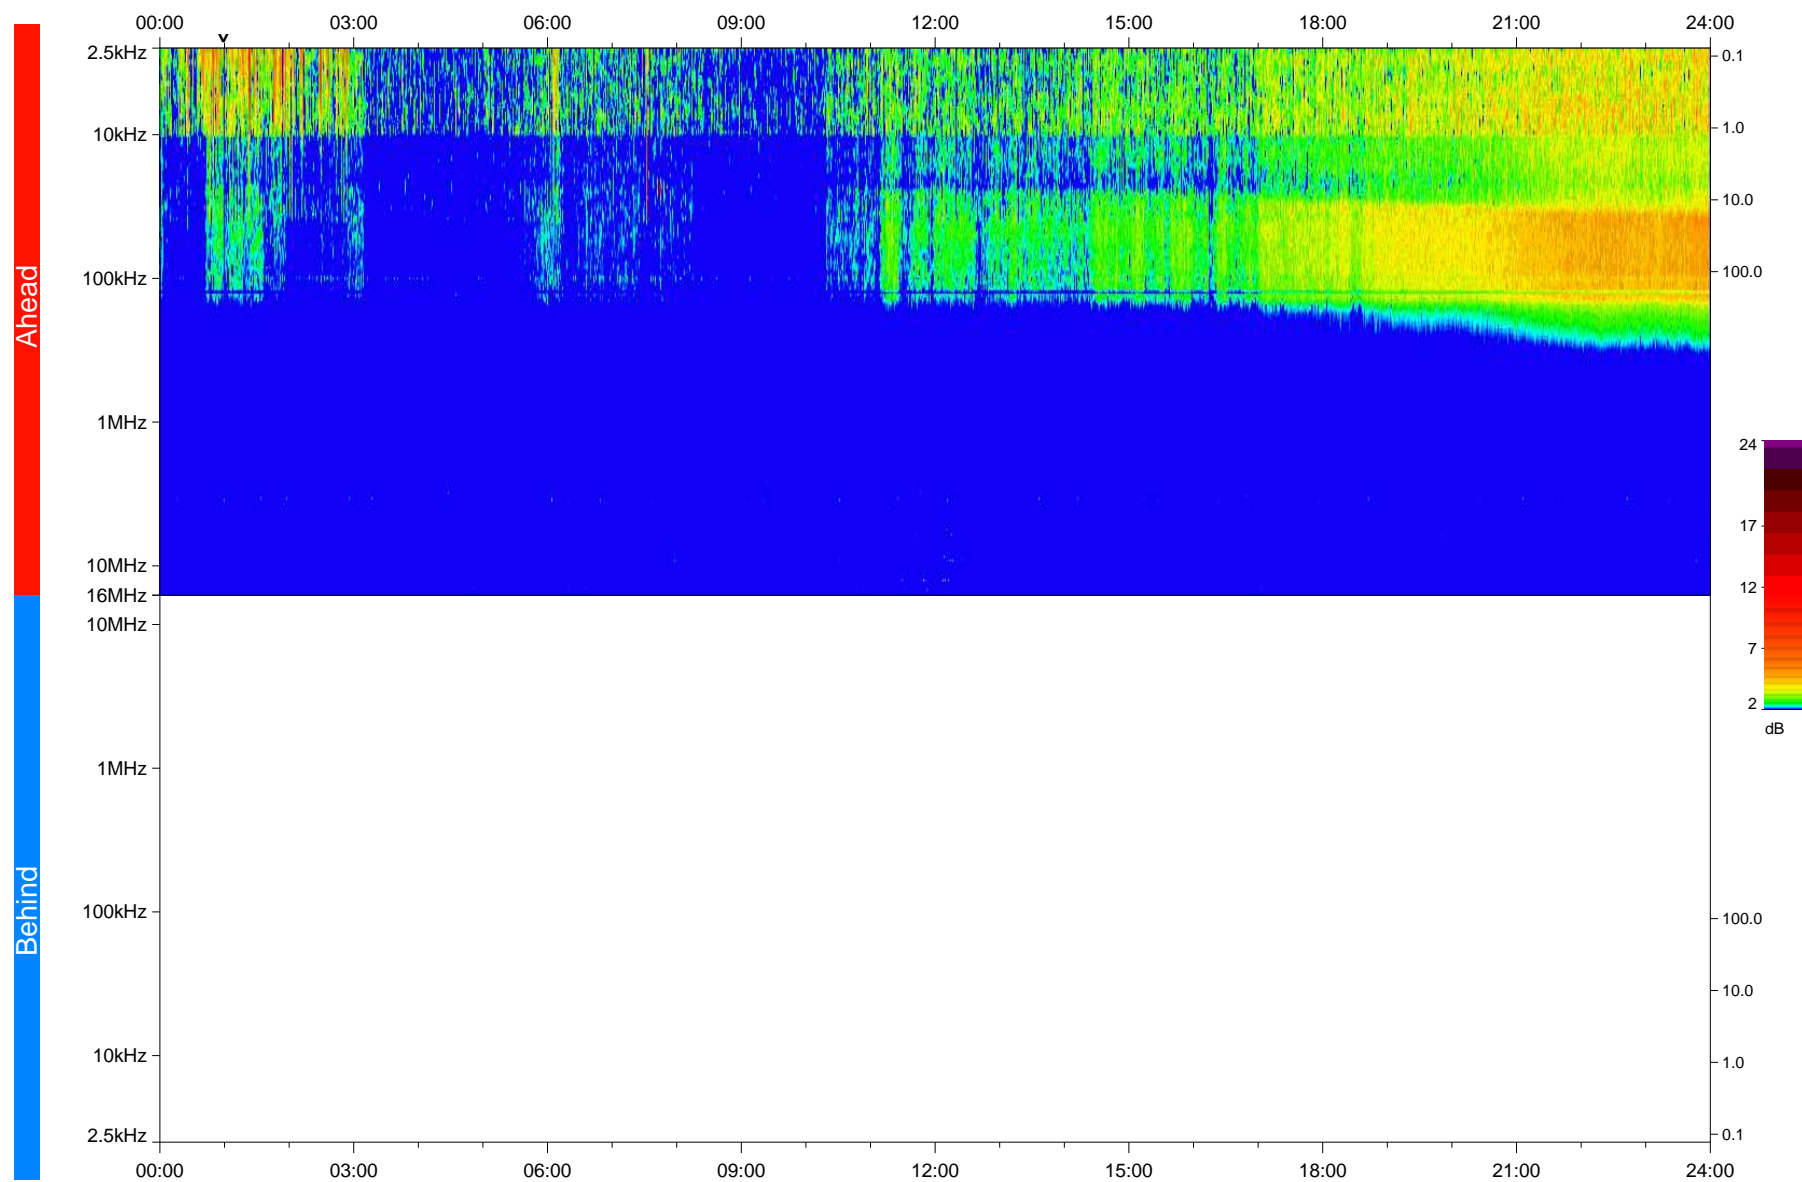

STEREO/WAVES Daily Summary - 13-Feb-2020 (DOY 044)

Ahead source file: swaves_ahead_2020_044_1_06.fin
Ahead PSE Angle: -77.5°

Behind PSE Angle: 77.4°
Behind source file: No STEREO-B data

Time (UTC)

file: stereo_swaves_daily-summary_color_20200213_v03
made by: space.umn.edu on macOS with IDL 8.8.2 on 2022-09-15 11:54:03, with TLib V945 / dynspec V311