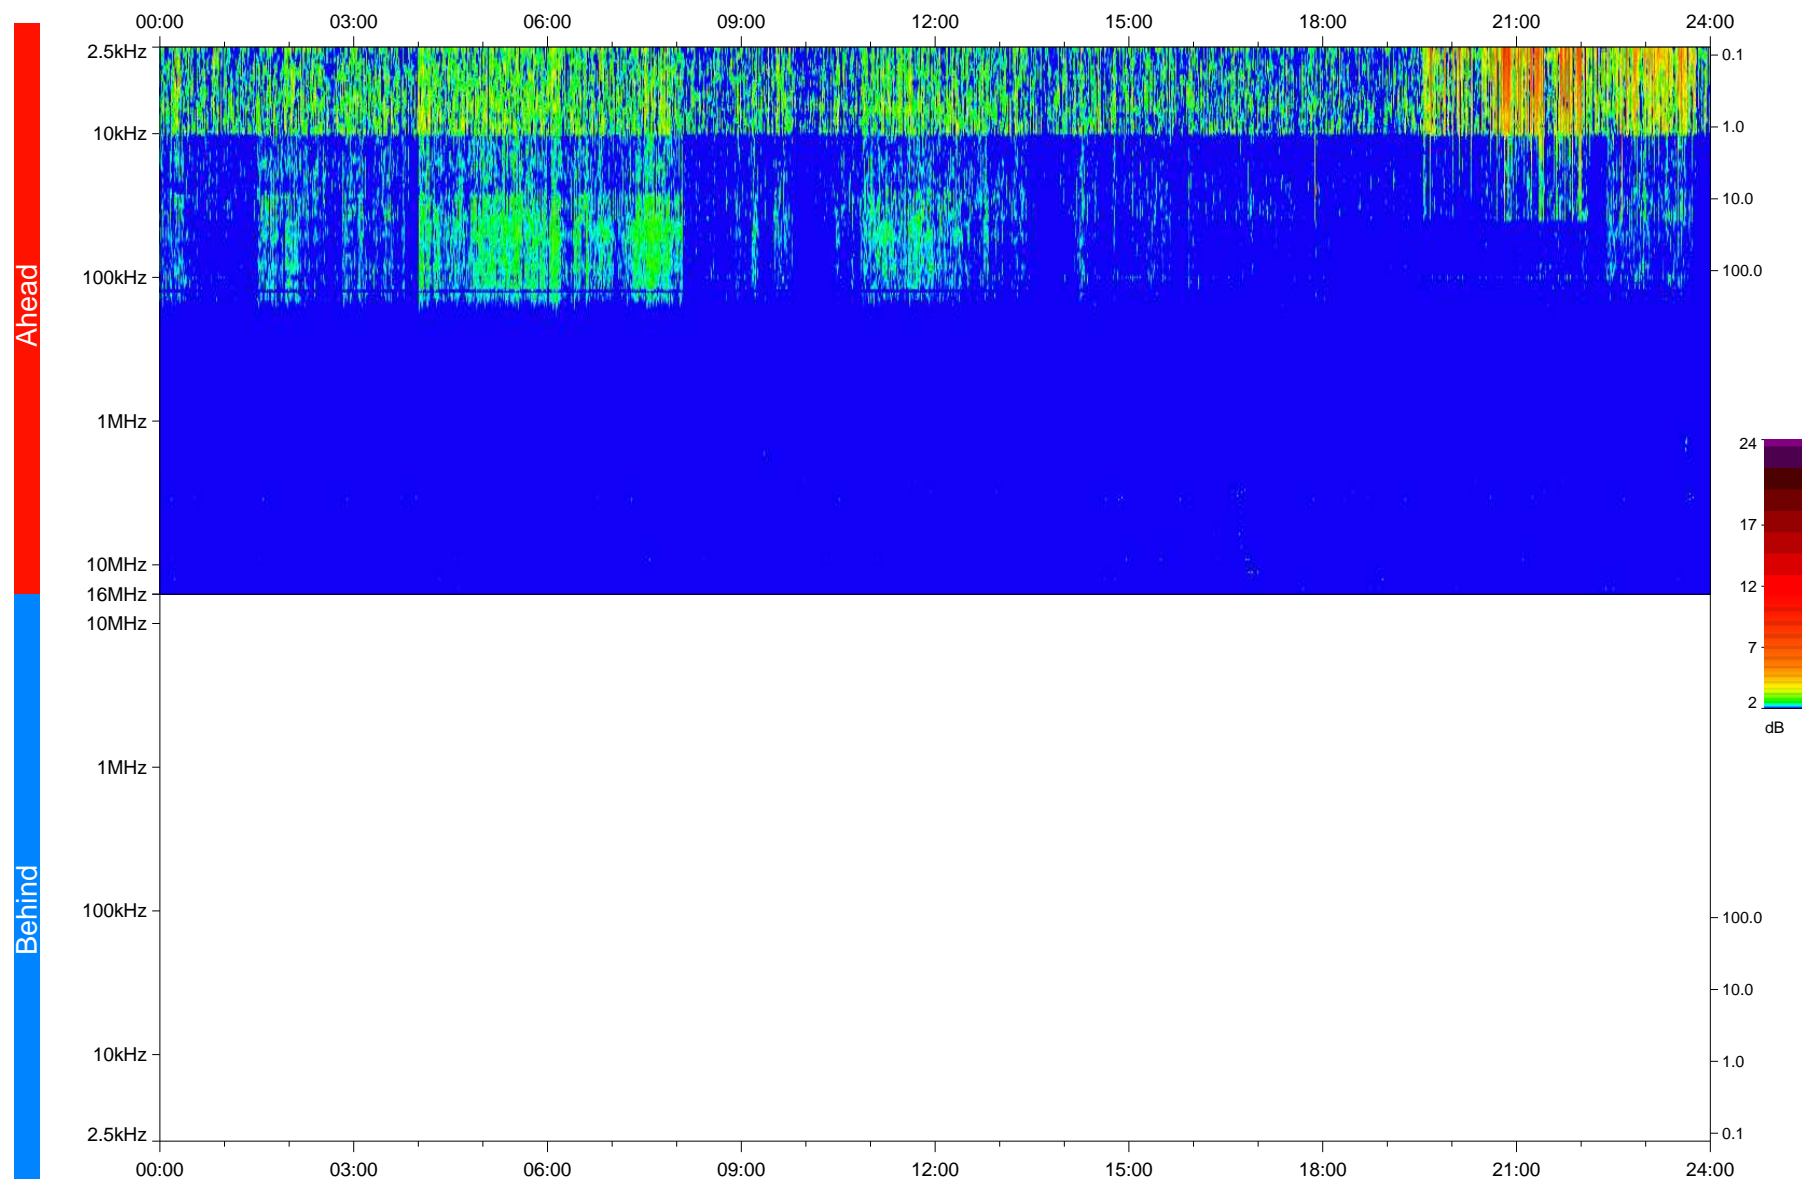

STEREO/WAVES Daily Summary - 12-Feb-2020 (DOY 043)

Ahead source file: swaves_ahead_2020_043_1_06.fin
Ahead PSE Angle: -77.5°

Behind PSE Angle: 77.5°
Behind source file: No STEREO-B data

Time (UTC)

file: stereo_swaves_daily-summary_color_20200212_v04
made by: space.umn.edu on macOS with IDL 8.8.2 on 2022-10-03 12:21:31, with TLib V945 / dynspec V311