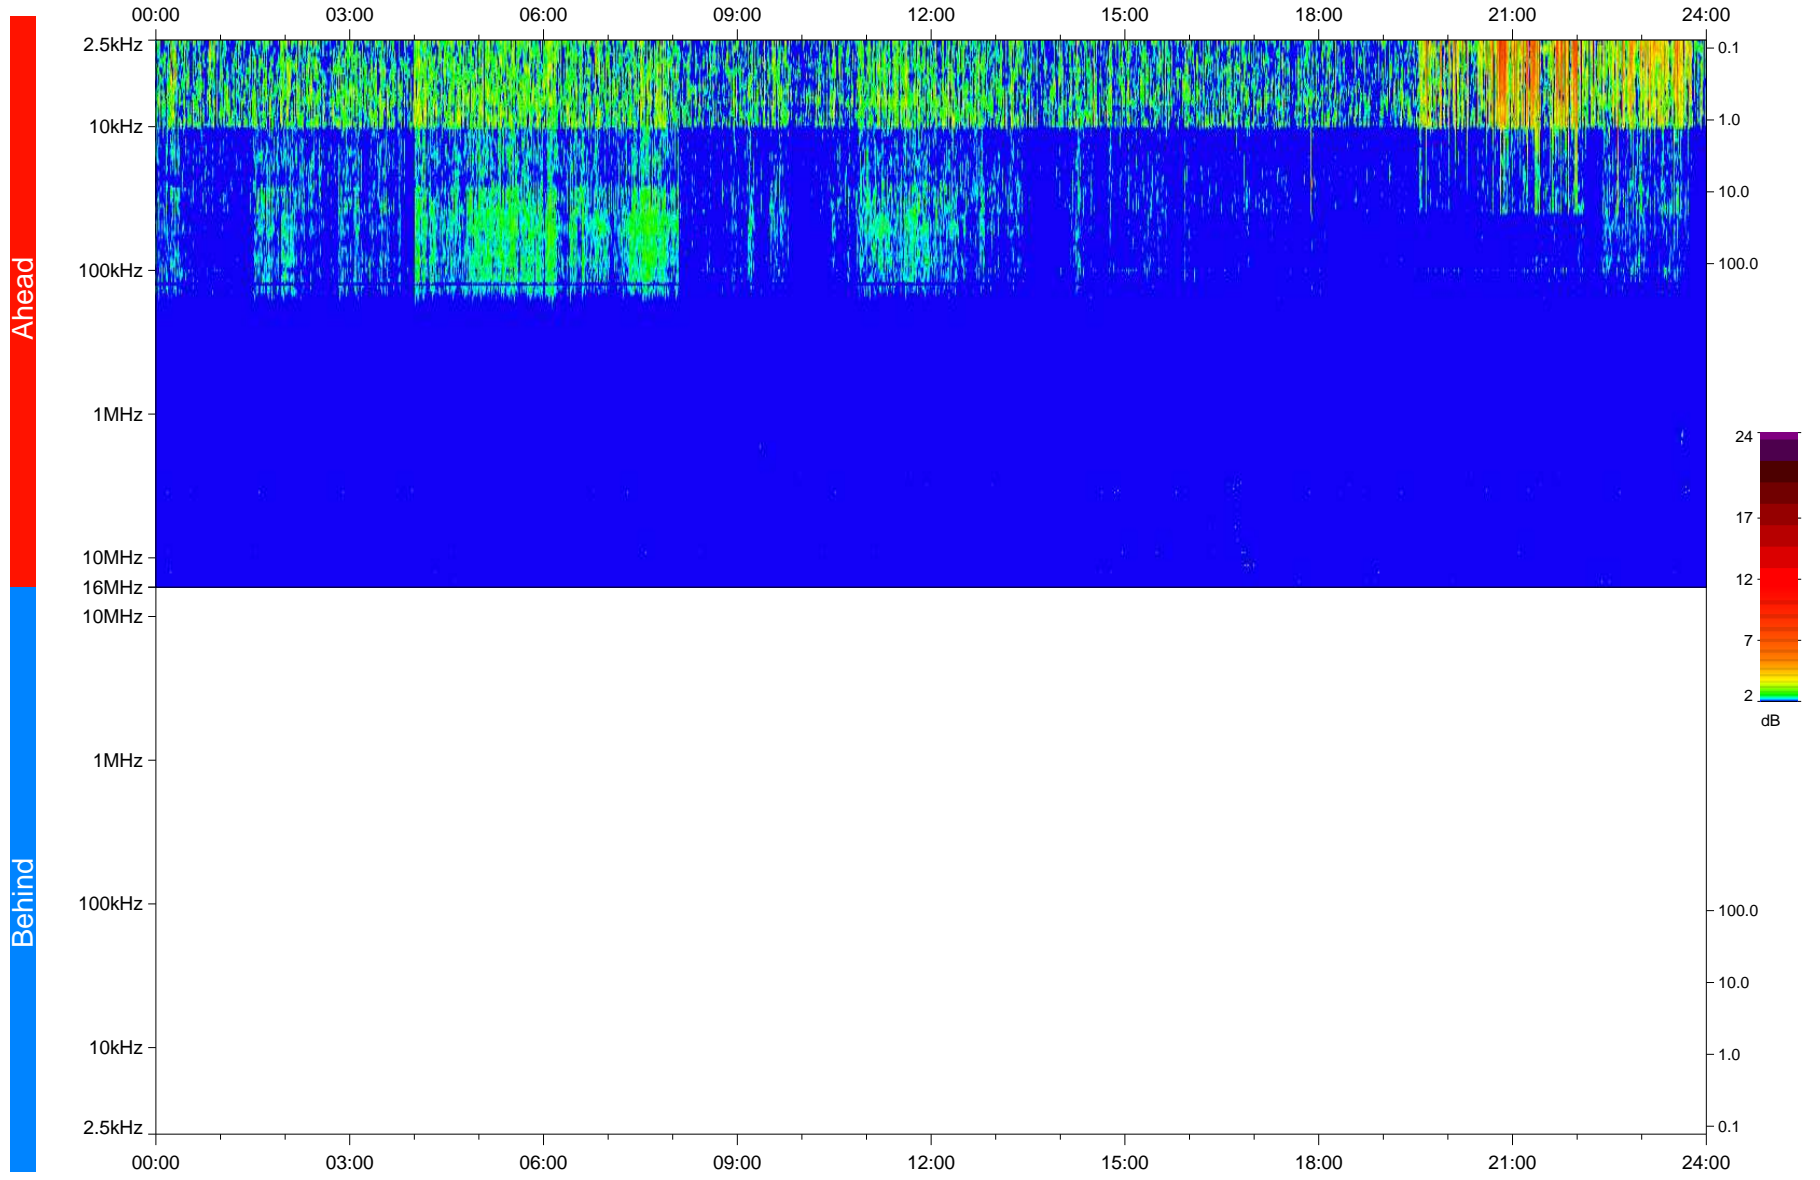

# STEREO/WAVES Daily Summary - 12-Feb-2020 (DOY 043)

Ahead source file: swaves\_ahead\_2020\_043\_1\_06.fin  
Ahead PSE Angle: -77.5°

Behind PSE Angle: 77.5°  
Behind source file: No STEREO-B data

Time (UTC)

file: stereo\_swaves\_daily-summary\_color\_20200212\_v03  
made by: space.umn.edu on macOS with IDL 8.8.2 on 2022-09-15 11:52:42, with TLib V945 / dynspec V311