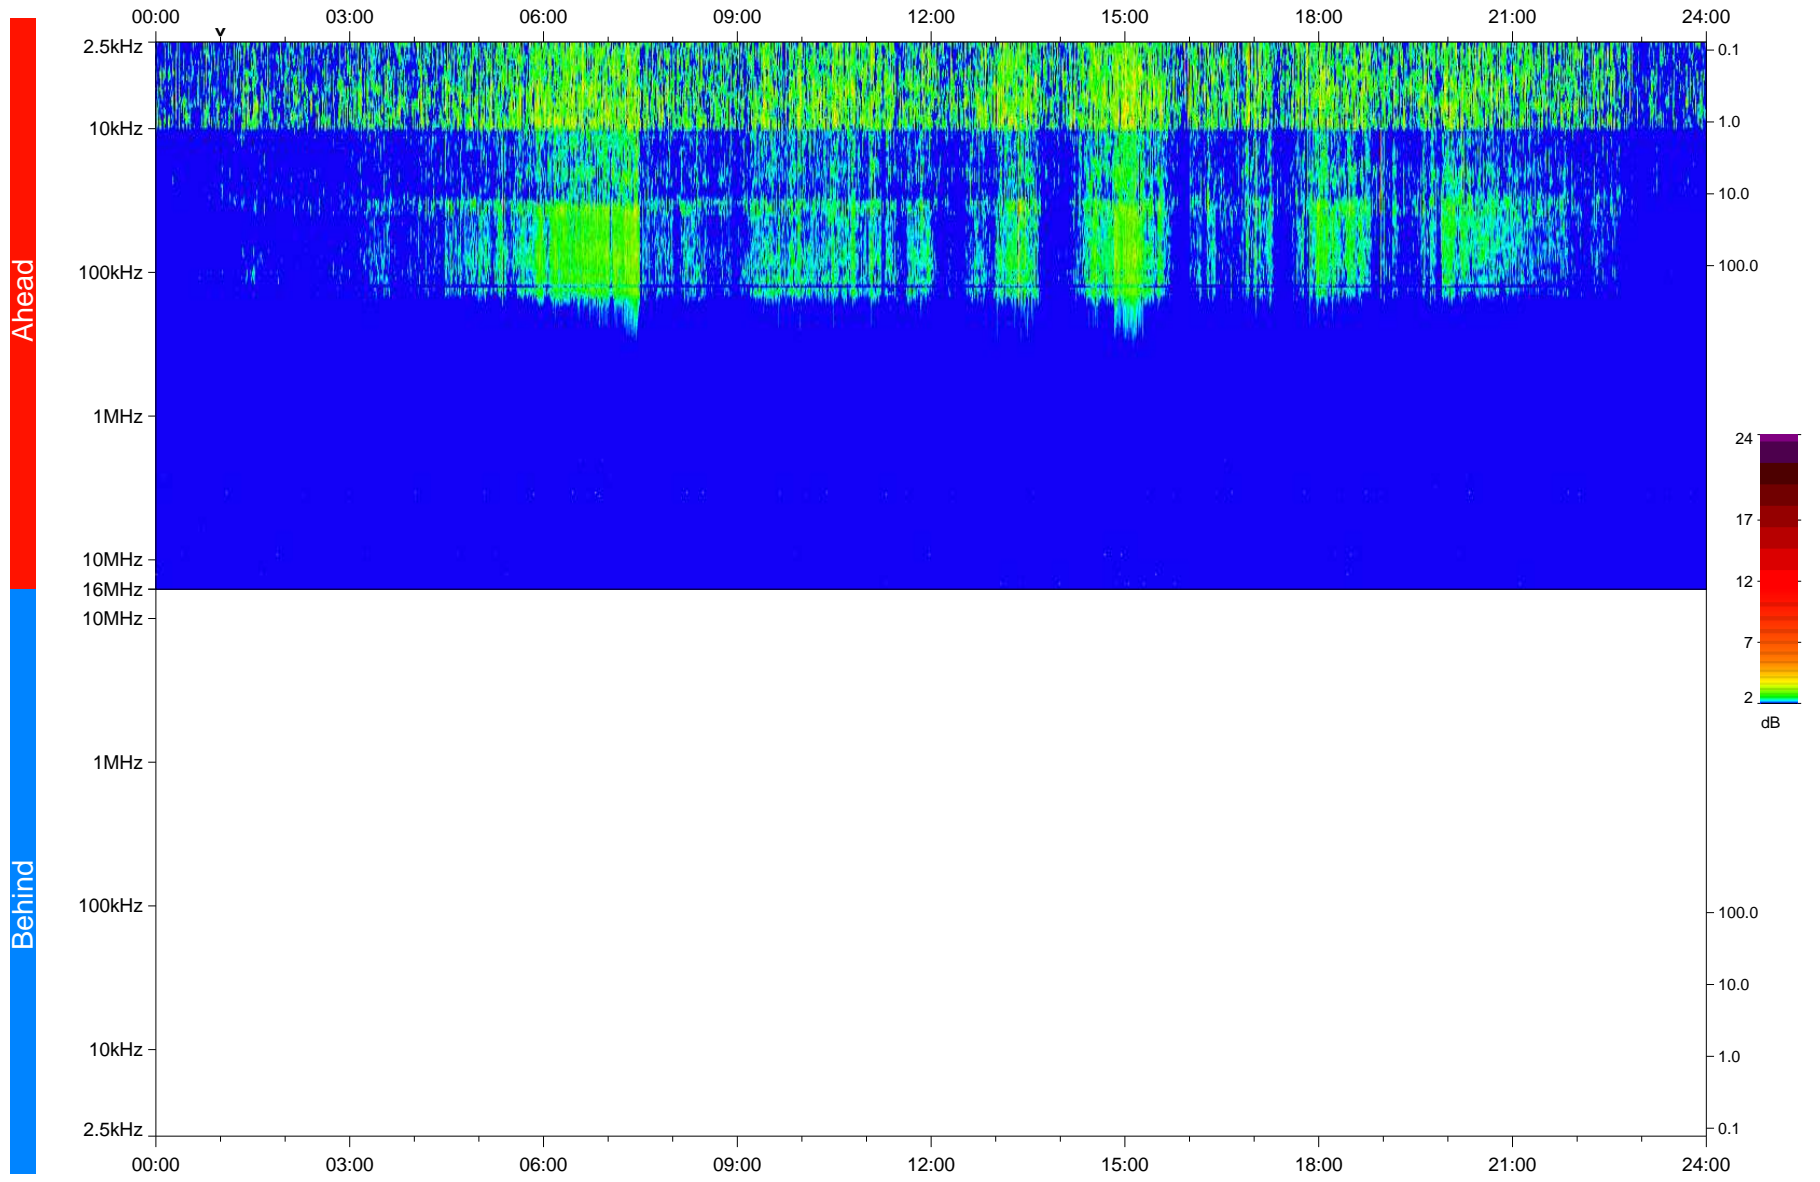

# STEREO/WAVES Daily Summary - 11-Feb-2020 (DOY 042)

Ahead source file: swaves\_ahead\_2020\_042\_1\_06.fin  
Ahead PSE Angle: -77.6°

Behind PSE Angle: 77.6°  
Behind source file: No STEREO-B data

Time (UTC)

file: stereo\_swaves\_daily-summary\_color\_20200211\_v04  
made by: space.umn.edu on macOS with IDL 8.8.2 on 2022-10-03 12:20:01, with TLib V945 / dynspec V311