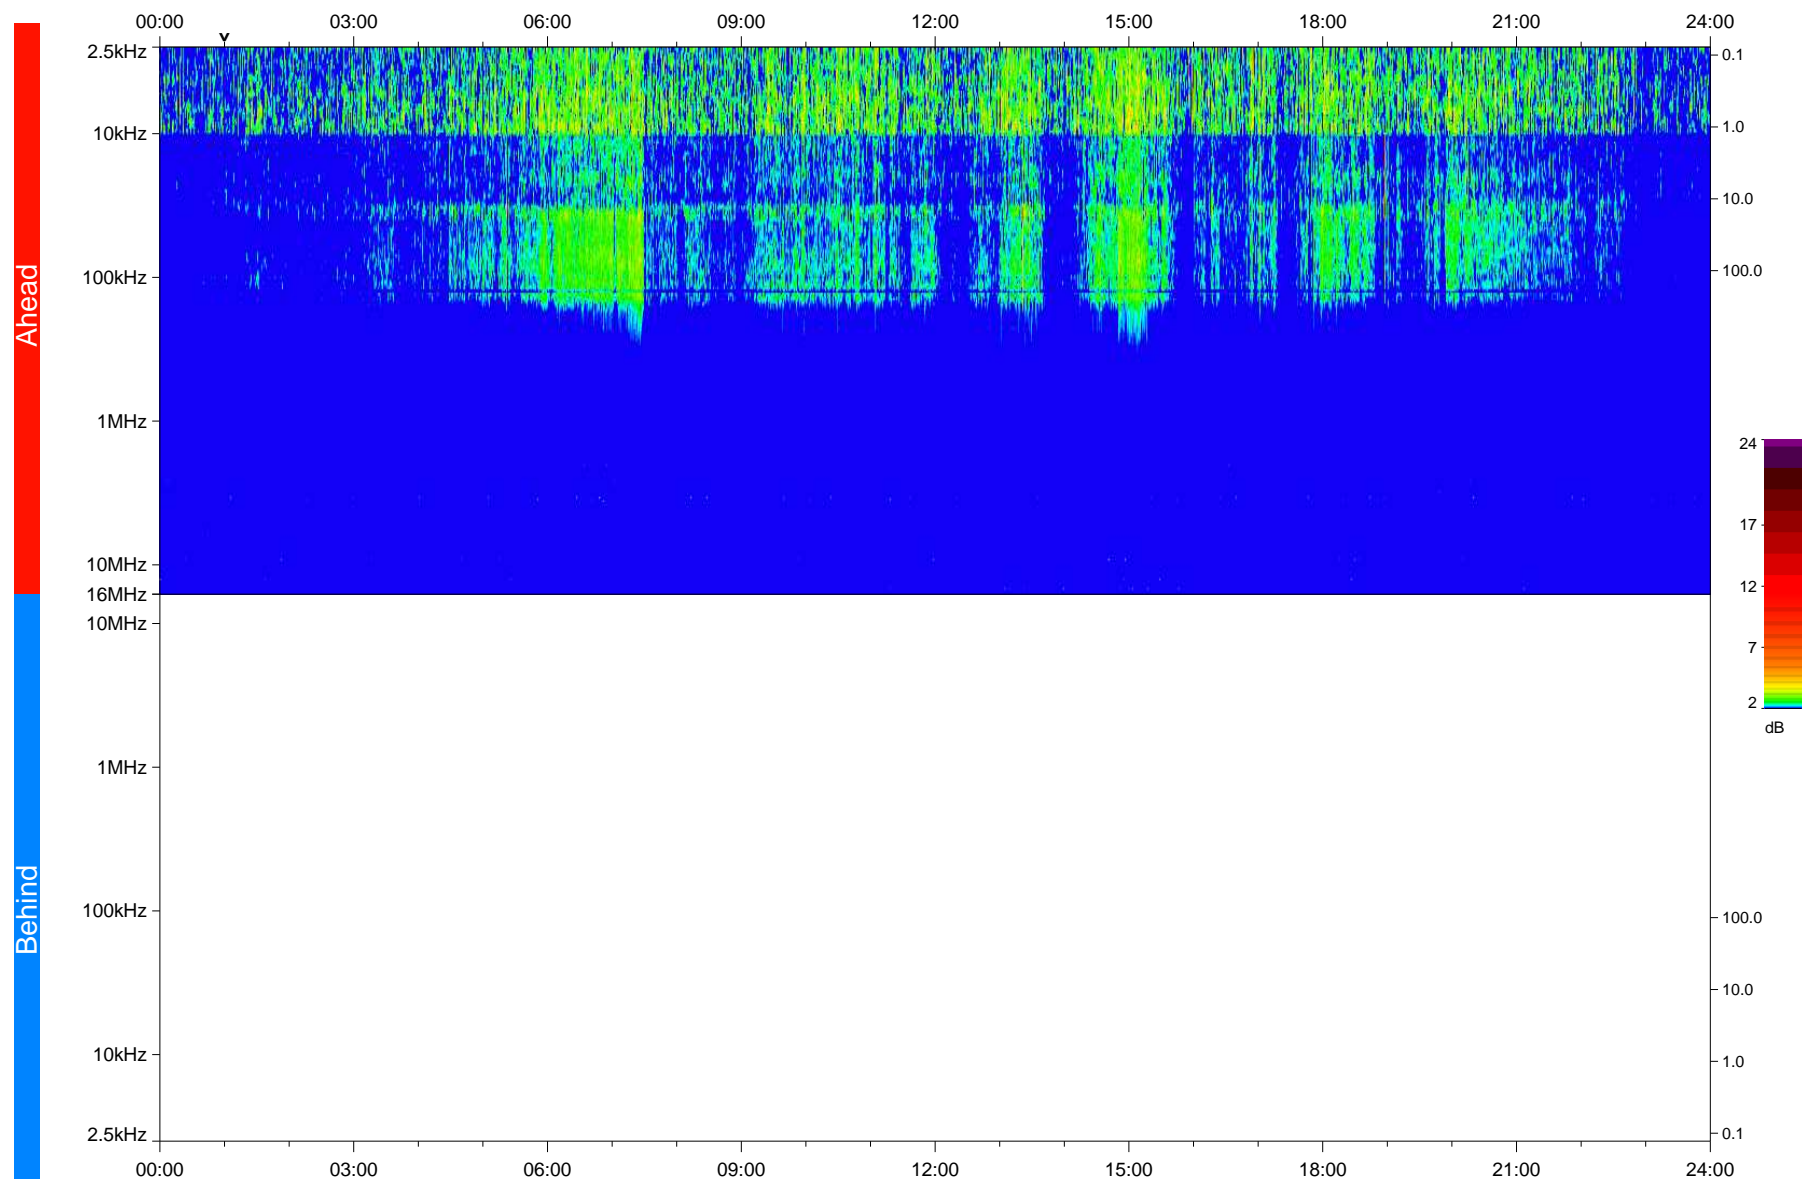

STEREO/WAVES Daily Summary - 11-Feb-2020 (DOY 042)

Ahead source file: swaves_ahead_2020_042_1_06.fin
Ahead PSE Angle: -77.6°

Behind PSE Angle: 77.6°
Behind source file: No STEREO-B data

Time (UTC)

file: stereo_swaves_daily-summary_color_20200211_v03
made by: space.umn.edu on macOS with IDL 8.8.2 on 2022-09-15 11:51:21, with TLib V945 / dynspec V311