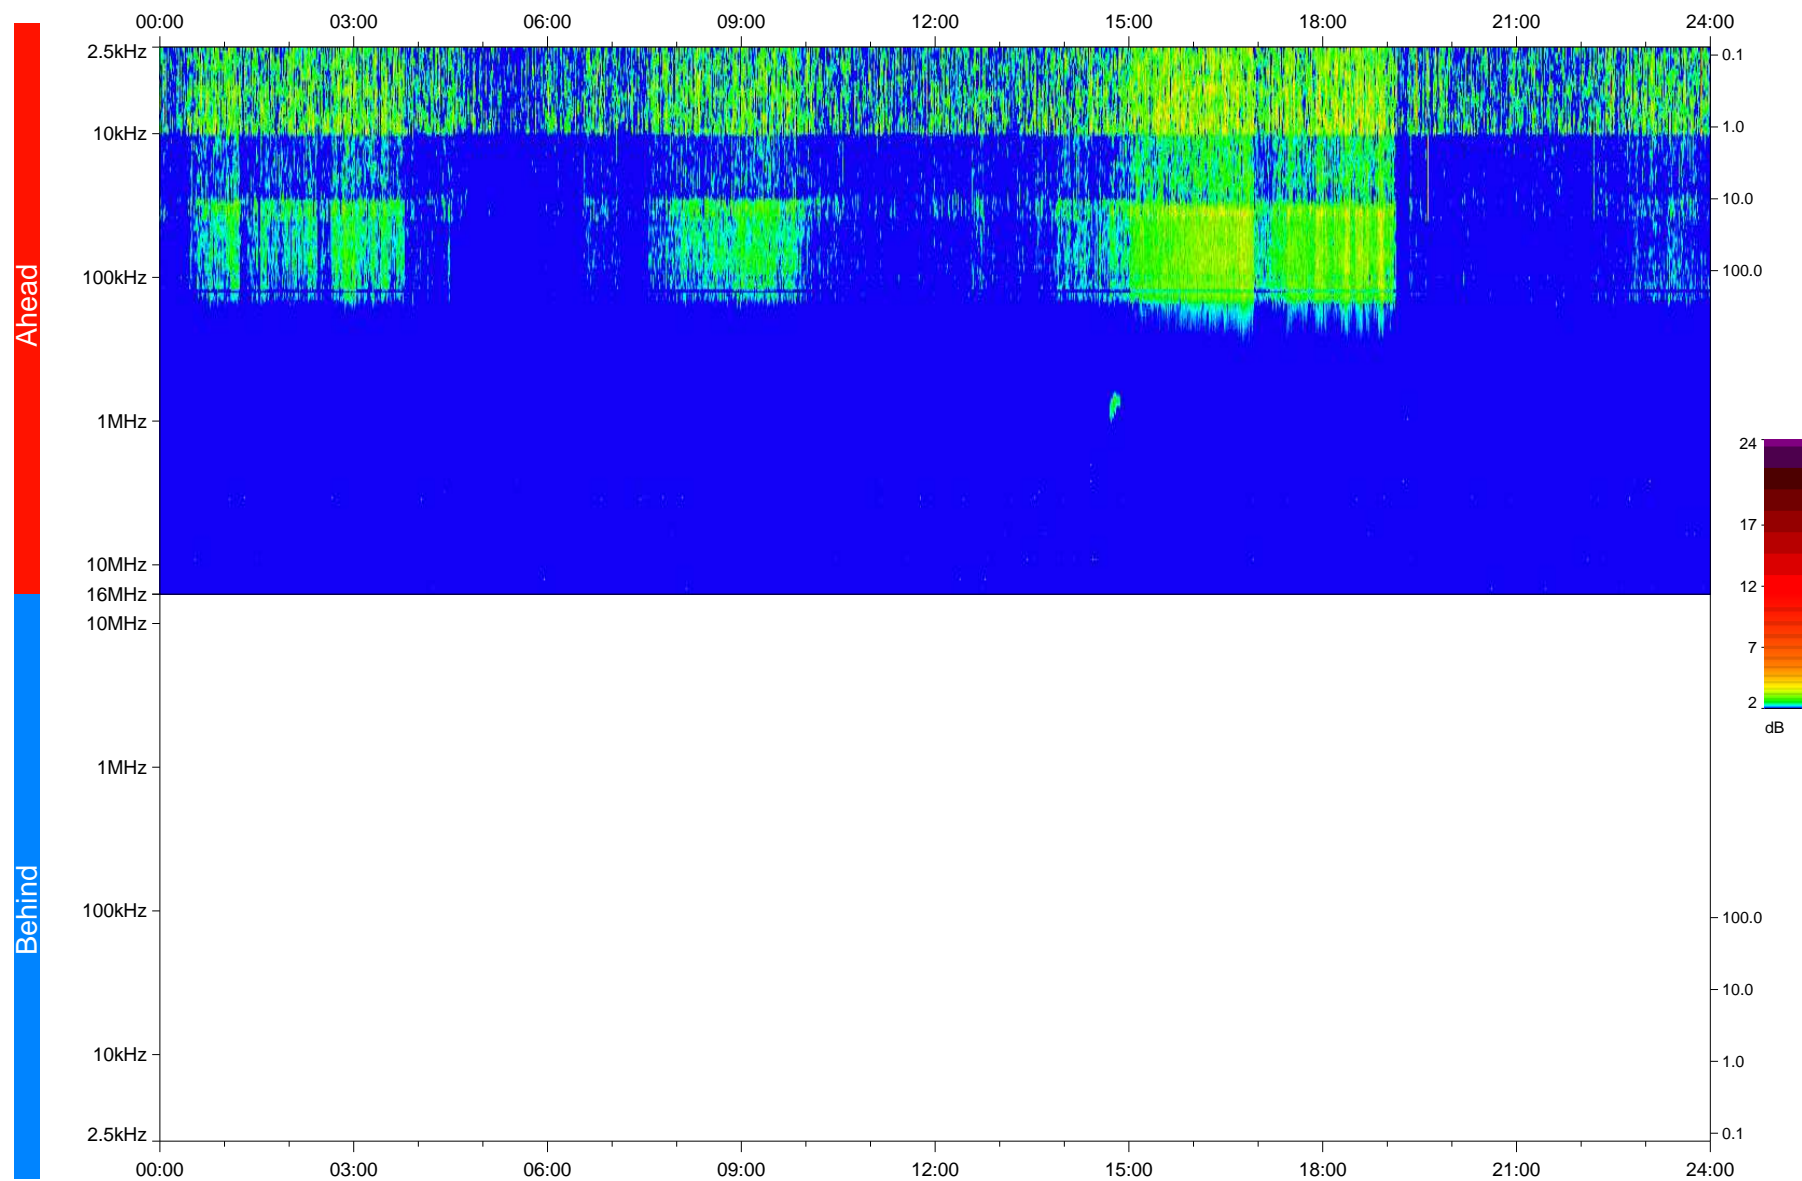

# STEREO/WAVES Daily Summary - 10-Feb-2020 (DOY 041)

Ahead source file: swaves\_ahead\_2020\_041\_1\_06.fin  
Ahead PSE Angle: -77.6°

Behind PSE Angle: 77.7°  
Behind source file: No STEREO-B data

Time (UTC)

file: stereo\_swaves\_daily-summary\_color\_20200210\_v04  
made by: space.umn.edu on macOS with IDL 8.8.2 on 2022-10-03 12:18:30, with TLib V945 / dynspec V311