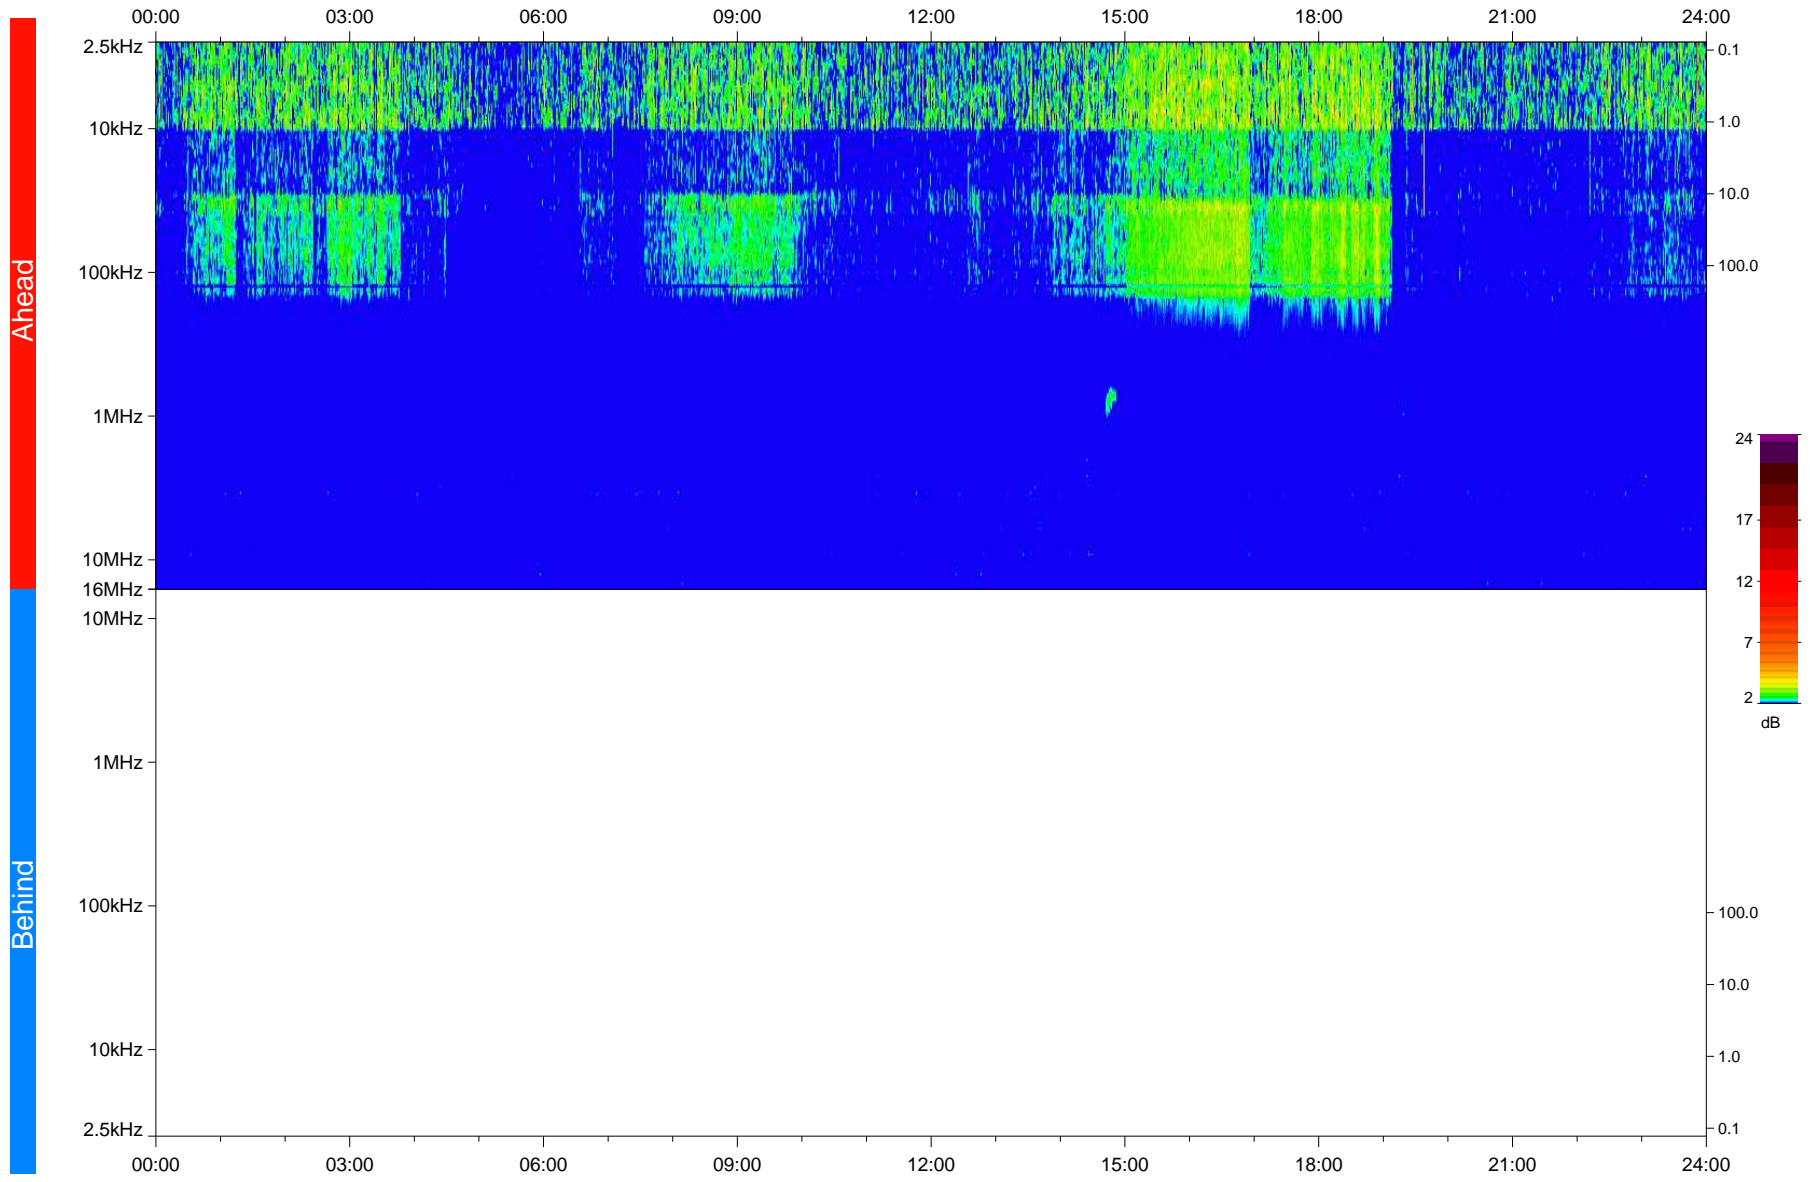

STEREO/WAVES Daily Summary - 10-Feb-2020 (DOY 041)

Ahead source file: swaves_ahead_2020_041_1_06.fin
Ahead PSE Angle: -77.6°

Behind PSE Angle: 77.7°
Behind source file: No STEREO-B data

Time (UTC)

file: stereo_swaves_daily-summary_color_20200210_v03
made by: space.umn.edu on macOS with IDL 8.8.2 on 2022-09-15 11:49:58, with TLib V945 / dynspec V311