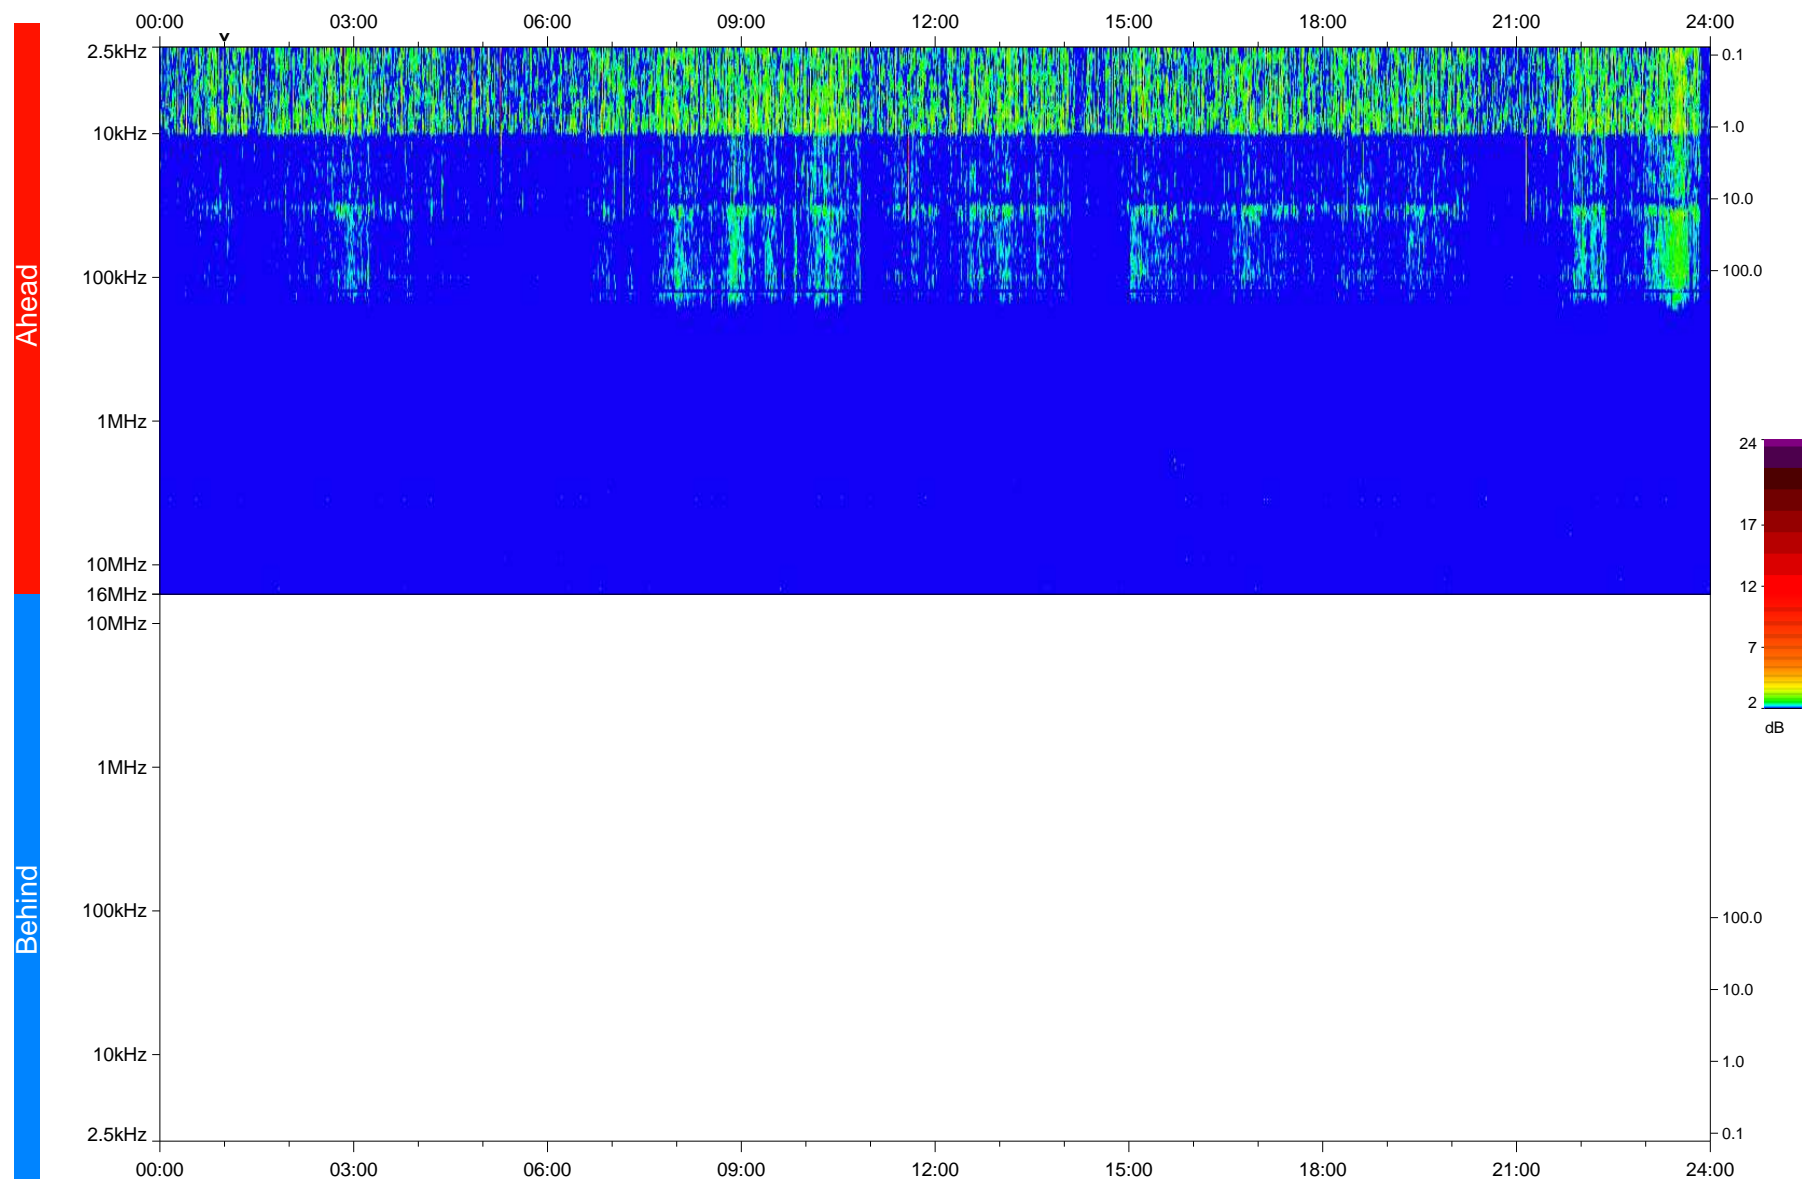

STEREO/WAVES Daily Summary - 09-Feb-2020 (DOY 040)

Ahead source file: swaves_ahead_2020_040_1_05.fin
Ahead PSE Angle: -77.6°

Behind PSE Angle: 77.8°
Behind source file: No STEREO-B data

Time (UTC)

file: stereo_swaves_daily-summary_color_20200209_v04
made by: space.umn.edu on macOS with IDL 8.8.2 on 2022-10-03 12:17:01, with TLib V945 / dynspec V311