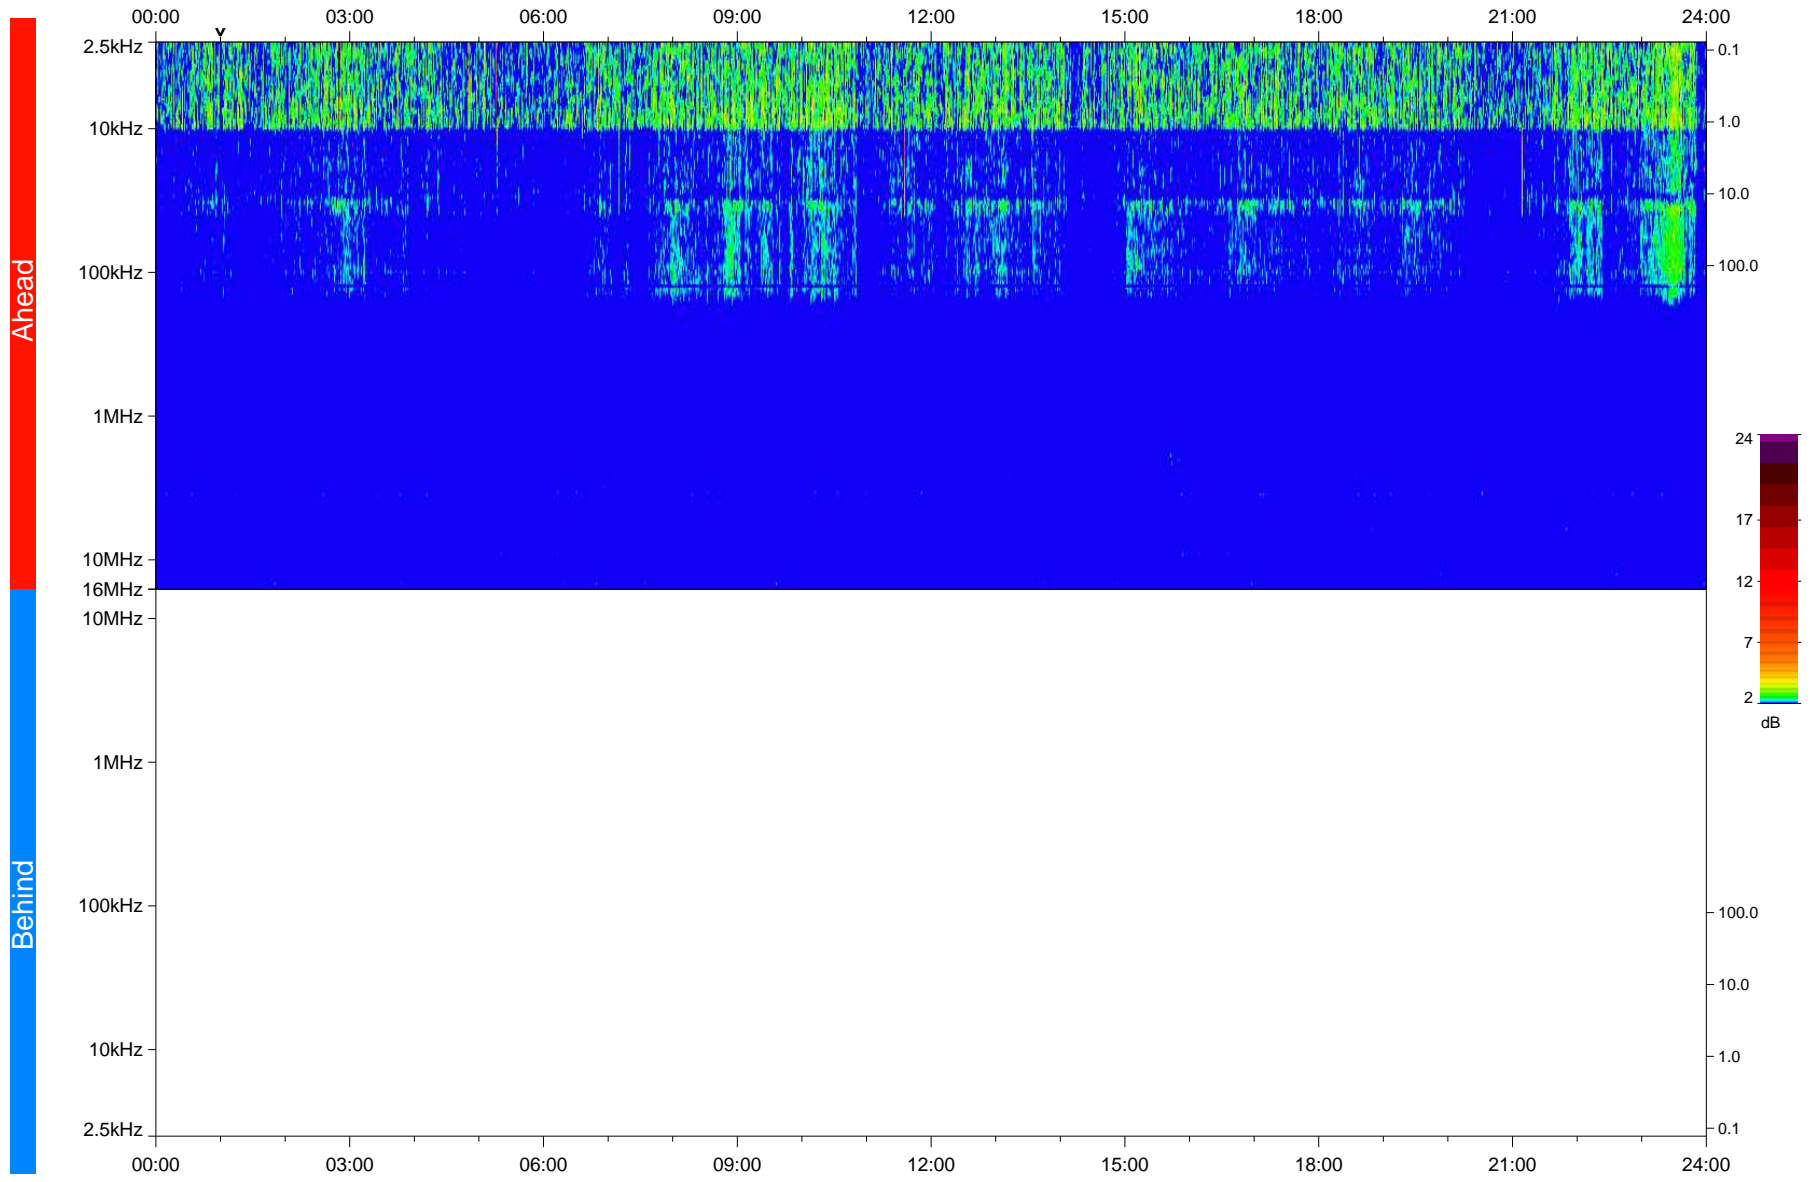

STEREO/WAVES Daily Summary - 09-Feb-2020 (DOY 040)

Ahead source file: swaves_ahead_2020_040_1_05.fin
Ahead PSE Angle: -77.6°

Behind PSE Angle: 77.8°
Behind source file: No STEREO-B data

Time (UTC)

file: stereo_swaves_daily-summary_color_20200209_v03
made by: space.umn.edu on macOS with IDL 8.8.2 on 2022-09-15 11:48:38, with TLib V945 / dynspec V311