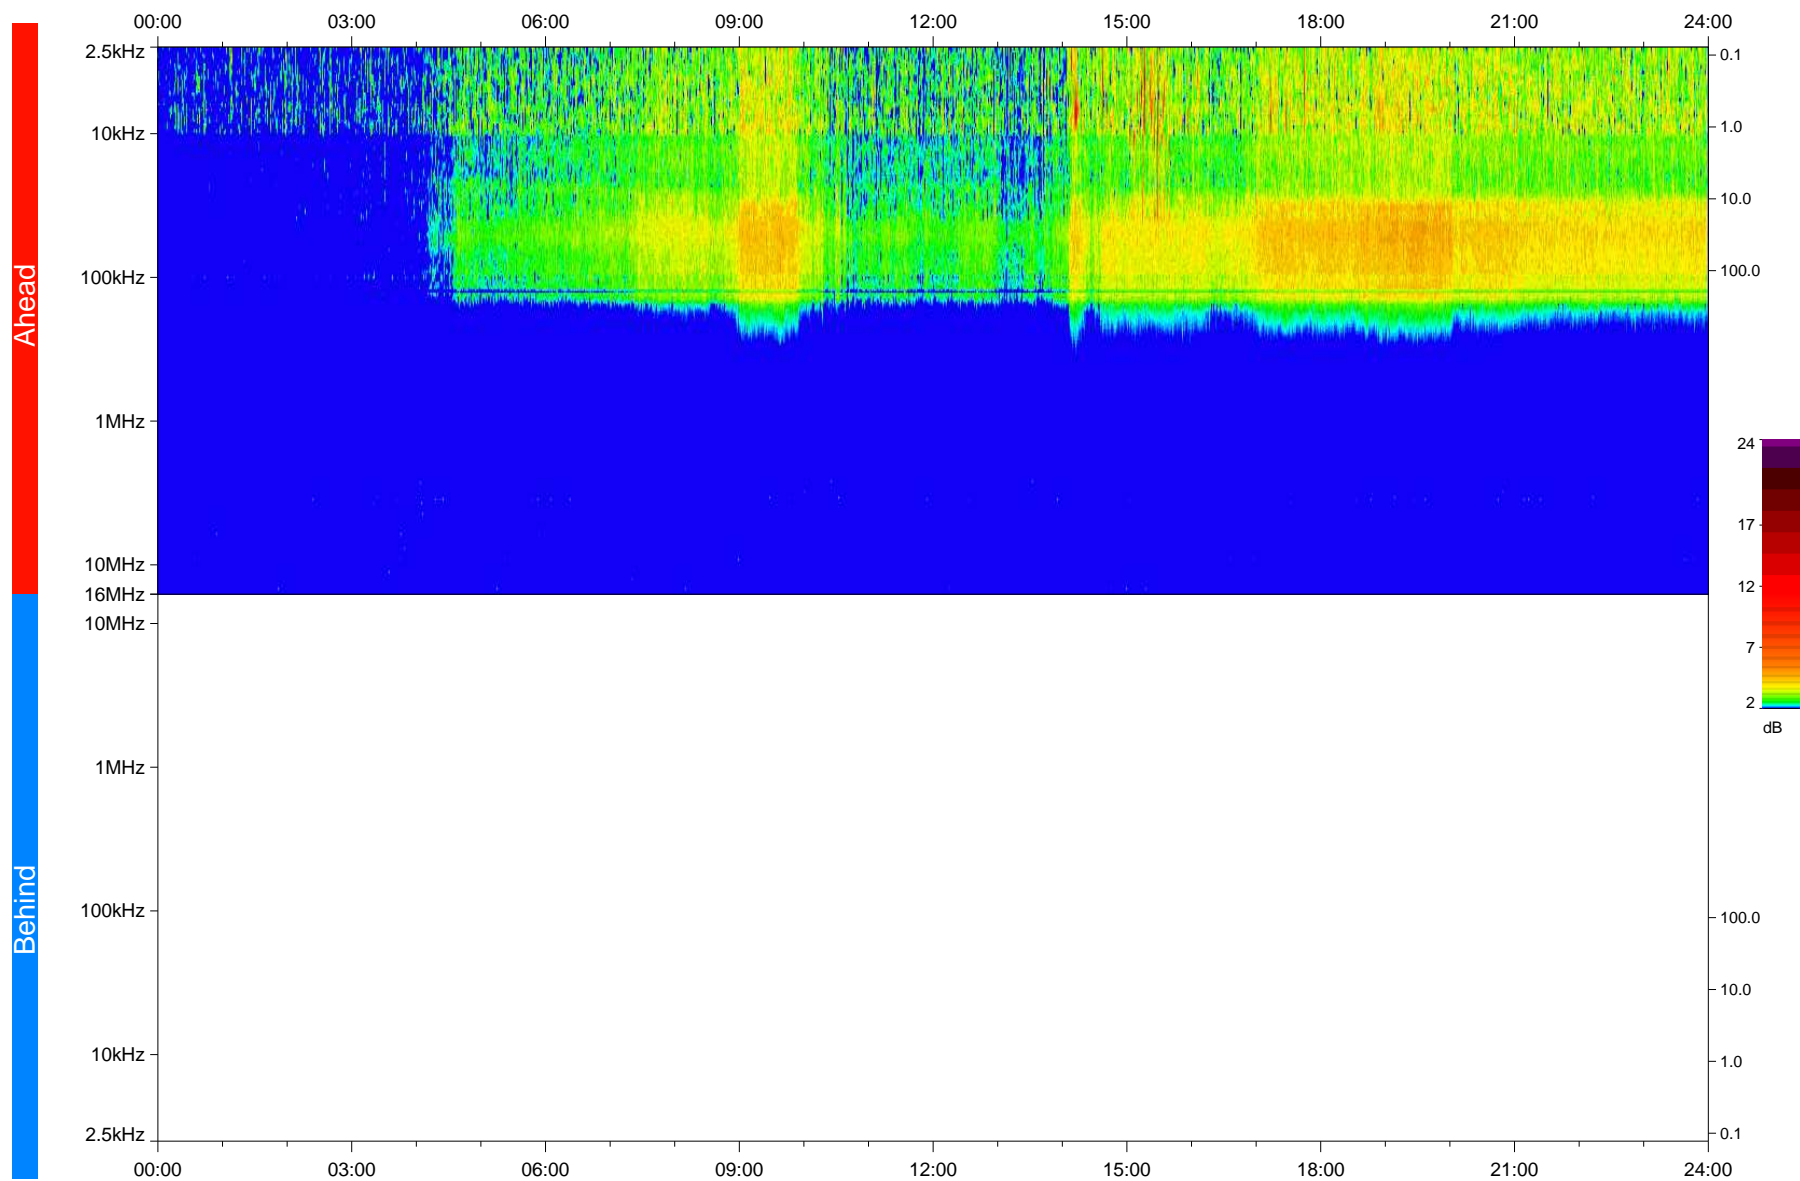

STEREO/WAVES Daily Summary - 08-Feb-2020 (DOY 039)

Ahead source file: swaves_ahead_2020_039_1_05.fin
Ahead PSE Angle: -77.7°

Behind PSE Angle: 77.8°
Behind source file: No STEREO-B data

Time (UTC)

file: stereo_swaves_daily-summary_color_20200208_v04
made by: space.umn.edu on macOS with IDL 8.8.2 on 2022-10-03 12:15:32, with TLib V945 / dynspec V311