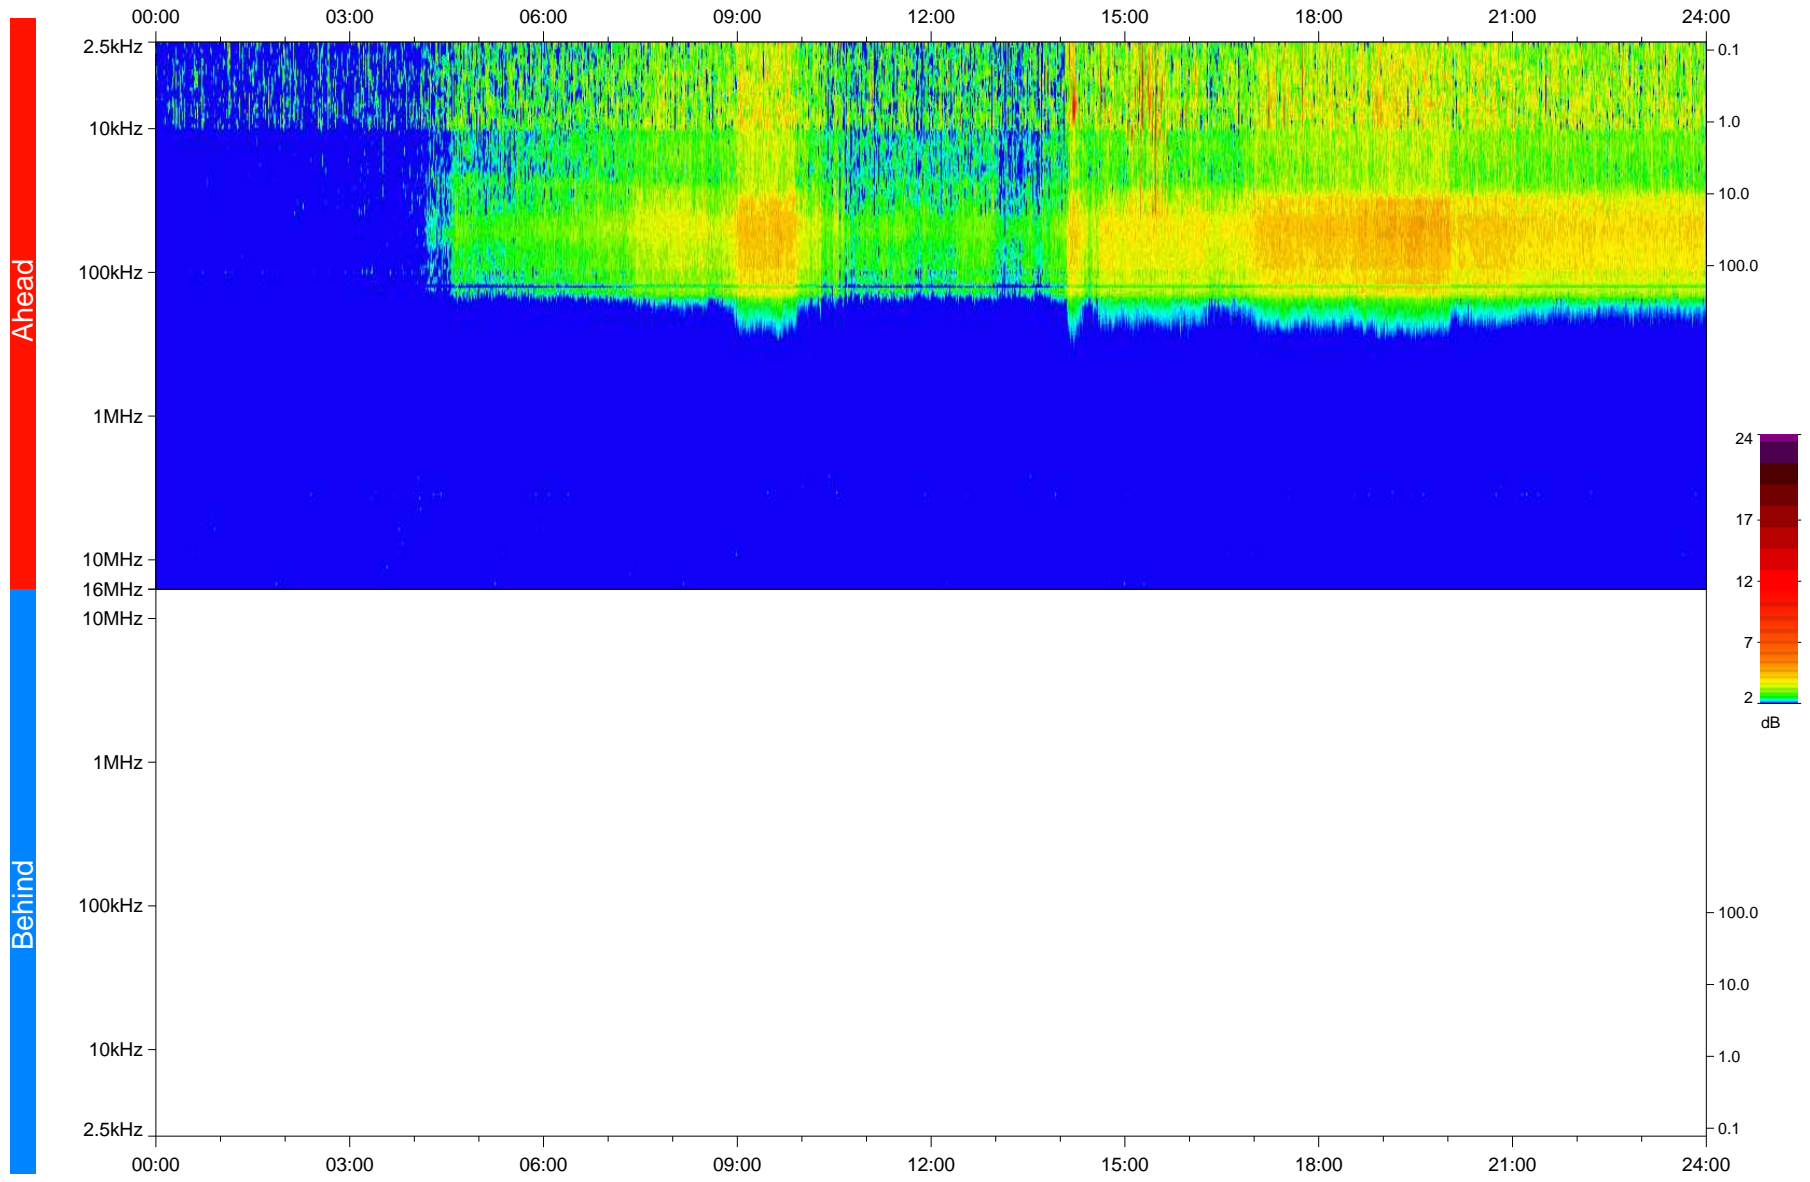

STEREO/WAVES Daily Summary - 08-Feb-2020 (DOY 039)

Ahead source file: swaves_ahead_2020_039_1_05.fin
Ahead PSE Angle: -77.7°

Behind PSE Angle: 77.8°
Behind source file: No STEREO-B data

Time (UTC)

file: stereo_swaves_daily-summary_color_20200208_v03
made by: space.umn.edu on macOS with IDL 8.8.2 on 2022-09-15 11:47:17, with TLib V945 / dynspec V311