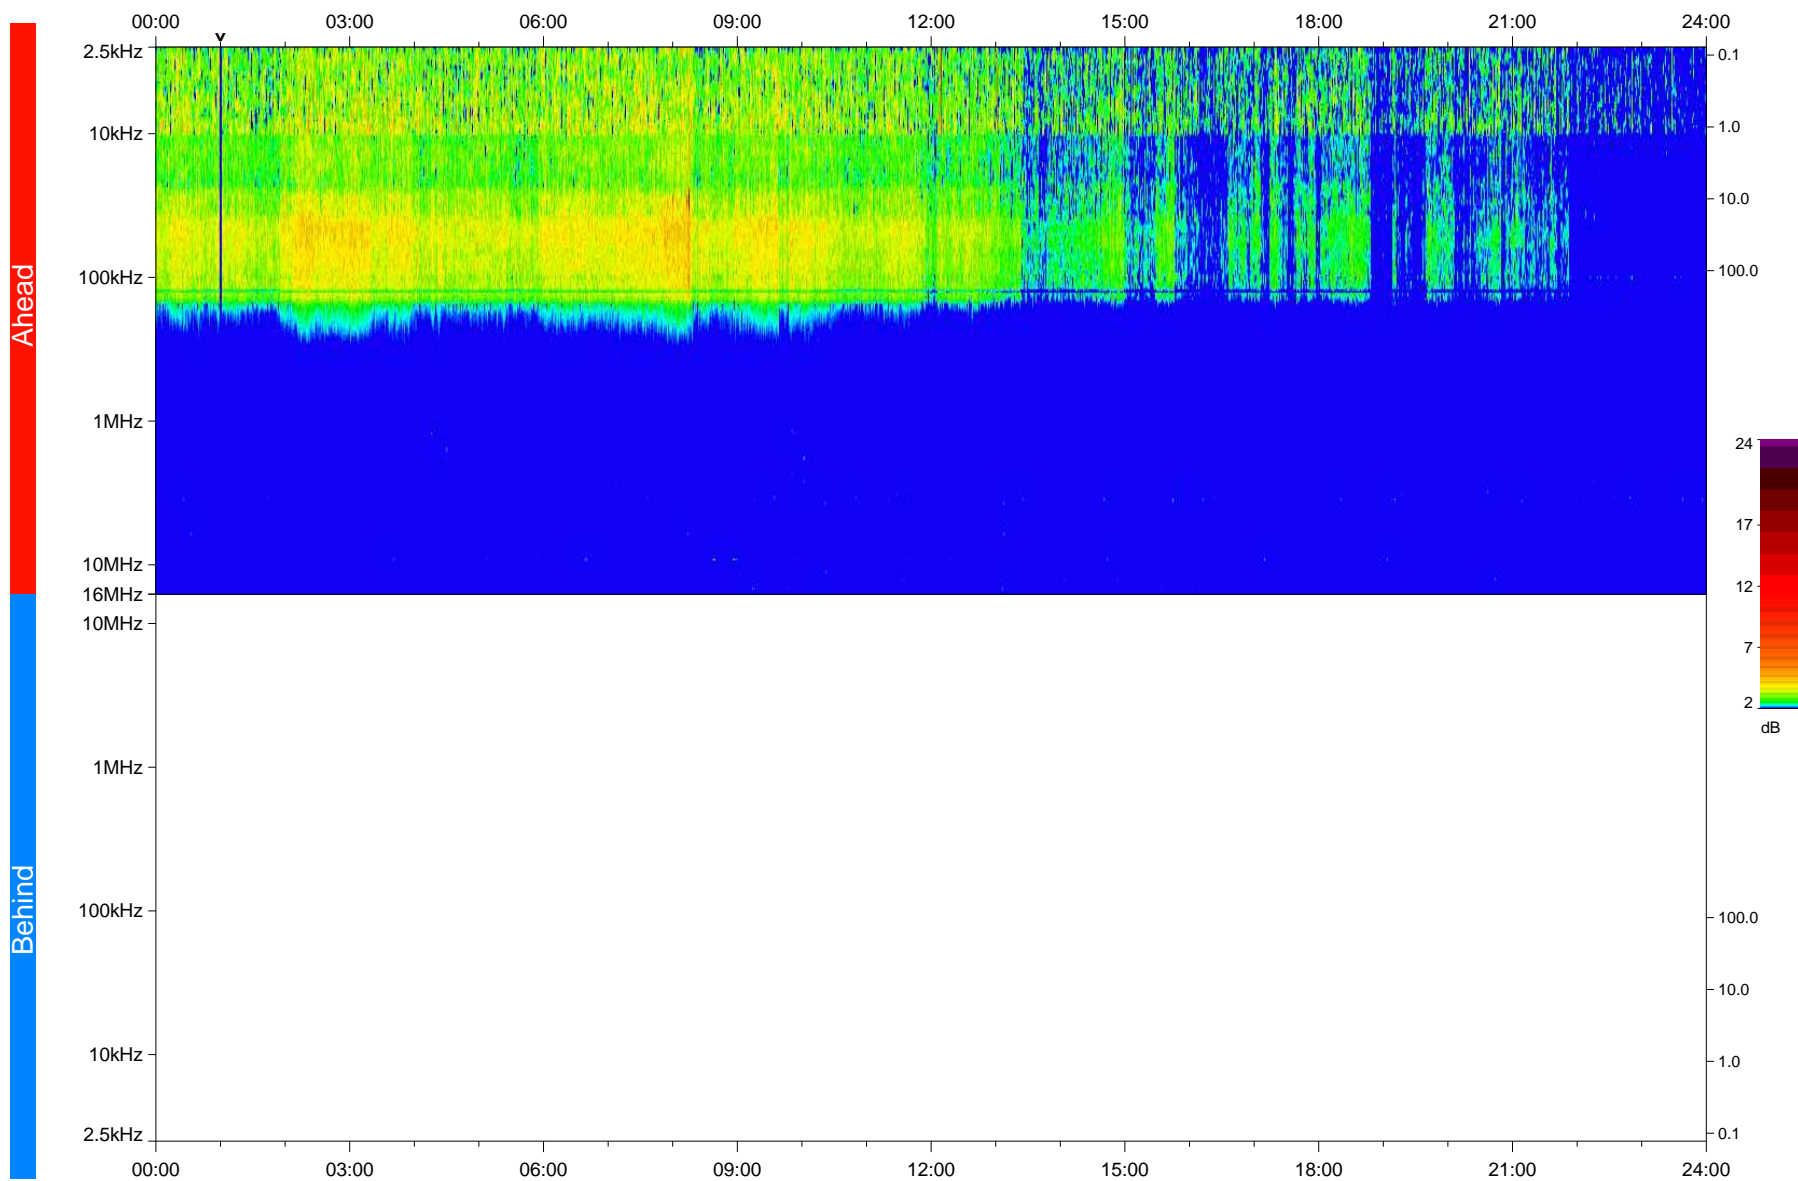

STEREO/WAVES Daily Summary - 07-Feb-2020 (DOY 038)

Ahead source file: swaves_ahead_2020_038_1_05.fin
Ahead PSE Angle: -77.7°

Behind PSE Angle: 77.9°
Behind source file: No STEREO-B data

Time (UTC)

file: stereo_swaves_daily-summary_color_20200207_v04
made by: space.umn.edu on macOS with IDL 8.8.2 on 2022-10-03 12:14:01, with TLib V945 / dynspec V311