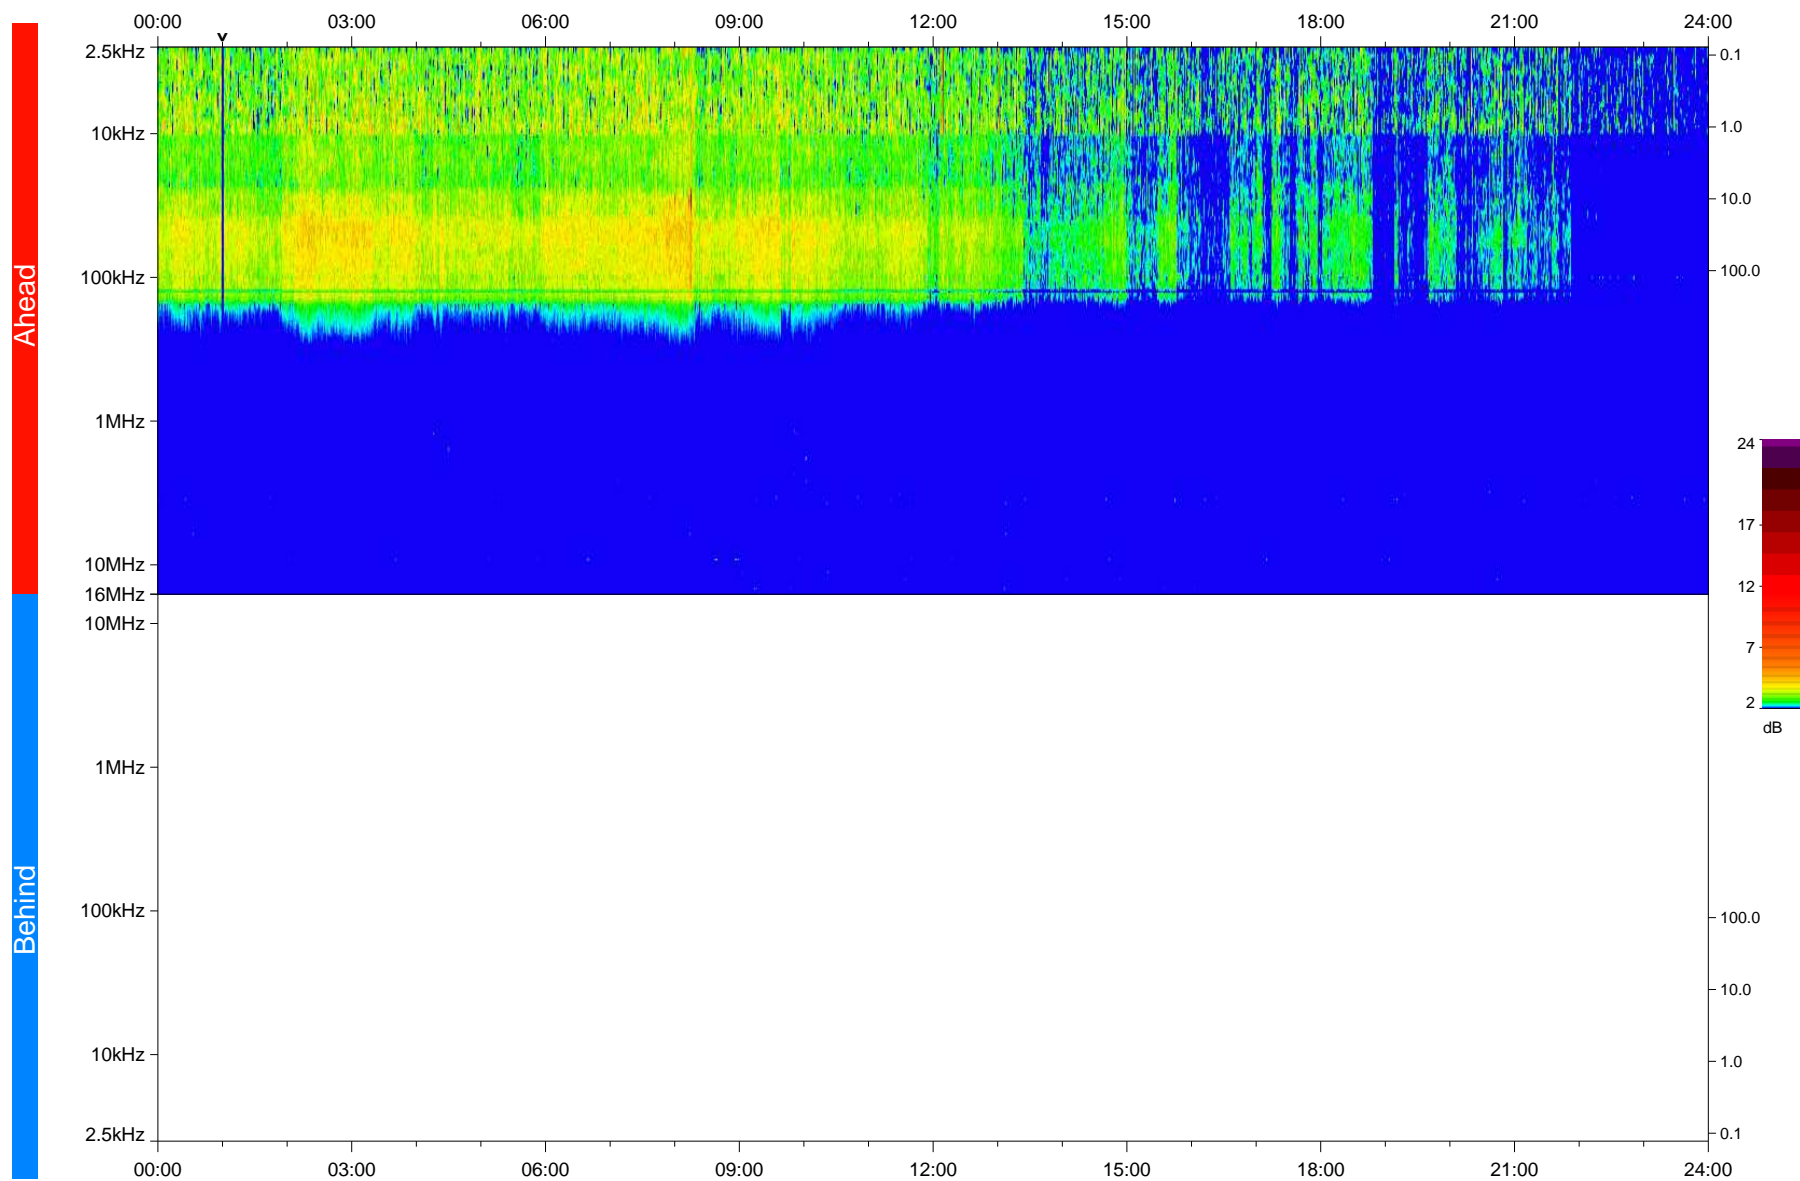

STEREO/WAVES Daily Summary - 07-Feb-2020 (DOY 038)

Ahead source file: swaves_ahead_2020_038_1_05.fin
Ahead PSE Angle: -77.7°

Behind PSE Angle: 77.9°
Behind source file: No STEREO-B data

Time (UTC)

file: stereo_swaves_daily-summary_color_20200207_v03
made by: space.umn.edu on macOS with IDL 8.8.2 on 2022-09-15 11:45:54, with TLib V945 / dynspec V311