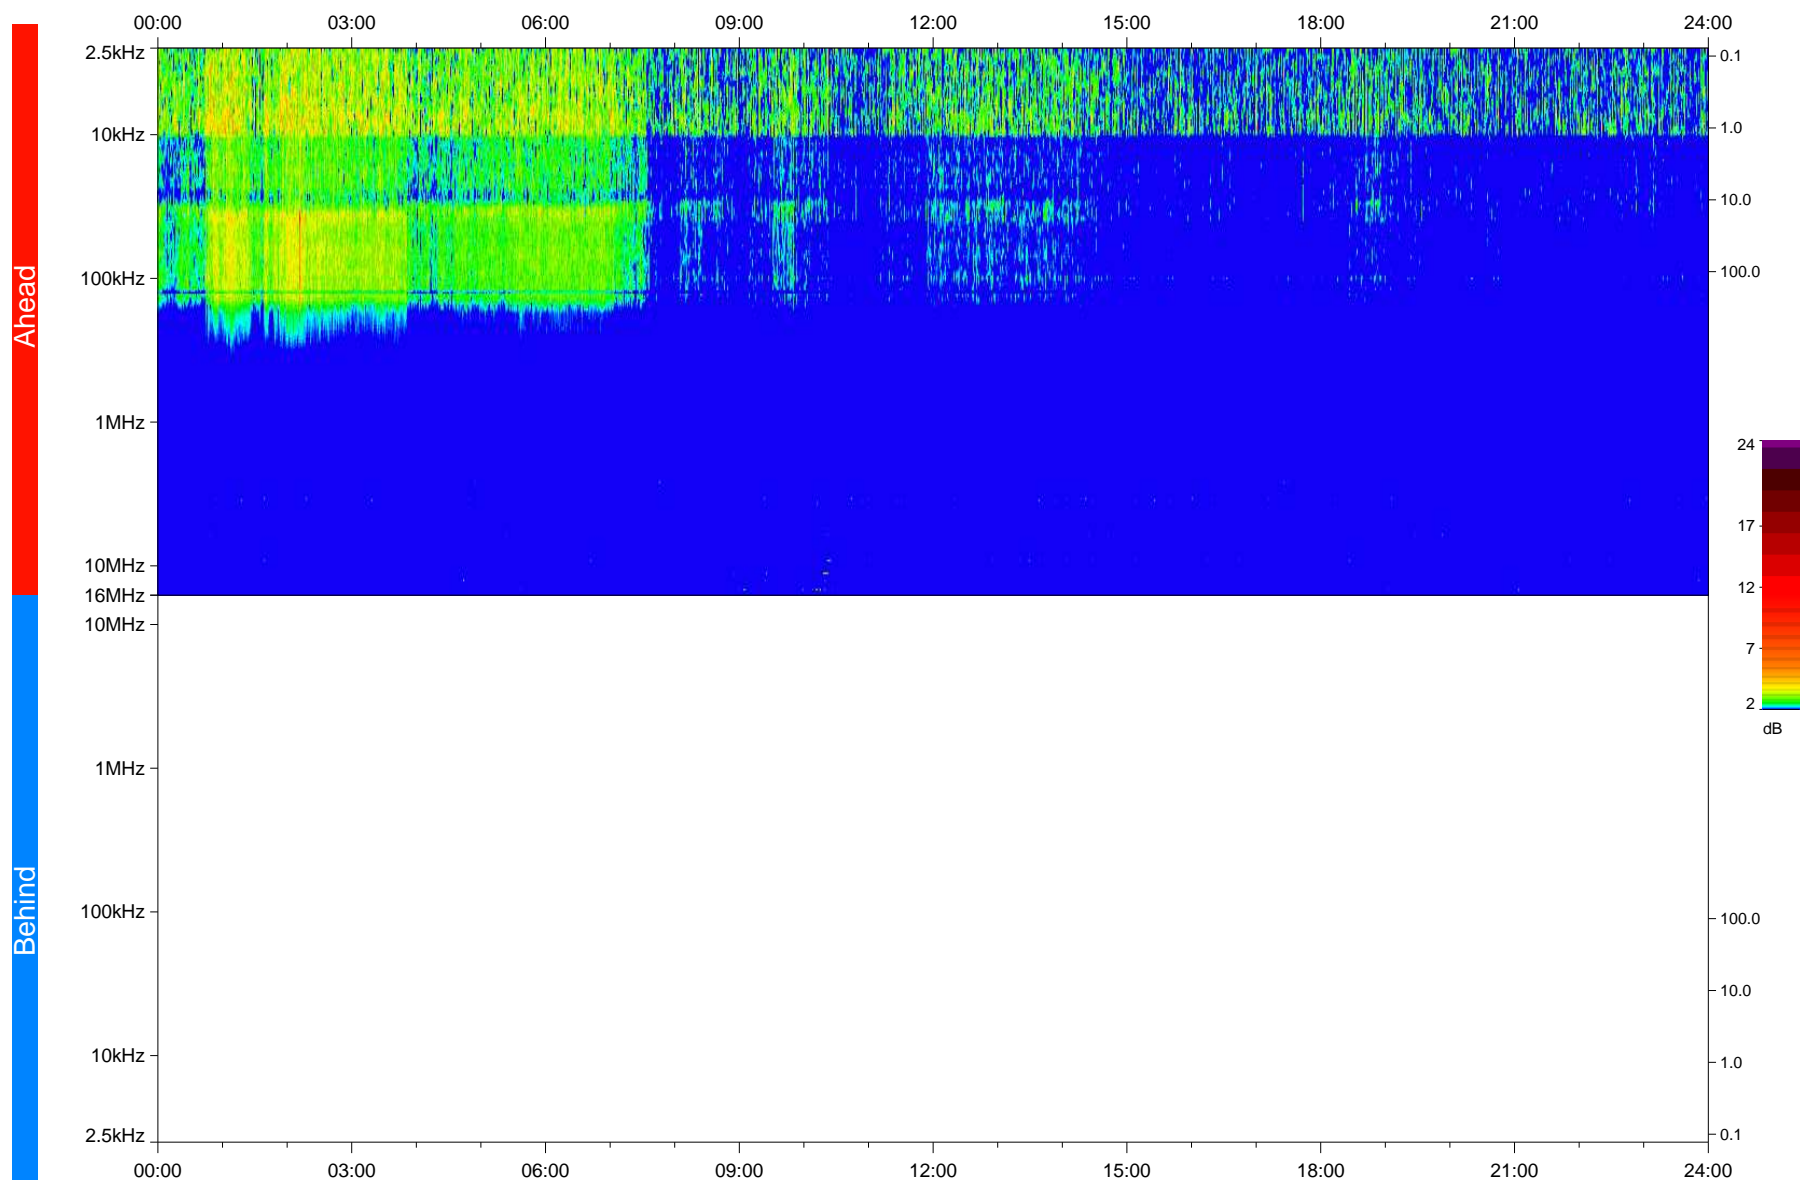

STEREO/WAVES Daily Summary - 06-Feb-2020 (DOY 037)

Ahead source file: swaves_ahead_2020_037_1_05.fin
Ahead PSE Angle: -77.8°

Behind PSE Angle: 78.0°
Behind source file: No STEREO-B data

Time (UTC)

file: stereo_swaves_daily-summary_color_20200206_v04
made by: space.umn.edu on macOS with IDL 8.8.2 on 2022-10-03 12:12:31, with TLib V945 / dynspec V311