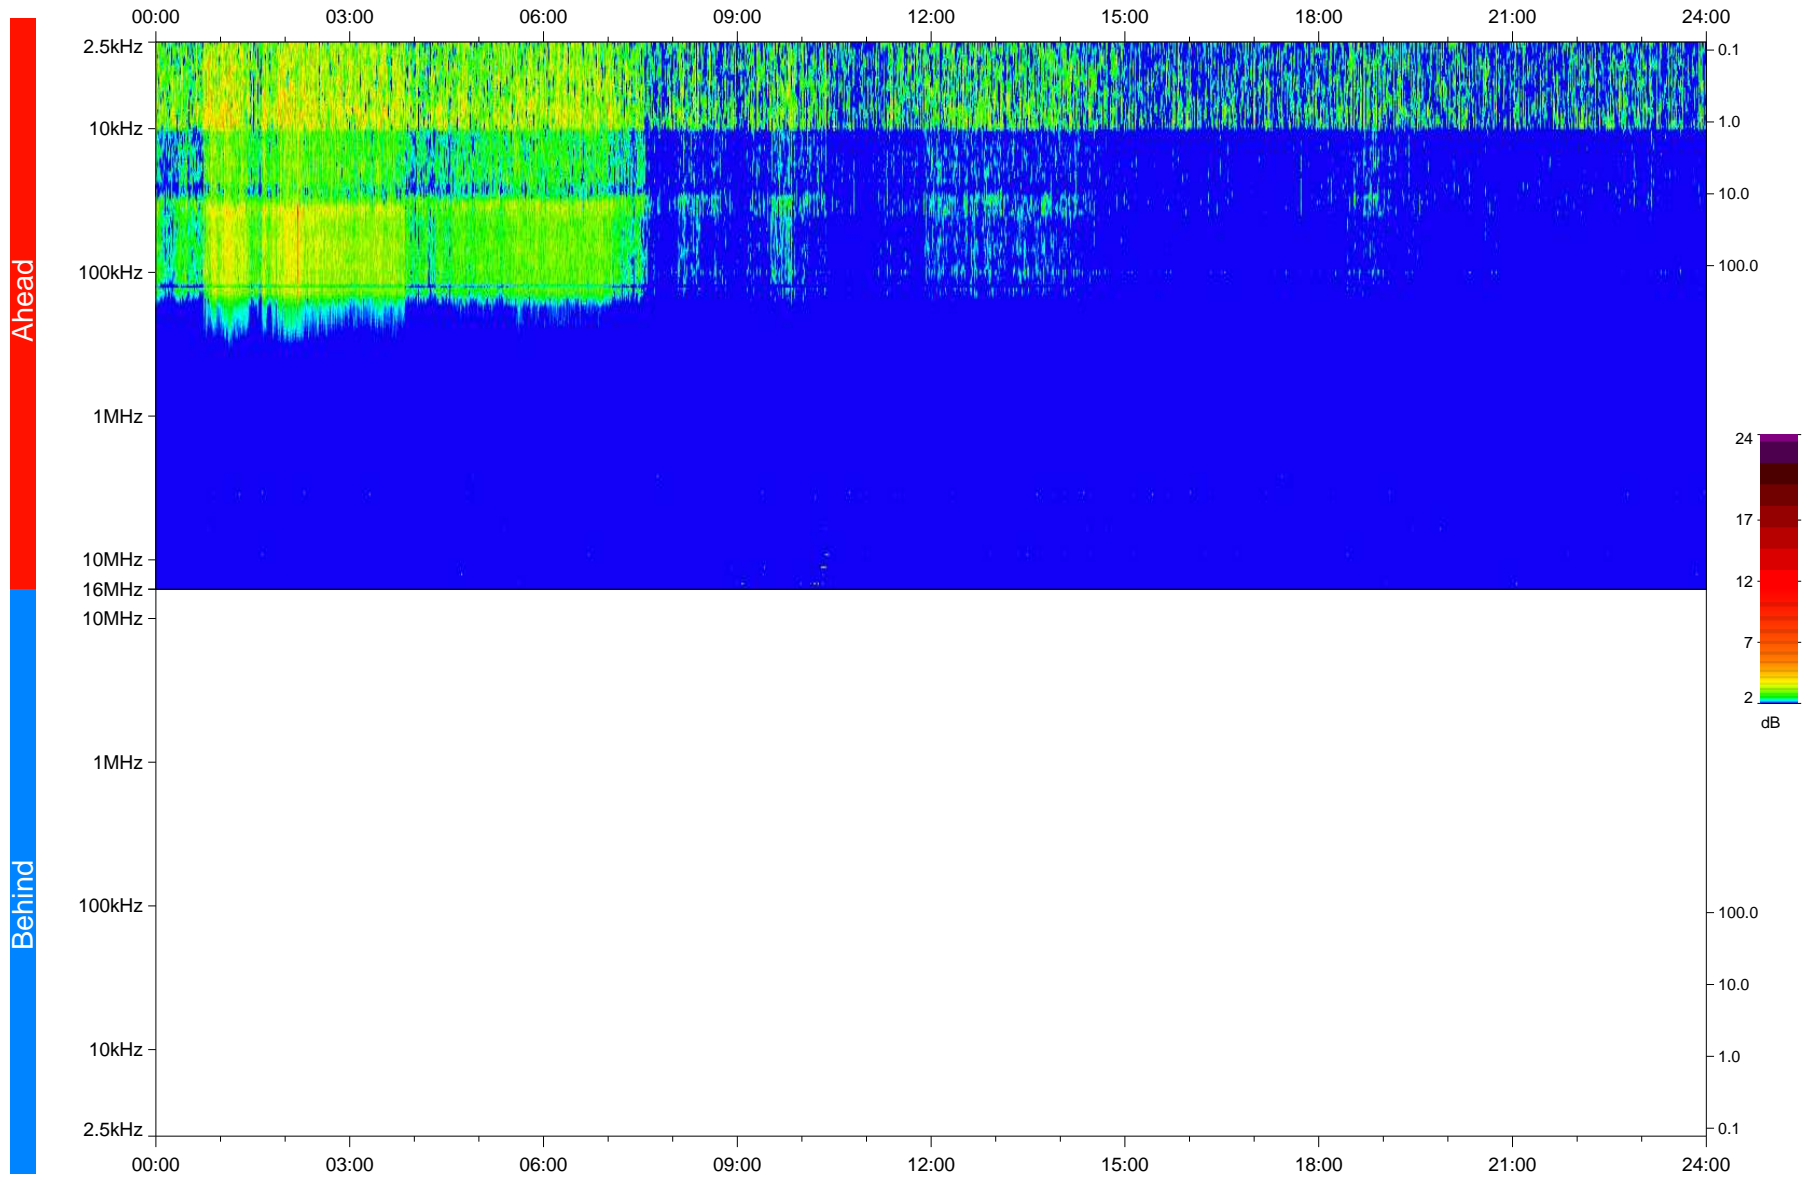

# STEREO/WAVES Daily Summary - 06-Feb-2020 (DOY 037)

Ahead source file: swaves\_ahead\_2020\_037\_1\_05.fin  
Ahead PSE Angle: -77.8°

Behind PSE Angle: 78.0°  
Behind source file: No STEREO-B data

Time (UTC)

file: stereo\_swaves\_daily-summary\_color\_20200206\_v03  
made by: space.umn.edu on macOS with IDL 8.8.2 on 2022-09-15 11:44:33, with TLib V945 / dynspec V311