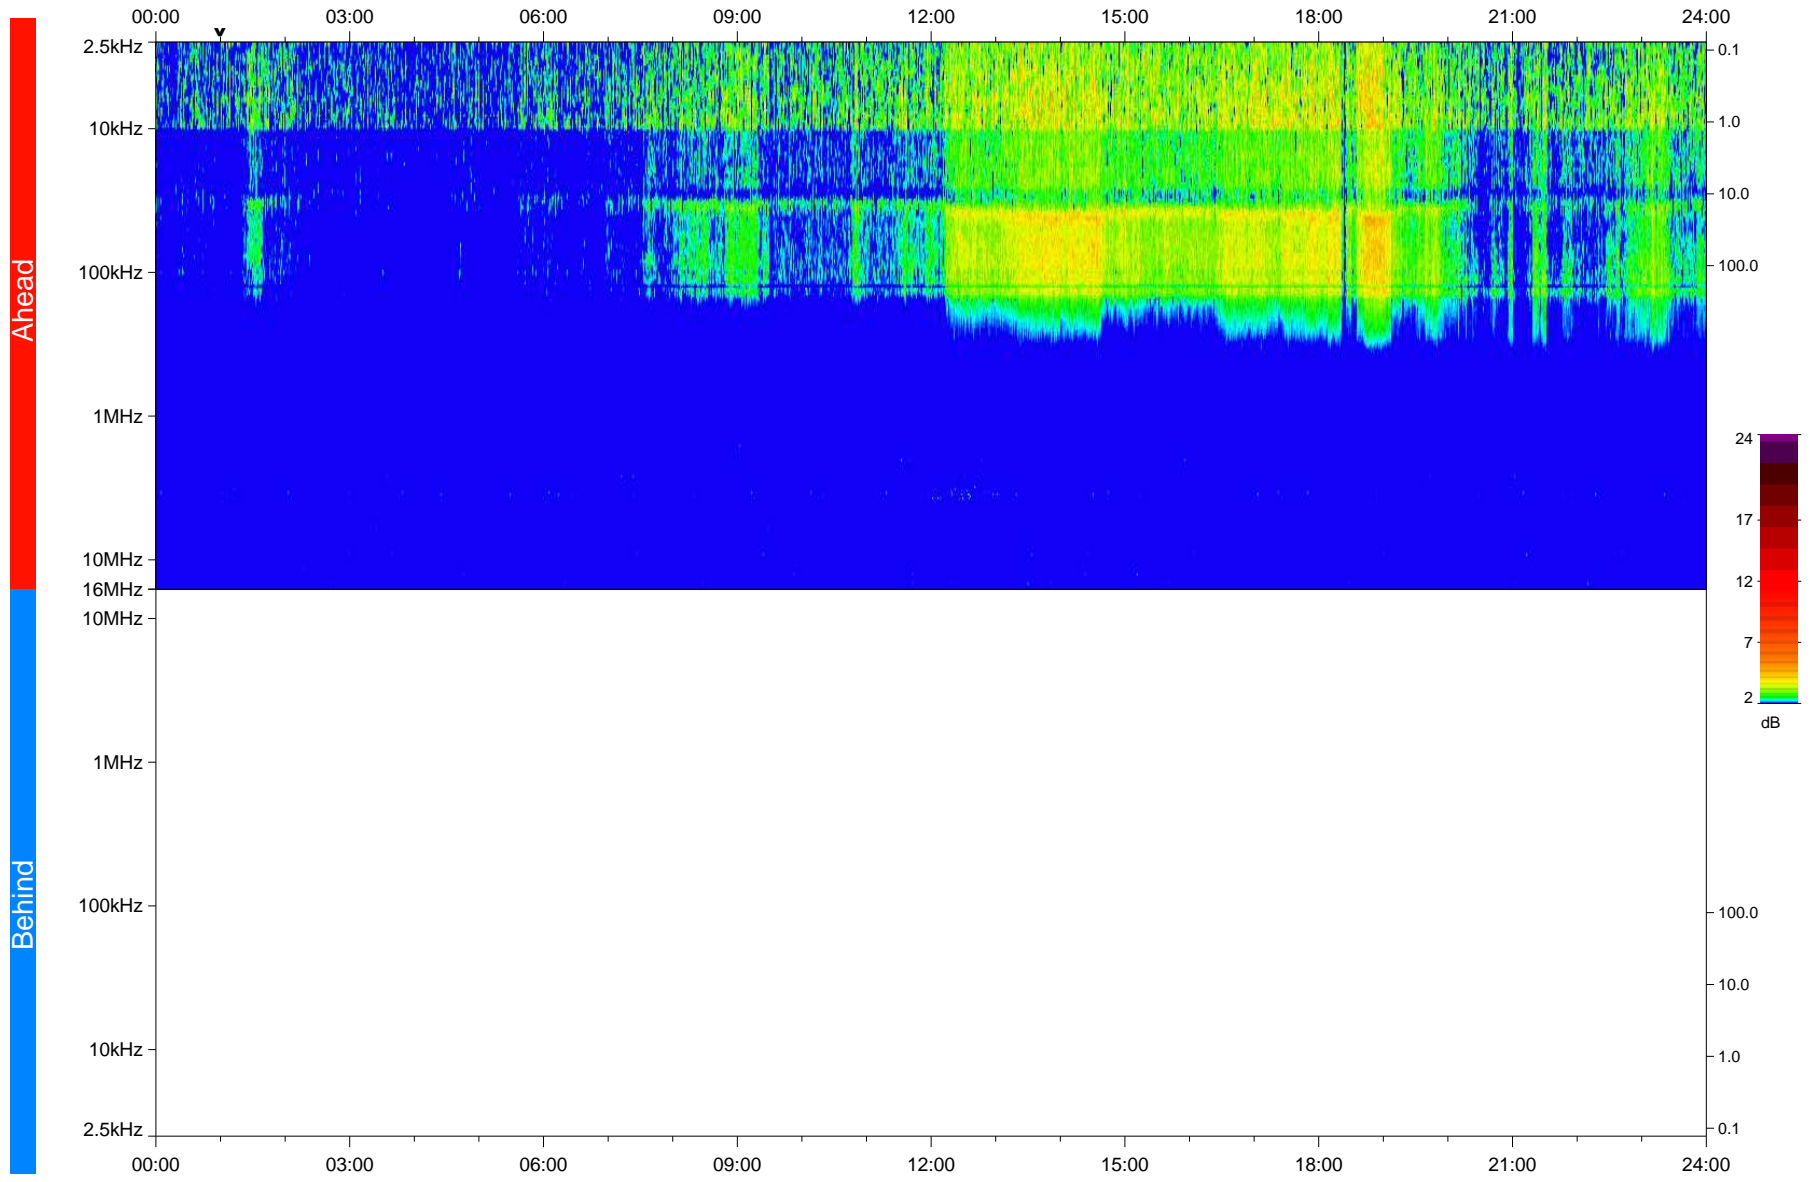

STEREO/WAVES Daily Summary - 05-Feb-2020 (DOY 036)

Ahead source file: swaves_ahead_2020_036_1_05.fin
Ahead PSE Angle: -77.7°

Behind PSE Angle: 78.2°
Behind source file: No STEREO-B data

Time (UTC)

file: stereo_swaves_daily-summary_color_20200205_v04
made by: space.umn.edu on macOS with IDL 8.8.2 on 2022-10-03 12:11:02, with TLib V945 / dynspec V311