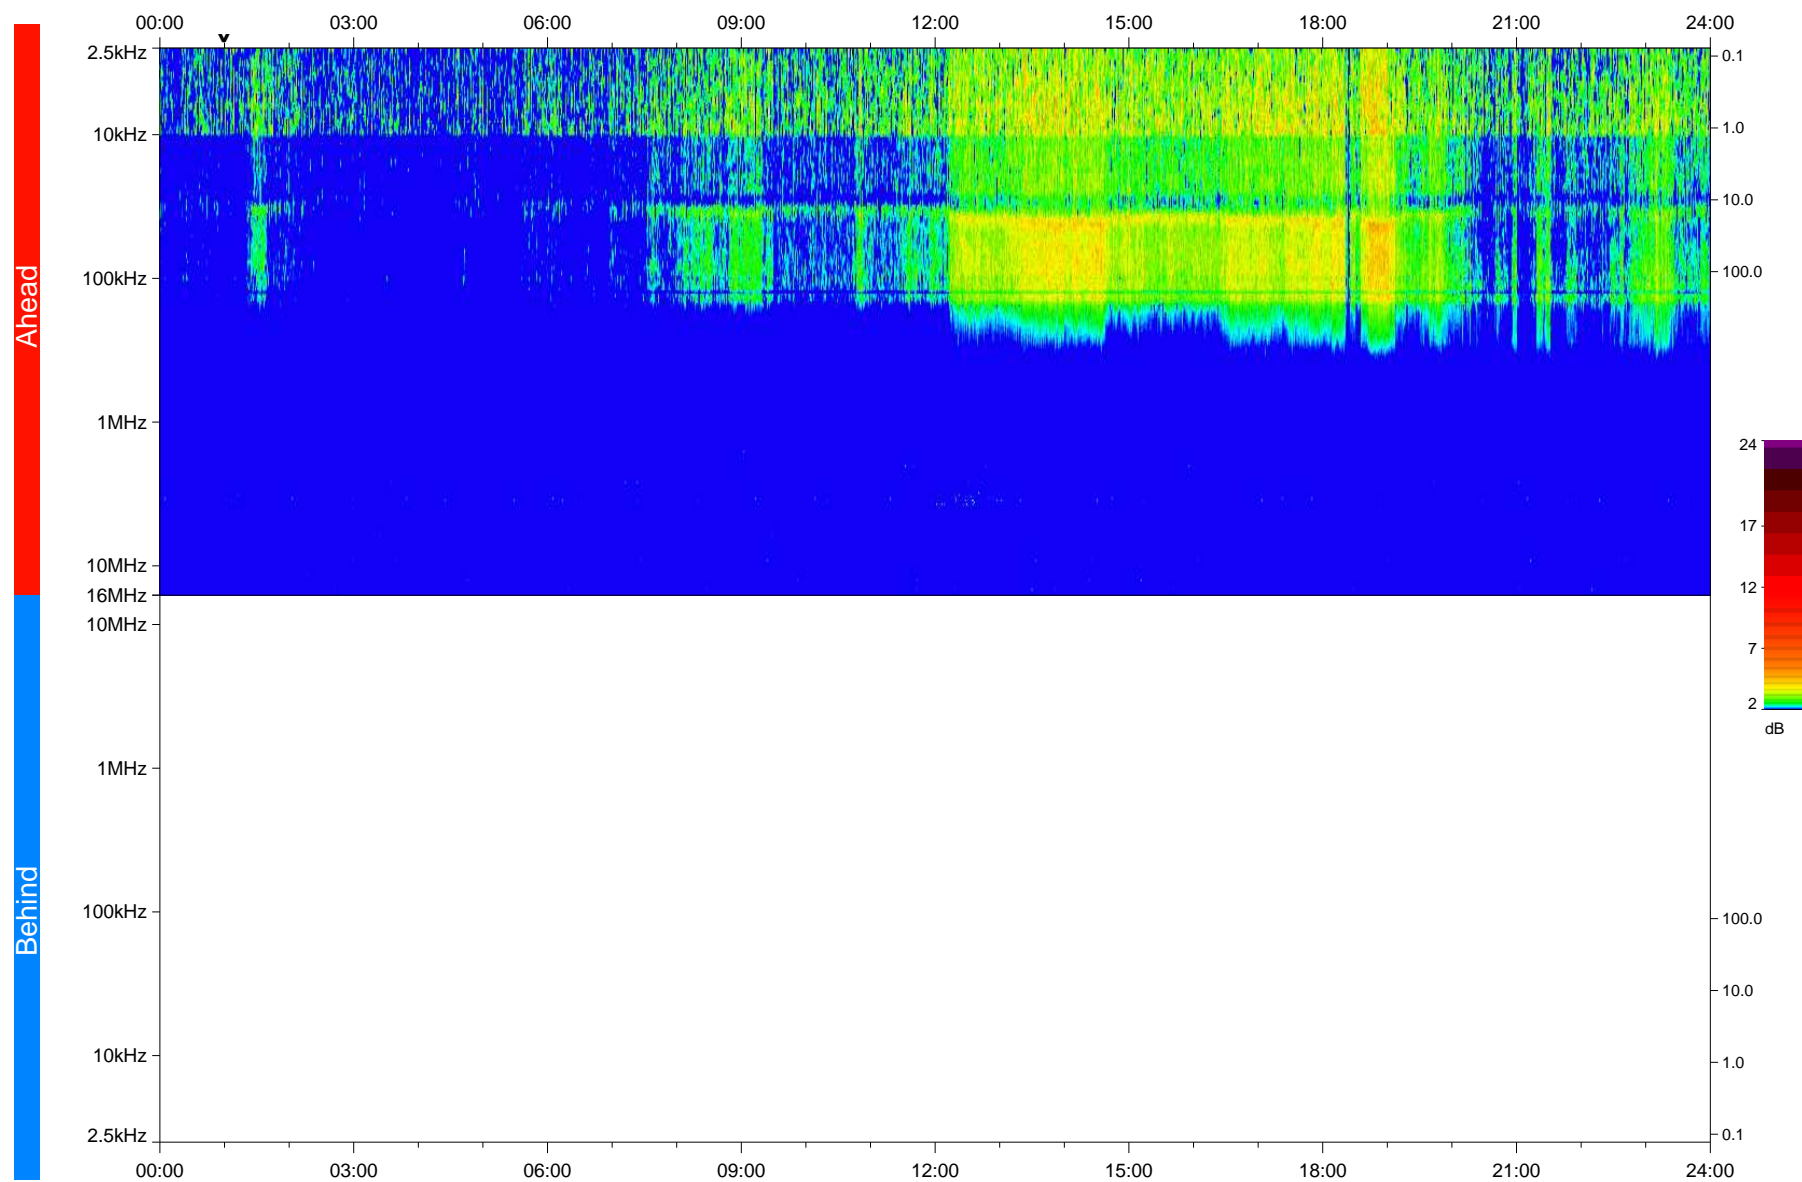

# STEREO/WAVES Daily Summary - 05-Feb-2020 (DOY 036)

Ahead source file: swaves\_ahead\_2020\_036\_1\_05.fin  
Ahead PSE Angle: -77.7°

Behind PSE Angle: 78.2°  
Behind source file: No STEREO-B data

Time (UTC)

file: stereo\_swaves\_daily-summary\_color\_20200205\_v03  
made by: space.umn.edu on macOS with IDL 8.8.2 on 2022-09-15 11:43:11, with TLib V945 / dynspec V311