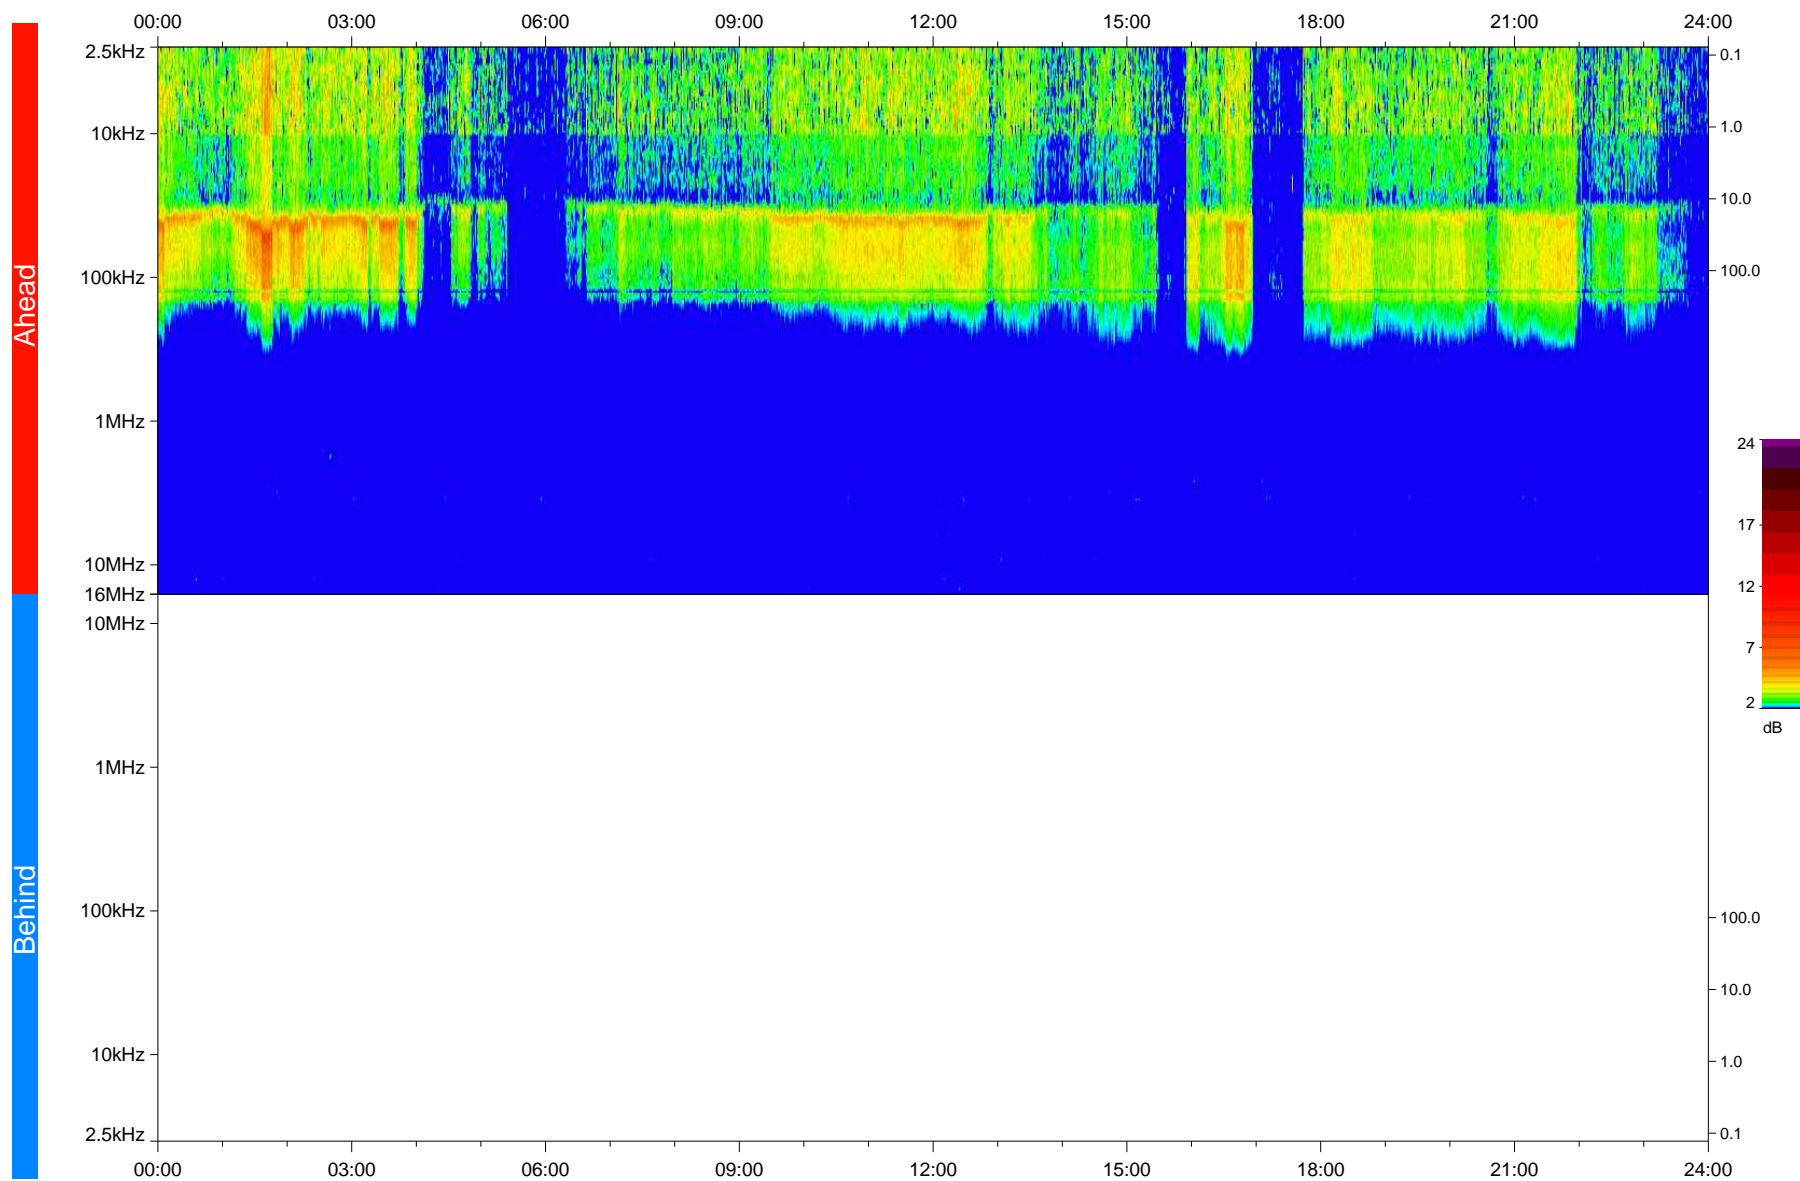

STEREO/WAVES Daily Summary - 04-Feb-2020 (DOY 035)

Ahead source file: swaves_ahead_2020_035_1_05.fin
Ahead PSE Angle: -77.7°

Behind PSE Angle: 78.2°
Behind source file: No STEREO-B data

Time (UTC)

file: stereo_swaves_daily-summary_color_20200204_v04
made by: space.umn.edu on macOS with IDL 8.8.2 on 2022-10-03 12:09:32, with TLib V945 / dynspec V311