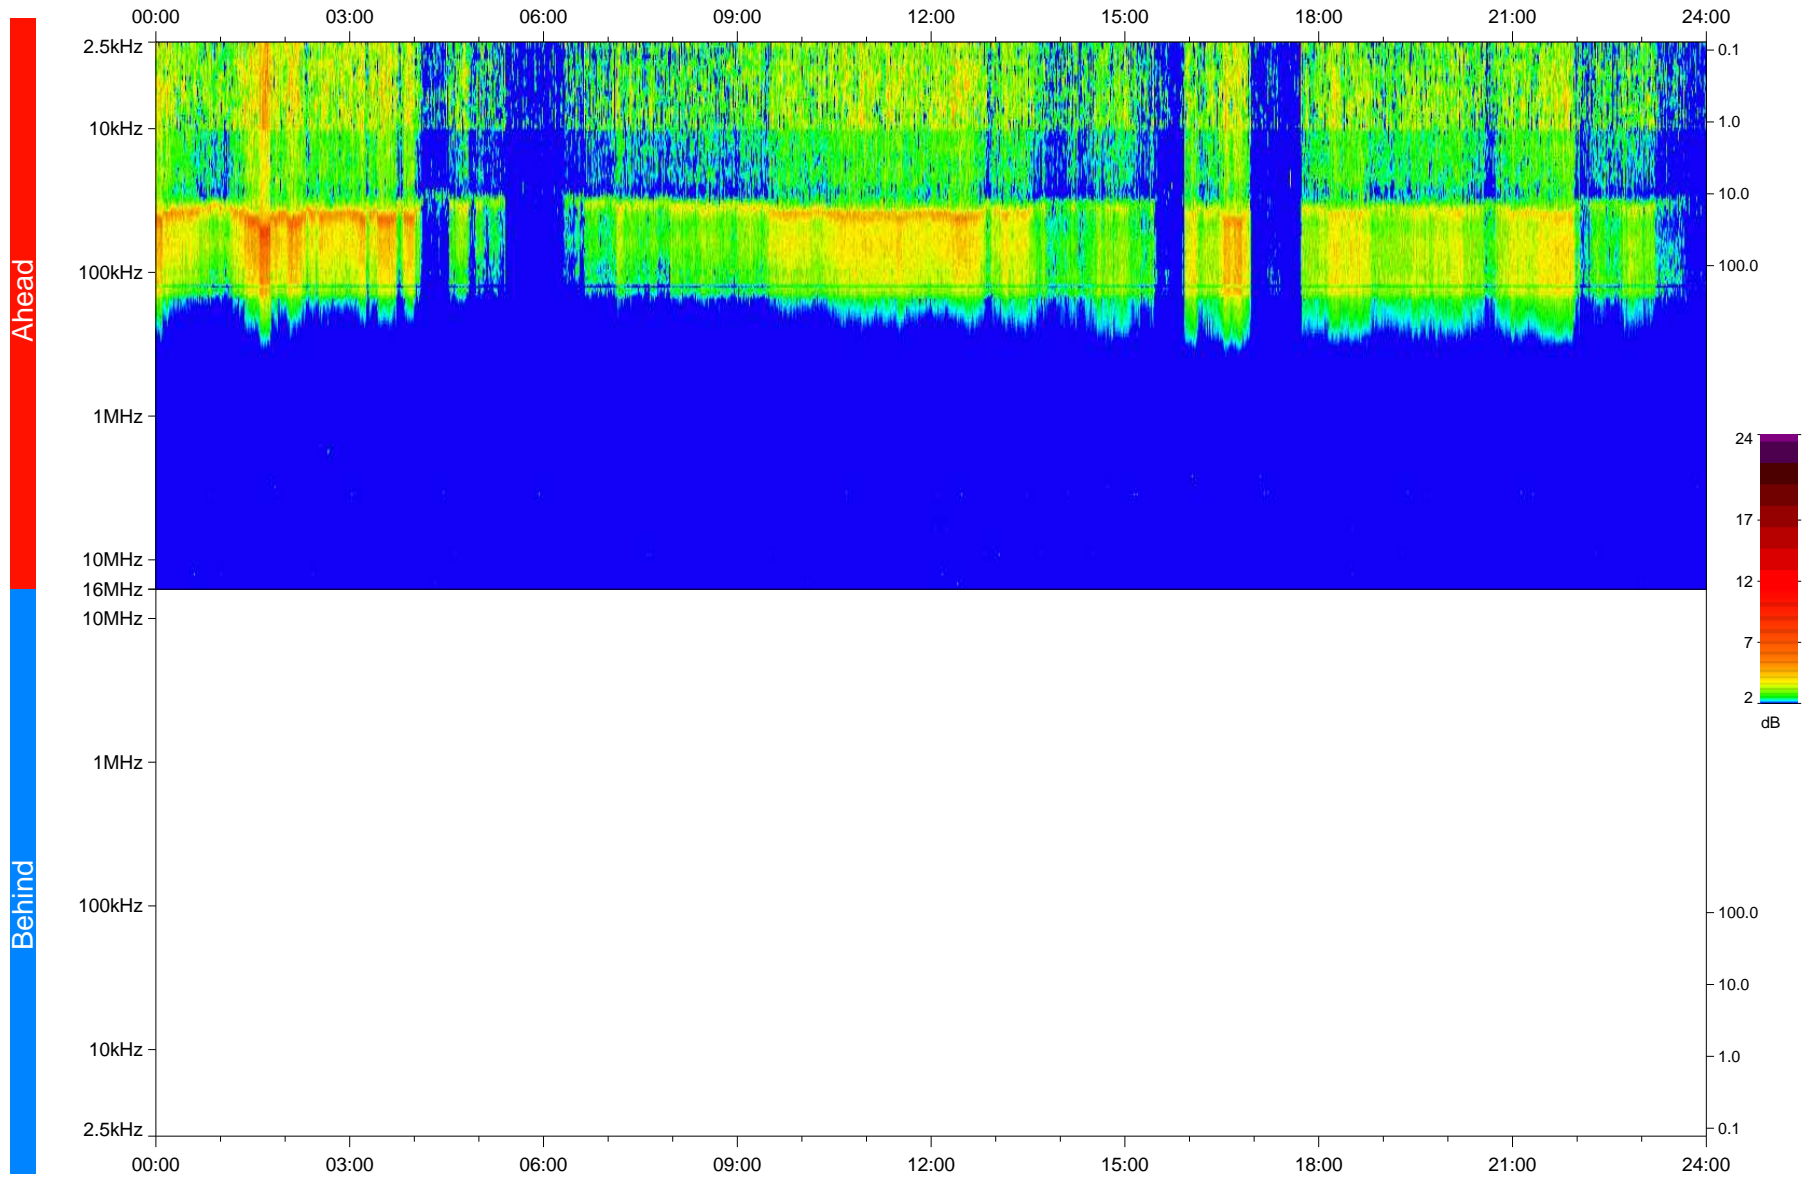

# STEREO/WAVES Daily Summary - 04-Feb-2020 (DOY 035)

Ahead source file: swaves\_ahead\_2020\_035\_1\_05.fin  
Ahead PSE Angle: -77.7°

Behind PSE Angle: 78.2°  
Behind source file: No STEREO-B data

Time (UTC)

file: stereo\_swaves\_daily-summary\_color\_20200204\_v03  
made by: space.umn.edu on macOS with IDL 8.8.2 on 2022-09-15 11:41:49, with TLib V945 / dynspec V311