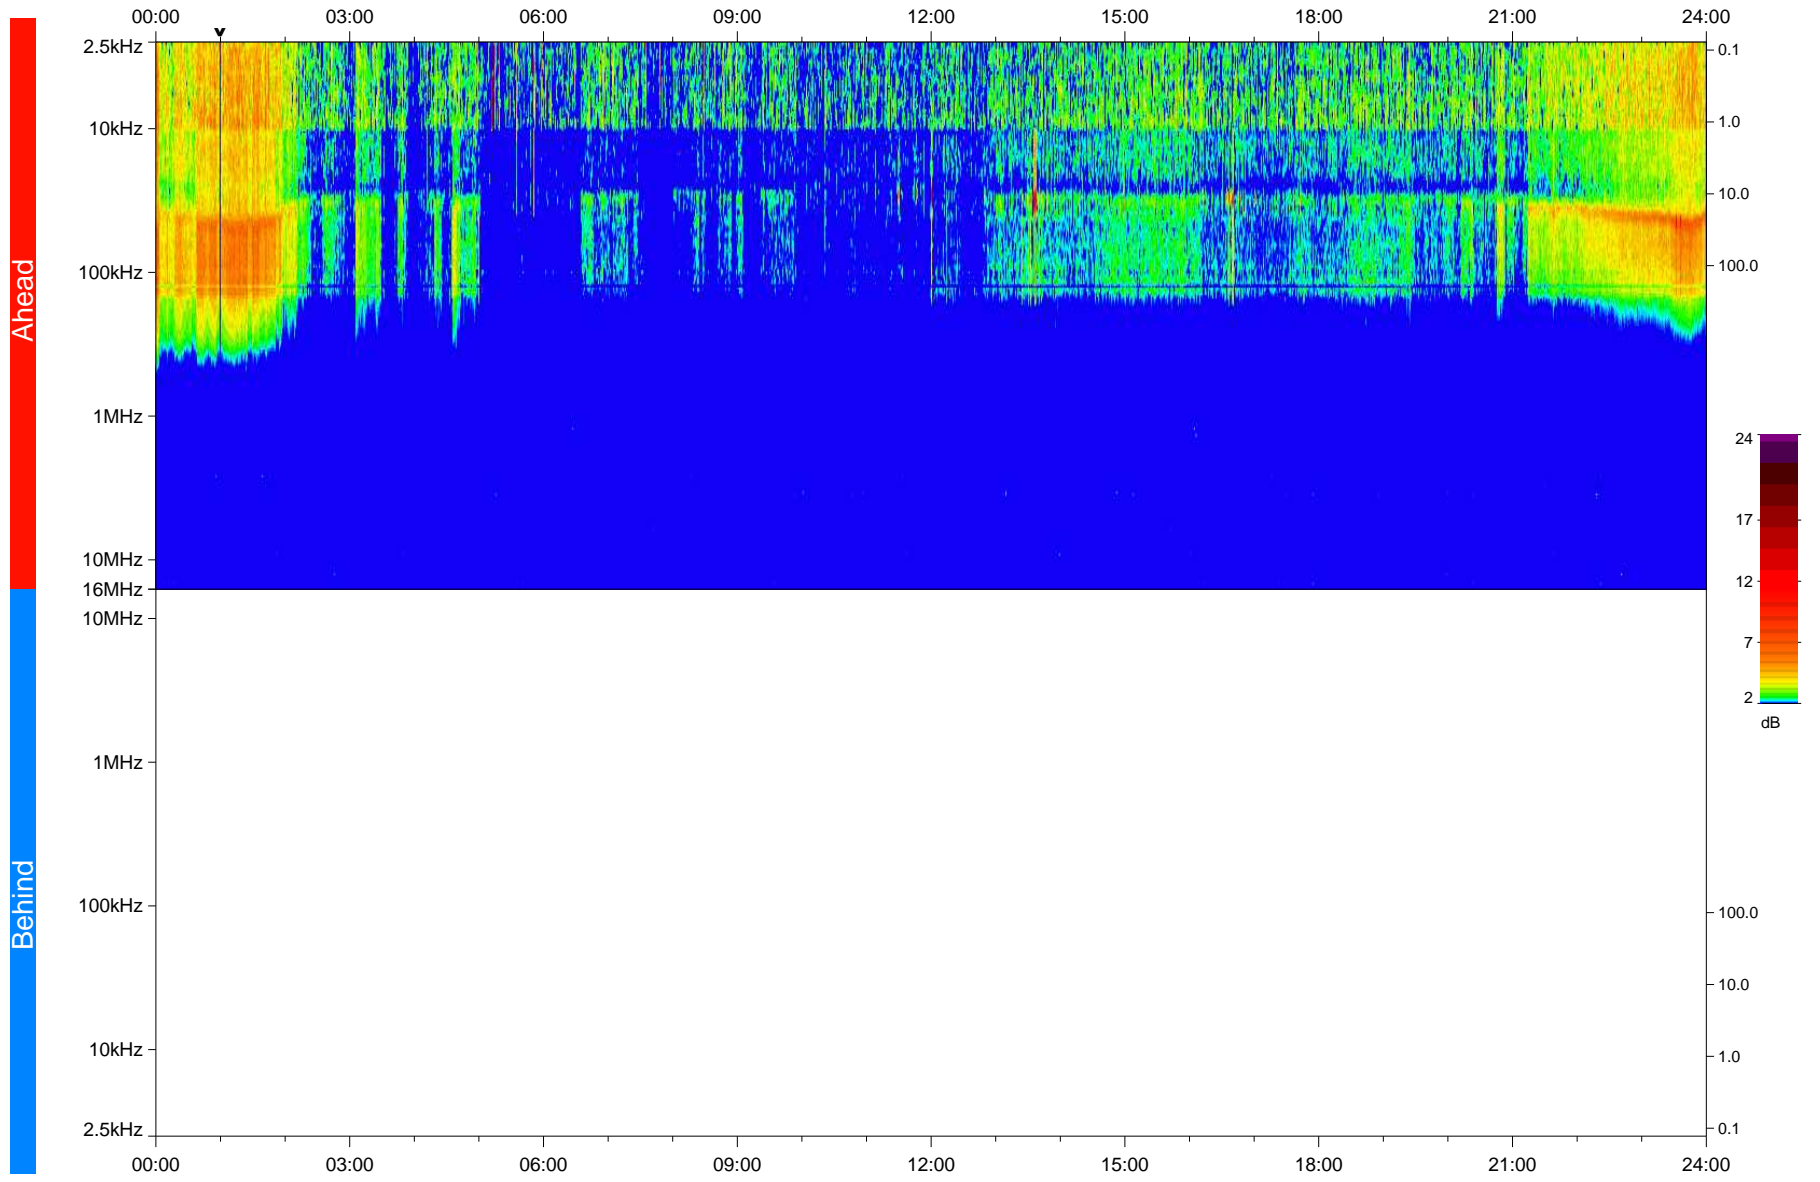

STEREO/WAVES Daily Summary - 03-Feb-2020 (DOY 034)

Ahead source file: swaves_ahead_2020_034_1_05.fin
Ahead PSE Angle: -77.8°

Behind PSE Angle: 78.3°
Behind source file: No STEREO-B data

Time (UTC)

file: stereo_swaves_daily-summary_color_20200203_v04
made by: space.umn.edu on macOS with IDL 8.8.2 on 2022-10-03 12:08:01, with TLib V945 / dynspec V311