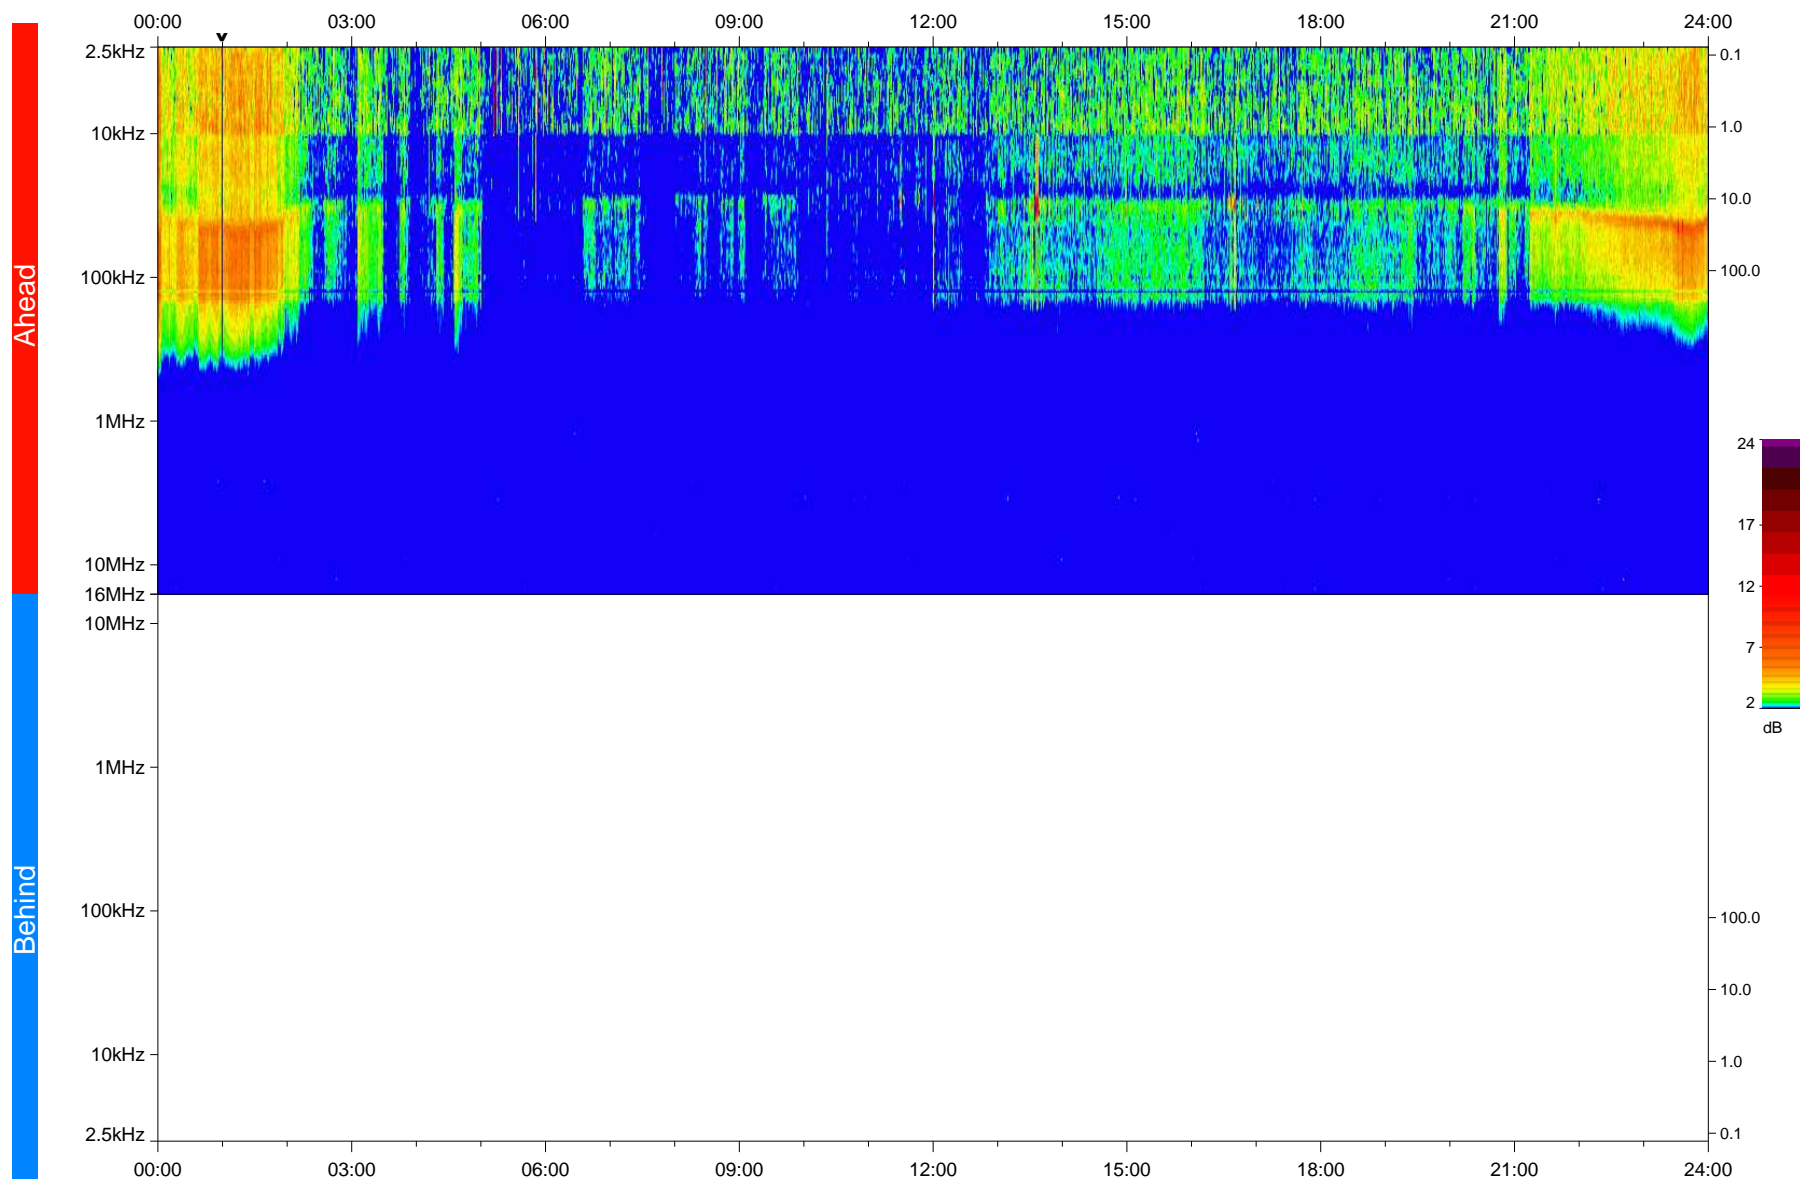

STEREO/WAVES Daily Summary - 03-Feb-2020 (DOY 034)

Ahead source file: swaves_ahead_2020_034_1_05.fin
Ahead PSE Angle: -77.8°

Behind PSE Angle: 78.3°
Behind source file: No STEREO-B data

Time (UTC)

file: stereo_swaves_daily-summary_color_20200203_v03
made by: space.umn.edu on macOS with IDL 8.8.2 on 2022-09-15 11:40:27, with TLib V945 / dynspec V311