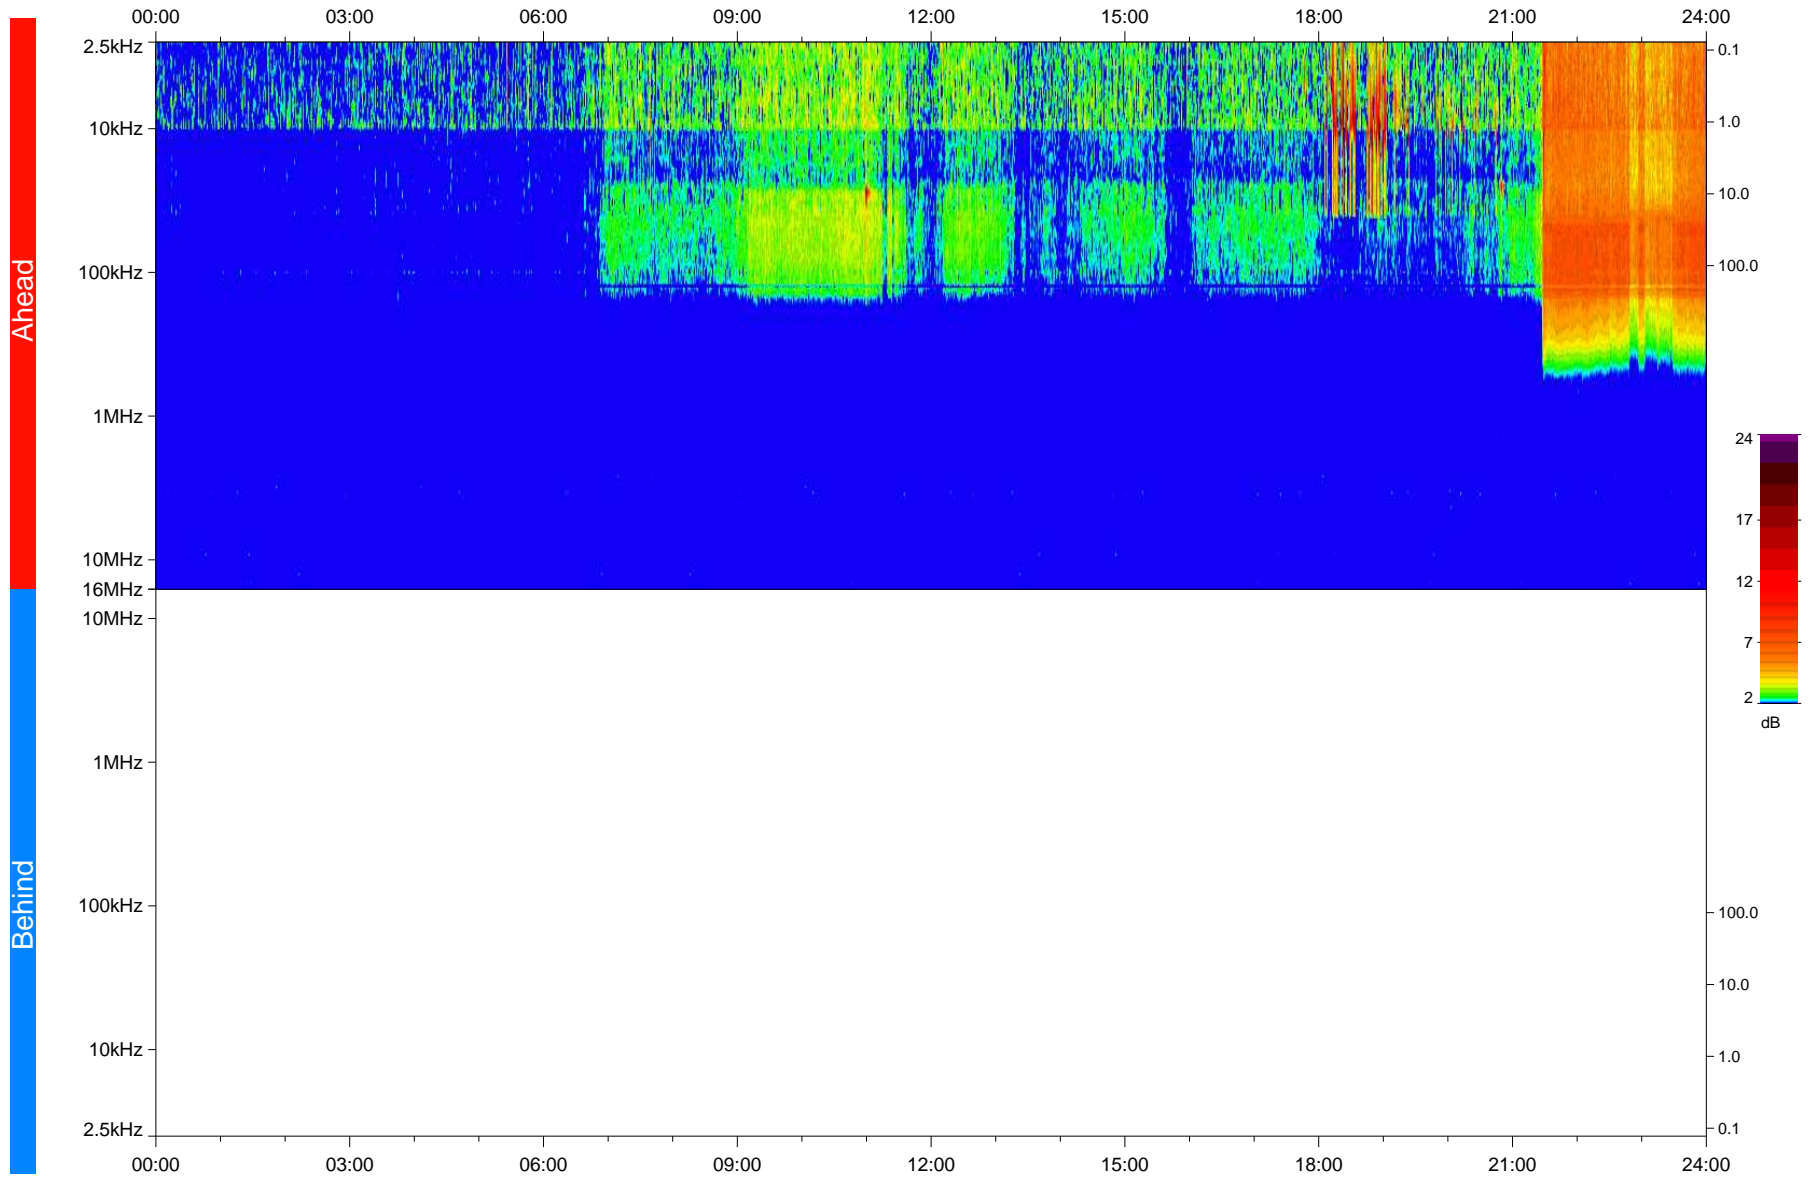

STEREO/WAVES Daily Summary - 02-Feb-2020 (DOY 033)

Ahead source file: swaves_ahead_2020_033_1_05.fin
Ahead PSE Angle: -77.6°

Behind PSE Angle: 78.4°
Behind source file: No STEREO-B data

Time (UTC)

file: stereo_swaves_daily-summary_color_20200202_v04
made by: space.umn.edu on macOS with IDL 8.8.2 on 2022-10-03 12:06:31, with TLib V945 / dynspec V311