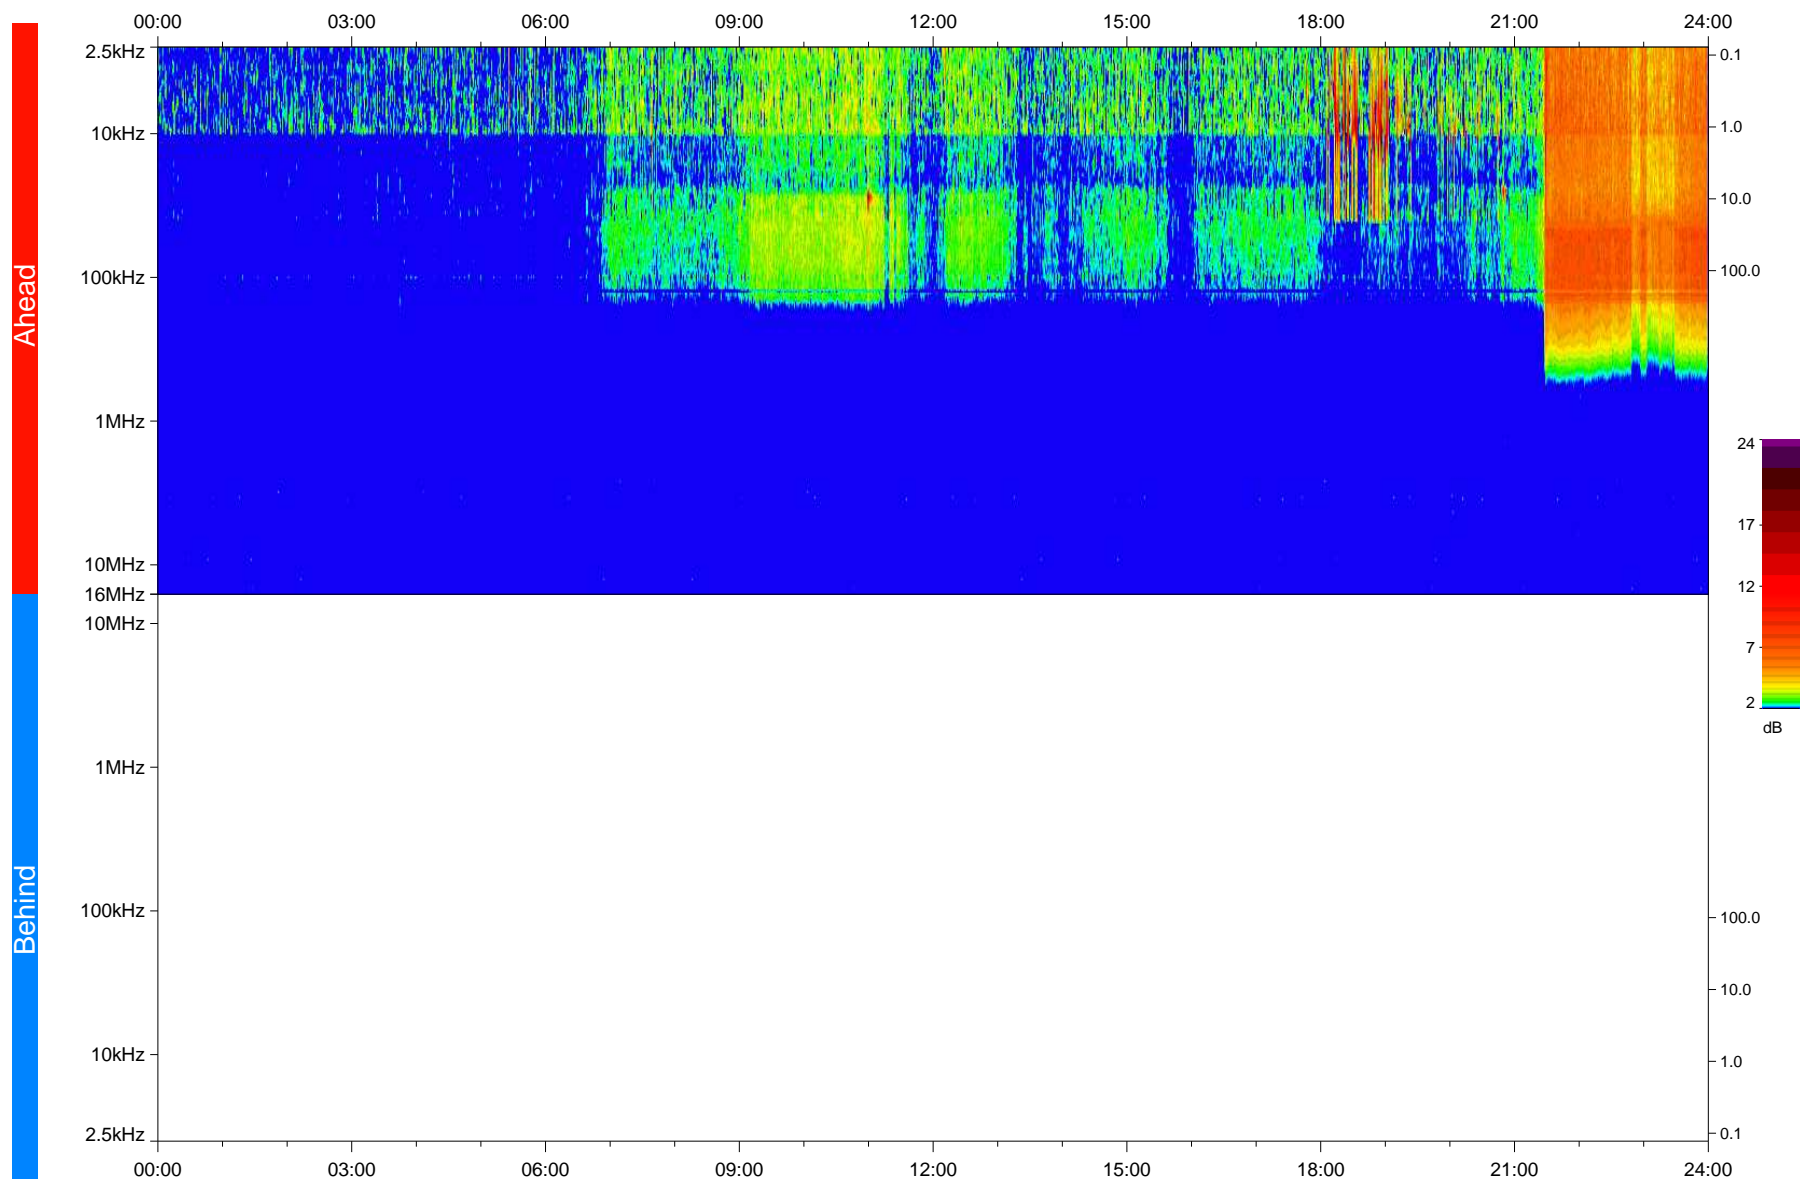

STEREO/WAVES Daily Summary - 02-Feb-2020 (DOY 033)

Ahead source file: swaves_ahead_2020_033_1_05.fin
Ahead PSE Angle: -77.6°

Behind PSE Angle: 78.4°
Behind source file: No STEREO-B data

Time (UTC)

file: stereo_swaves_daily-summary_color_20200202_v03
made by: space.umn.edu on macOS with IDL 8.8.2 on 2022-09-15 11:39:04, with TLib V945 / dynspec V311