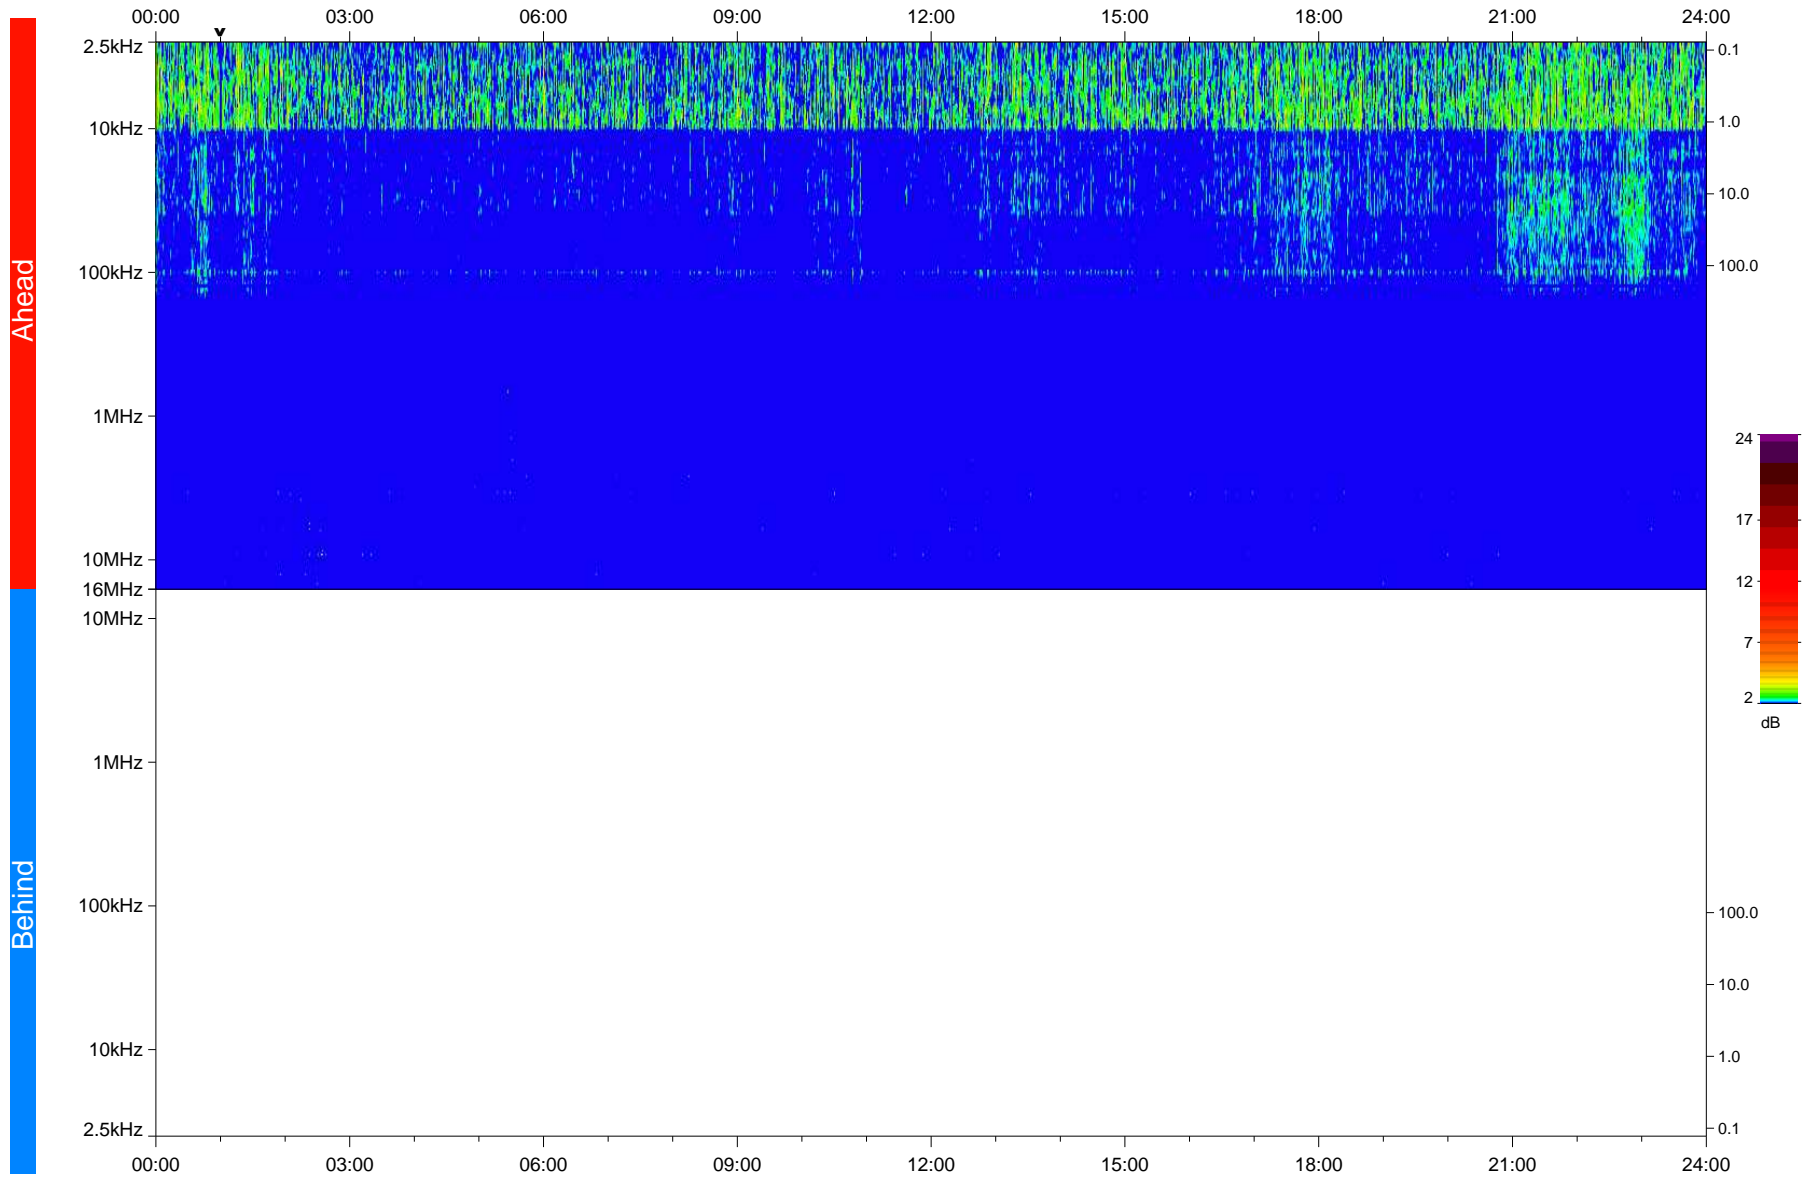

STEREO/WAVES Daily Summary - 01-Feb-2020 (DOY 032)

Ahead source file: swaves_ahead_2020_032_1_05.fin
Ahead PSE Angle: -77.9°

Behind PSE Angle: 78.4°
Behind source file: No STEREO-B data

Time (UTC)

file: stereo_swaves_daily-summary_color_20200201_v04
made by: space.umn.edu on macOS with IDL 8.8.2 on 2022-10-03 12:05:00, with TLib V945 / dynspec V311