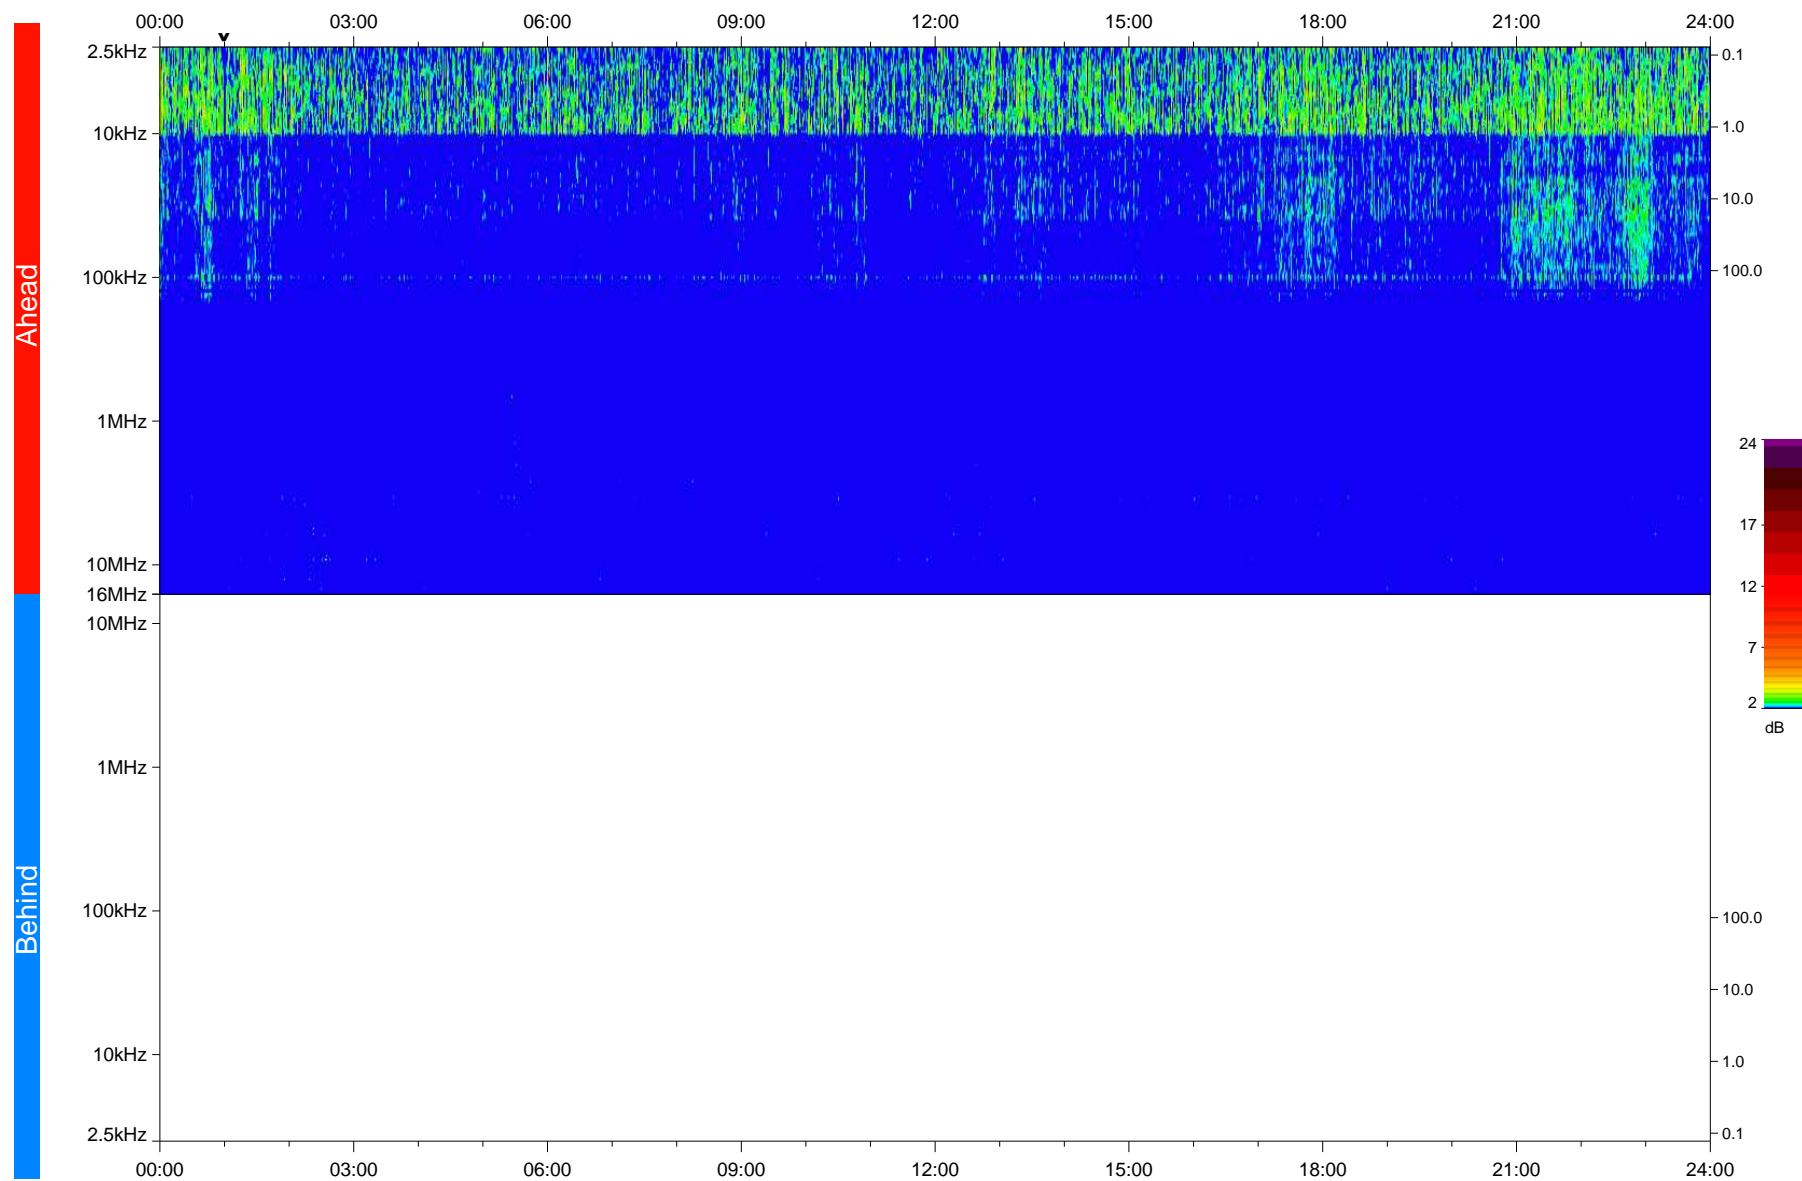

STEREO/WAVES Daily Summary - 01-Feb-2020 (DOY 032)

Ahead source file: swaves_ahead_2020_032_1_05.fin
Ahead PSE Angle: -77.9°

Behind PSE Angle: 78.4°
Behind source file: No STEREO-B data

Time (UTC)

file: stereo_swaves_daily-summary_color_20200201_v03
made by: space.umn.edu on macOS with IDL 8.8.2 on 2022-09-15 11:37:42, with TLib V945 / dynspec V311