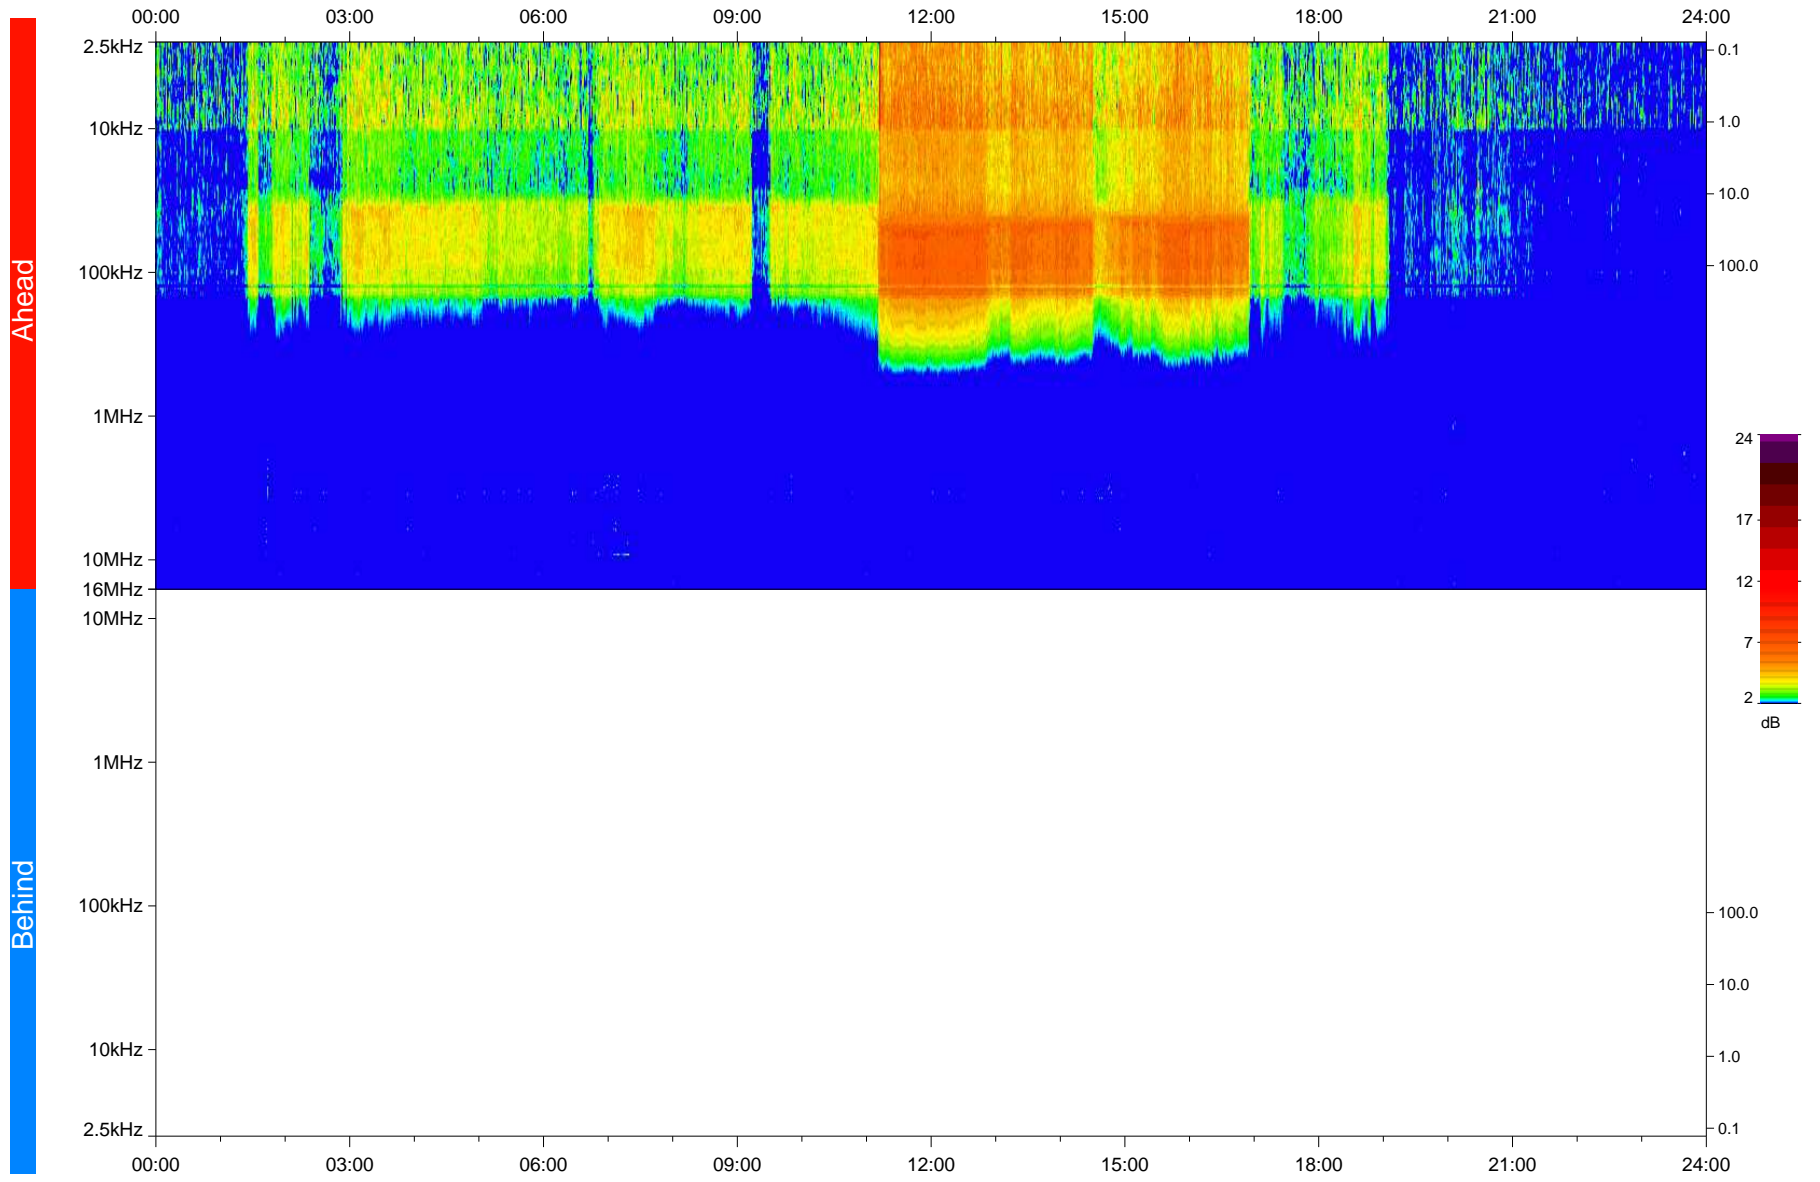

STEREO/WAVES Daily Summary - 31-Jan-2020 (DOY 031)

Ahead source file: swaves_ahead_2020_031_1_05.fin
Ahead PSE Angle: -77.9°

Behind PSE Angle: 78.5°
Behind source file: No STEREO-B data

Time (UTC)

file: stereo_swaves_daily-summary_color_20200131_v04
made by: space.umn.edu on macOS with IDL 8.8.2 on 2022-10-03 12:03:31, with TLib V945 / dynspec V311