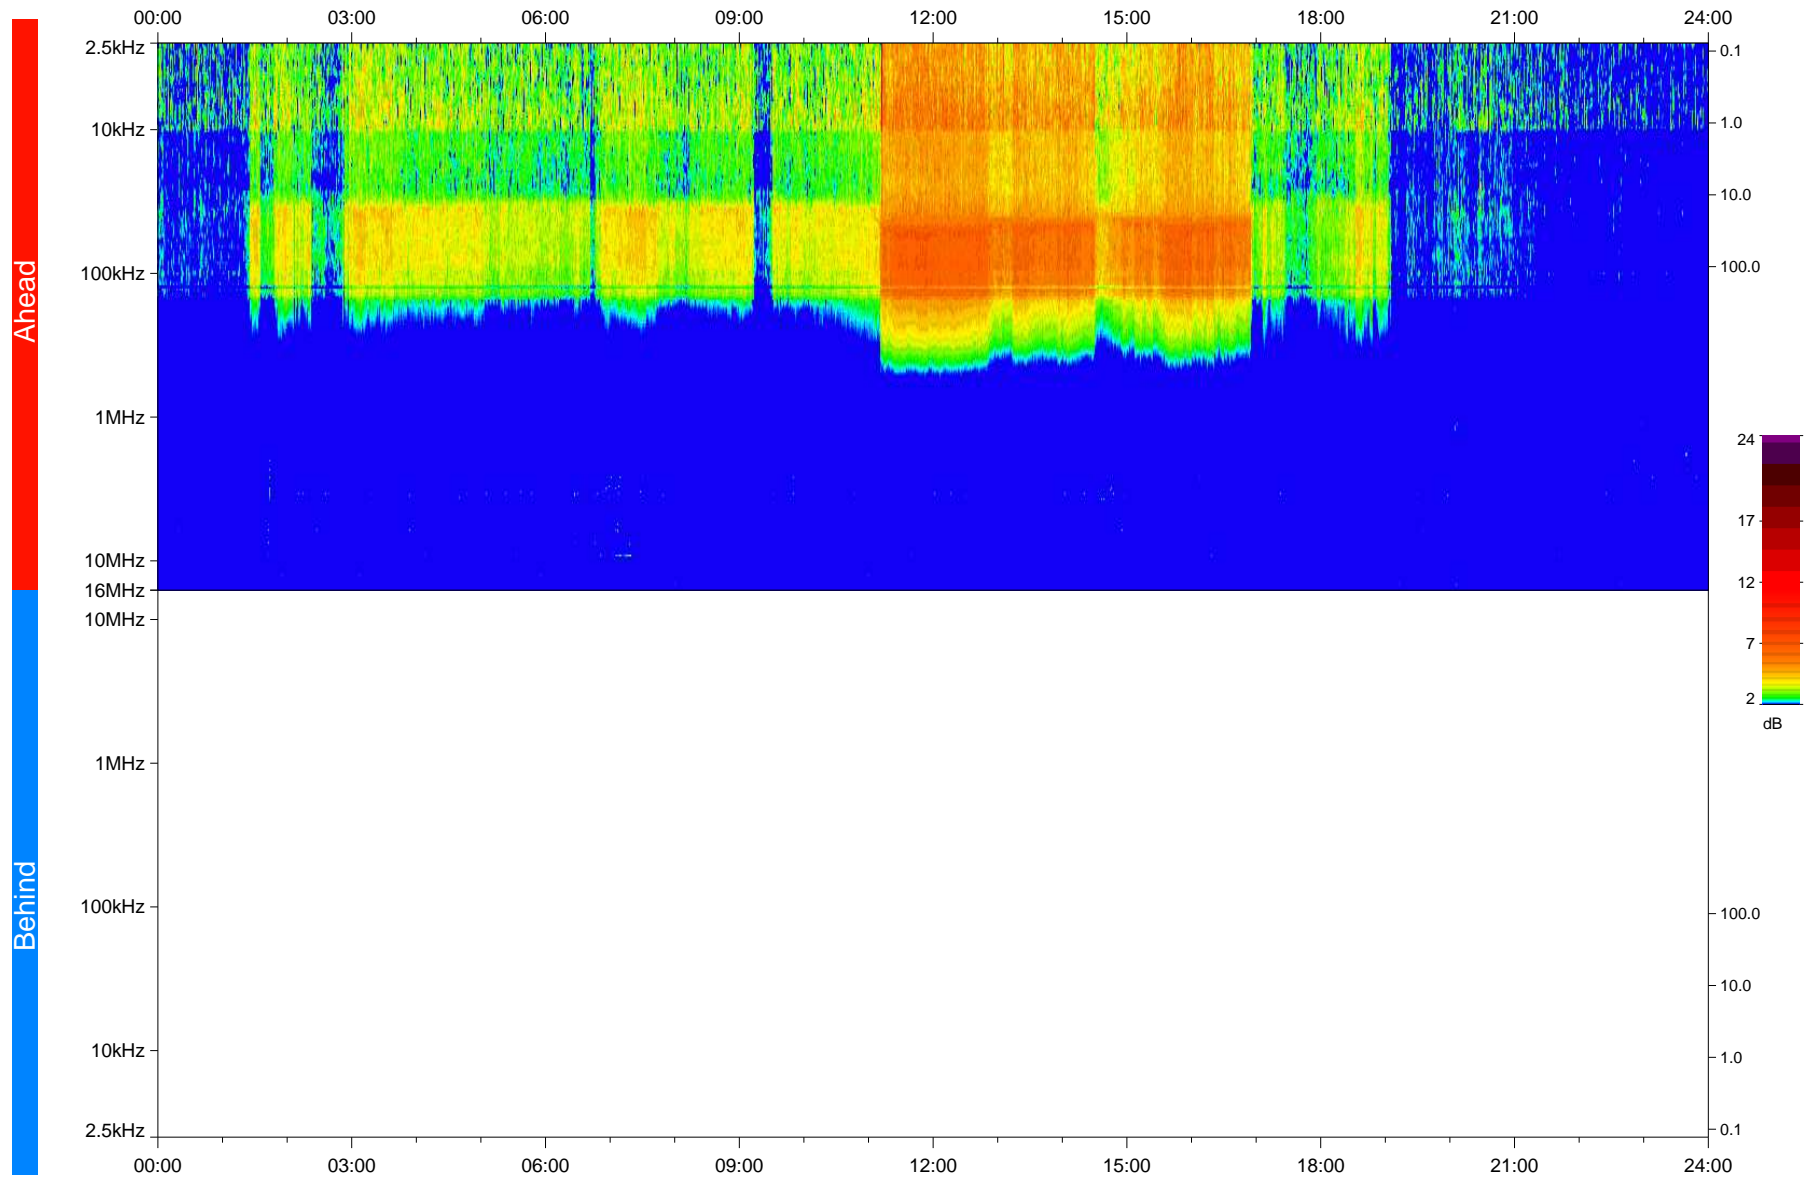

# STEREO/WAVES Daily Summary - 31-Jan-2020 (DOY 031)

Ahead source file: swaves\_ahead\_2020\_031\_1\_05.fin  
Ahead PSE Angle: -77.9°

Behind PSE Angle: 78.5°  
Behind source file: No STEREO-B data

Time (UTC)

file: stereo\_swaves\_daily-summary\_color\_20200131\_v03  
made by: space.umn.edu on macOS with IDL 8.8.2 on 2022-09-15 11:36:21, with TLib V945 / dynspec V311