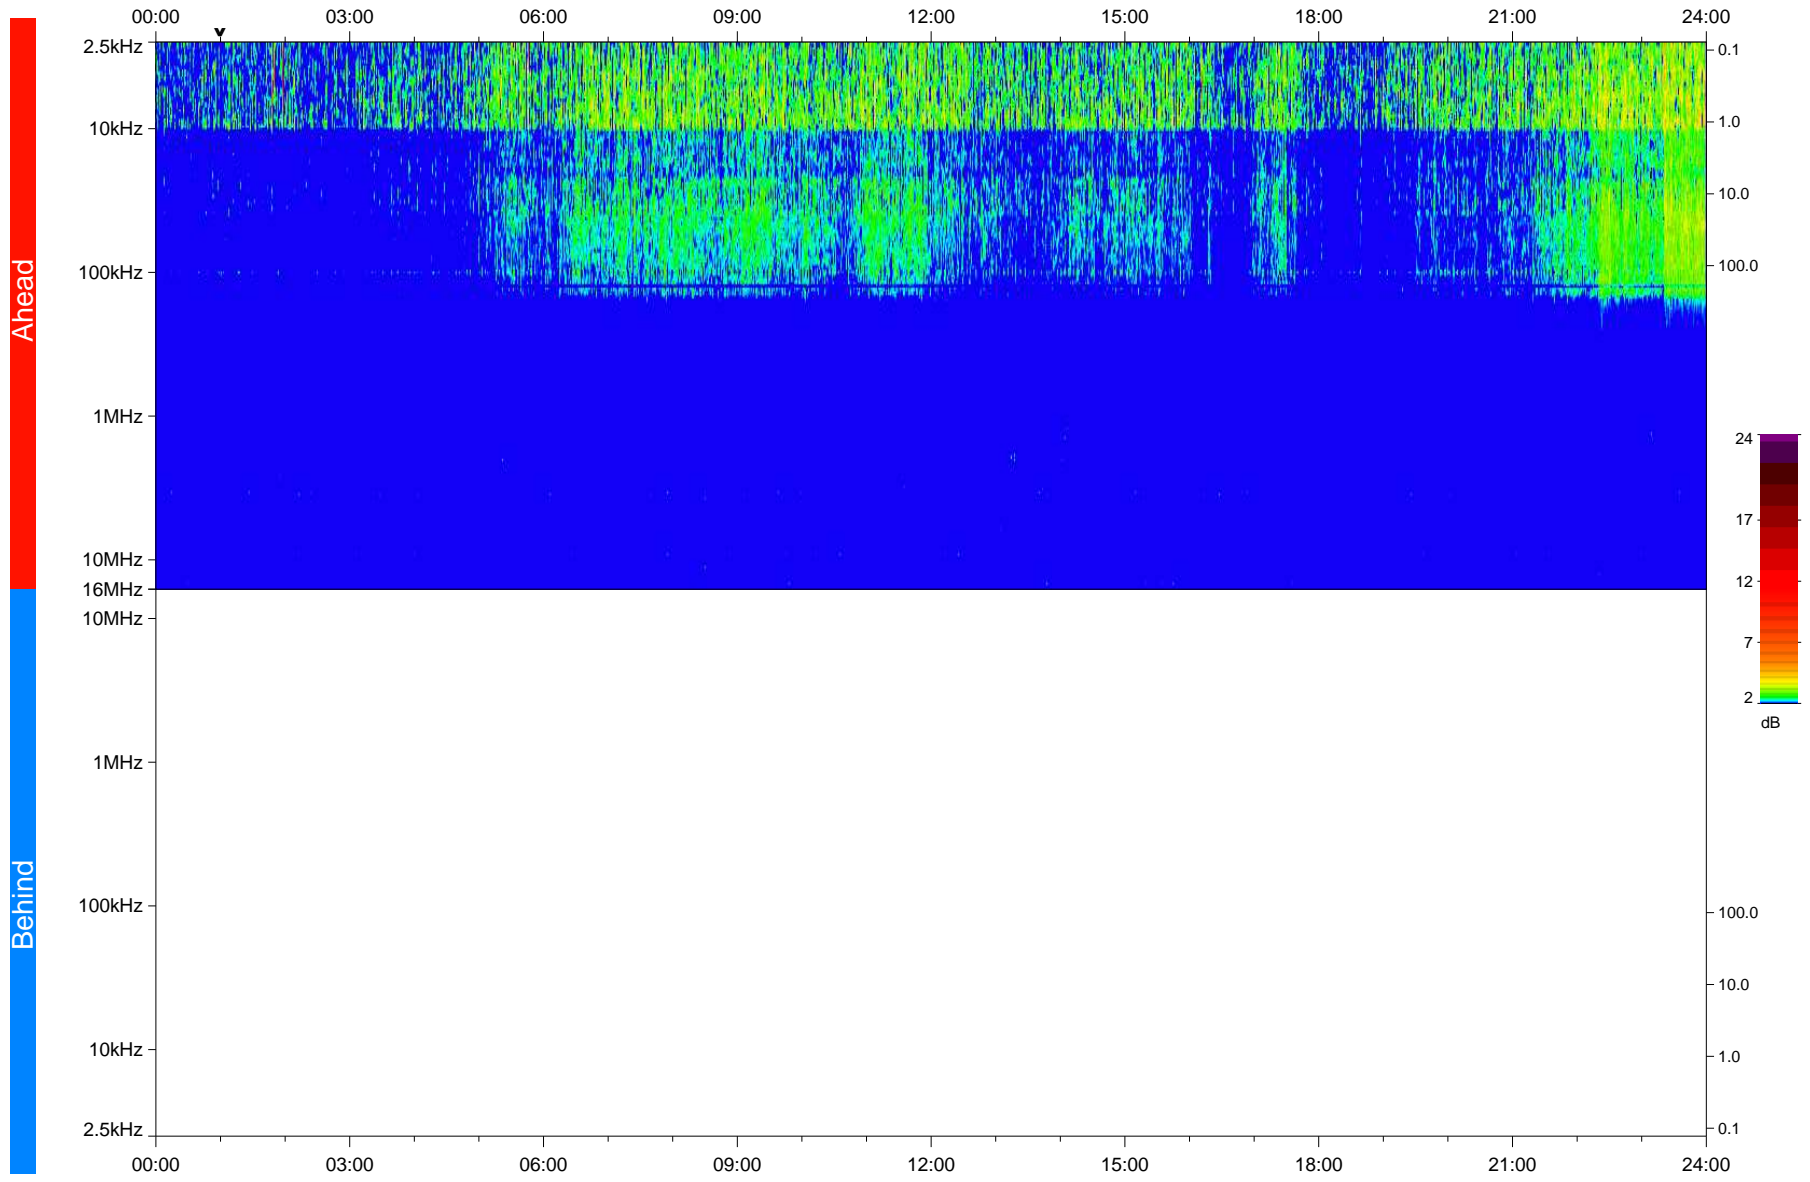

STEREO/WAVES Daily Summary - 30-Jan-2020 (DOY 030)

Ahead source file: swaves_ahead_2020_030_1_05.fin
Ahead PSE Angle: -78.0°

Behind PSE Angle: 78.6°
Behind source file: No STEREO-B data

Time (UTC)

file: stereo_swaves_daily-summary_color_20200130_v04
made by: space.umn.edu on macOS with IDL 8.8.2 on 2022-10-03 12:02:01, with TLib V945 / dynspec V311