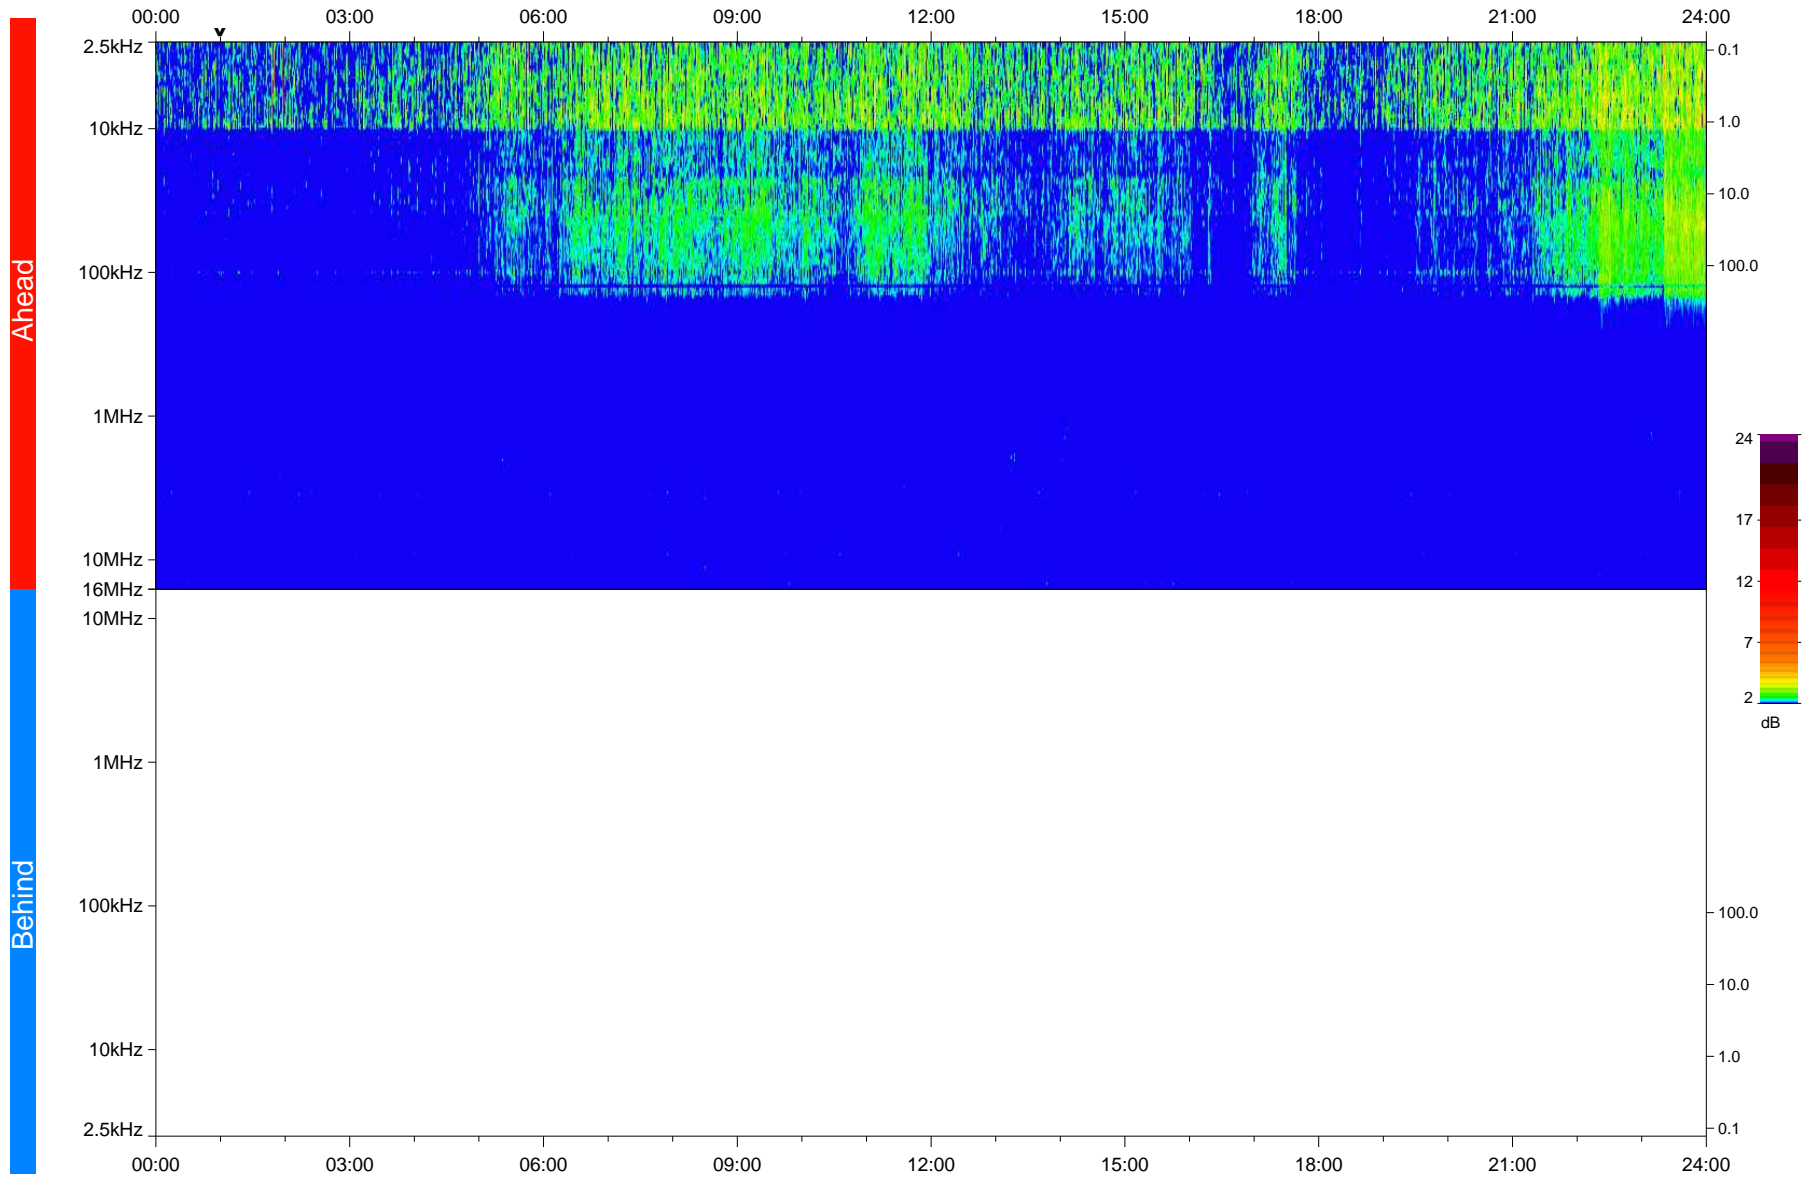

# STEREO/WAVES Daily Summary - 30-Jan-2020 (DOY 030)

Ahead source file: swaves\_ahead\_2020\_030\_1\_05.fin  
Ahead PSE Angle: -78.0°

Behind PSE Angle: 78.6°  
Behind source file: No STEREO-B data

Time (UTC)

file: stereo\_swaves\_daily-summary\_color\_20200130\_v03  
made by: space.umn.edu on macOS with IDL 8.8.2 on 2022-09-15 11:34:58, with TLib V945 / dynspec V311