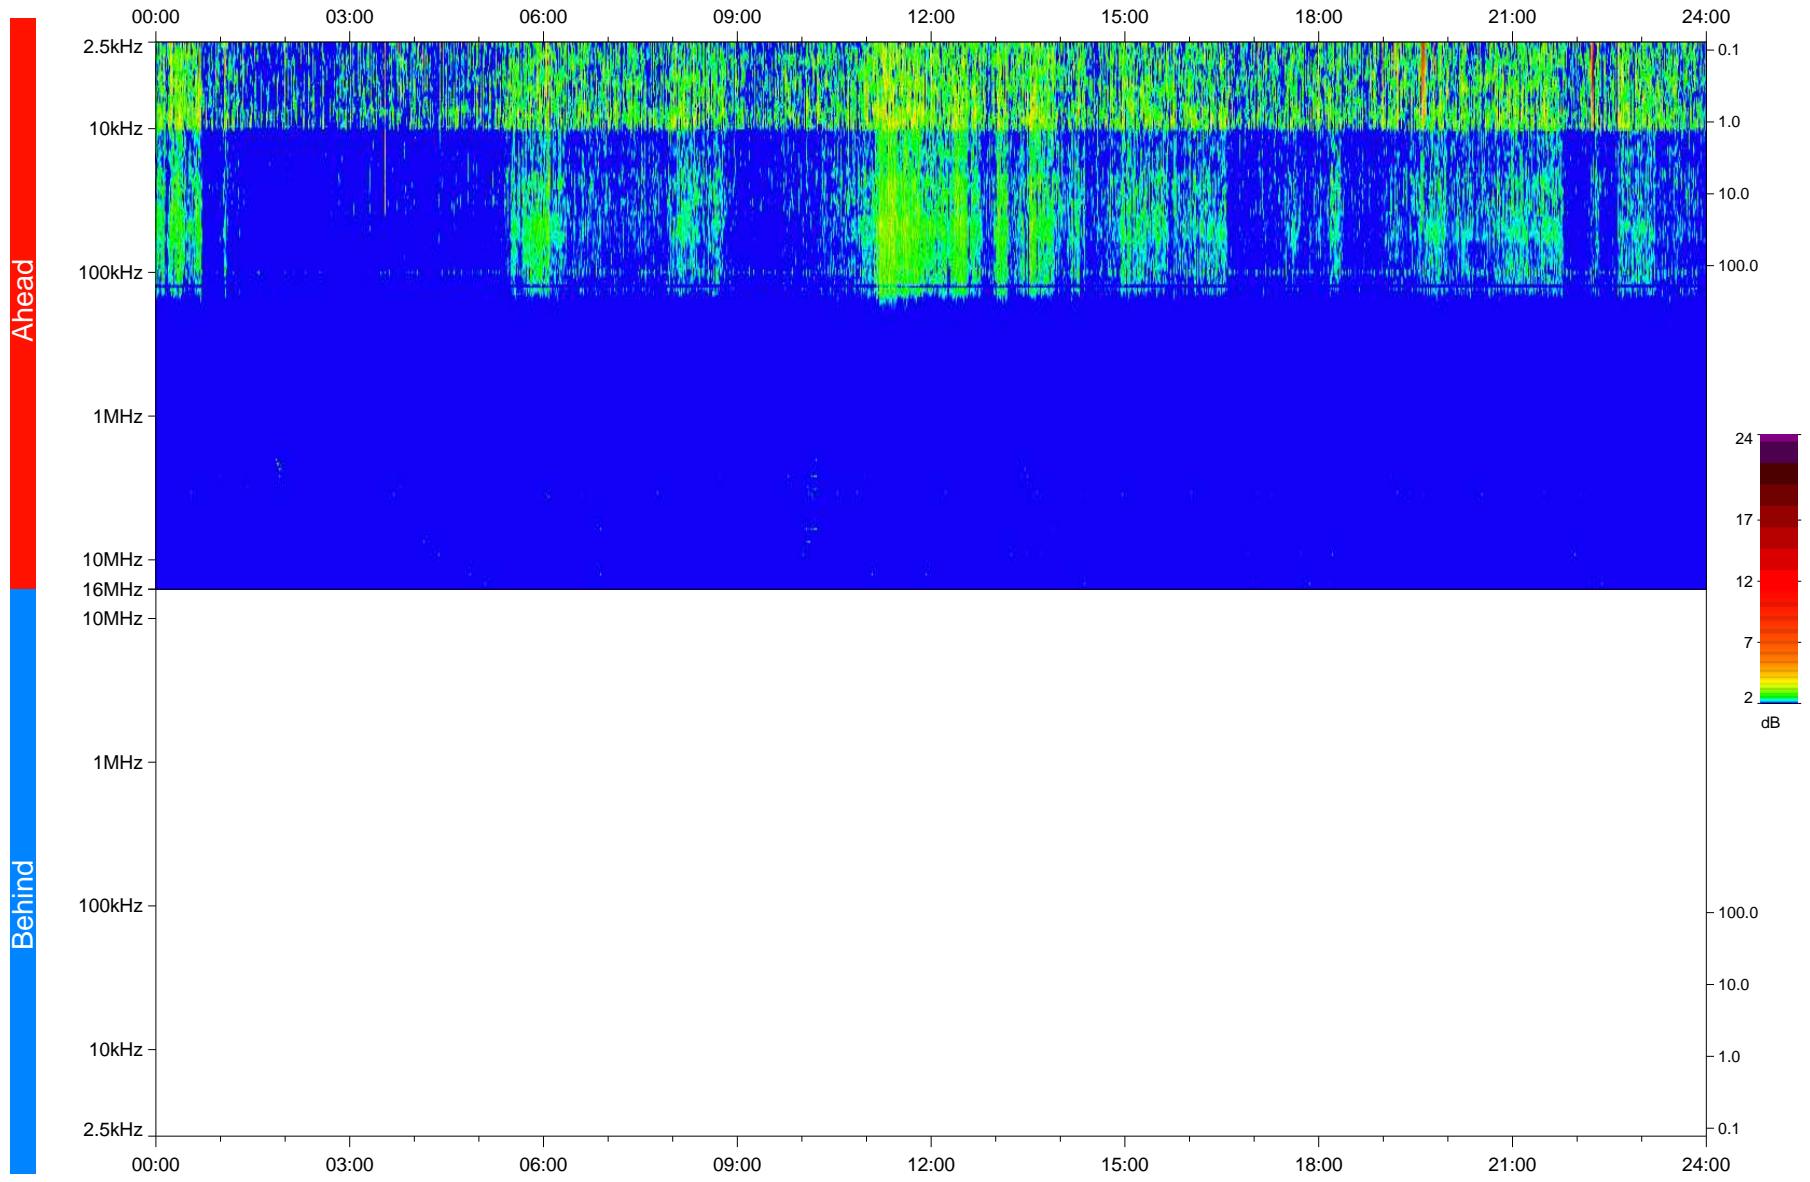

STEREO/WAVES Daily Summary - 29-Jan-2020 (DOY 029)

Ahead source file: swaves_ahead_2020_029_1_05.fin
Ahead PSE Angle: -77.9°

Behind PSE Angle: 78.7°
Behind source file: No STEREO-B data

Time (UTC)

file: stereo_swaves_daily-summary_color_20200129_v04
made by: space.umn.edu on macOS with IDL 8.8.2 on 2022-10-03 12:00:33, with TLib V945 / dynspec V311