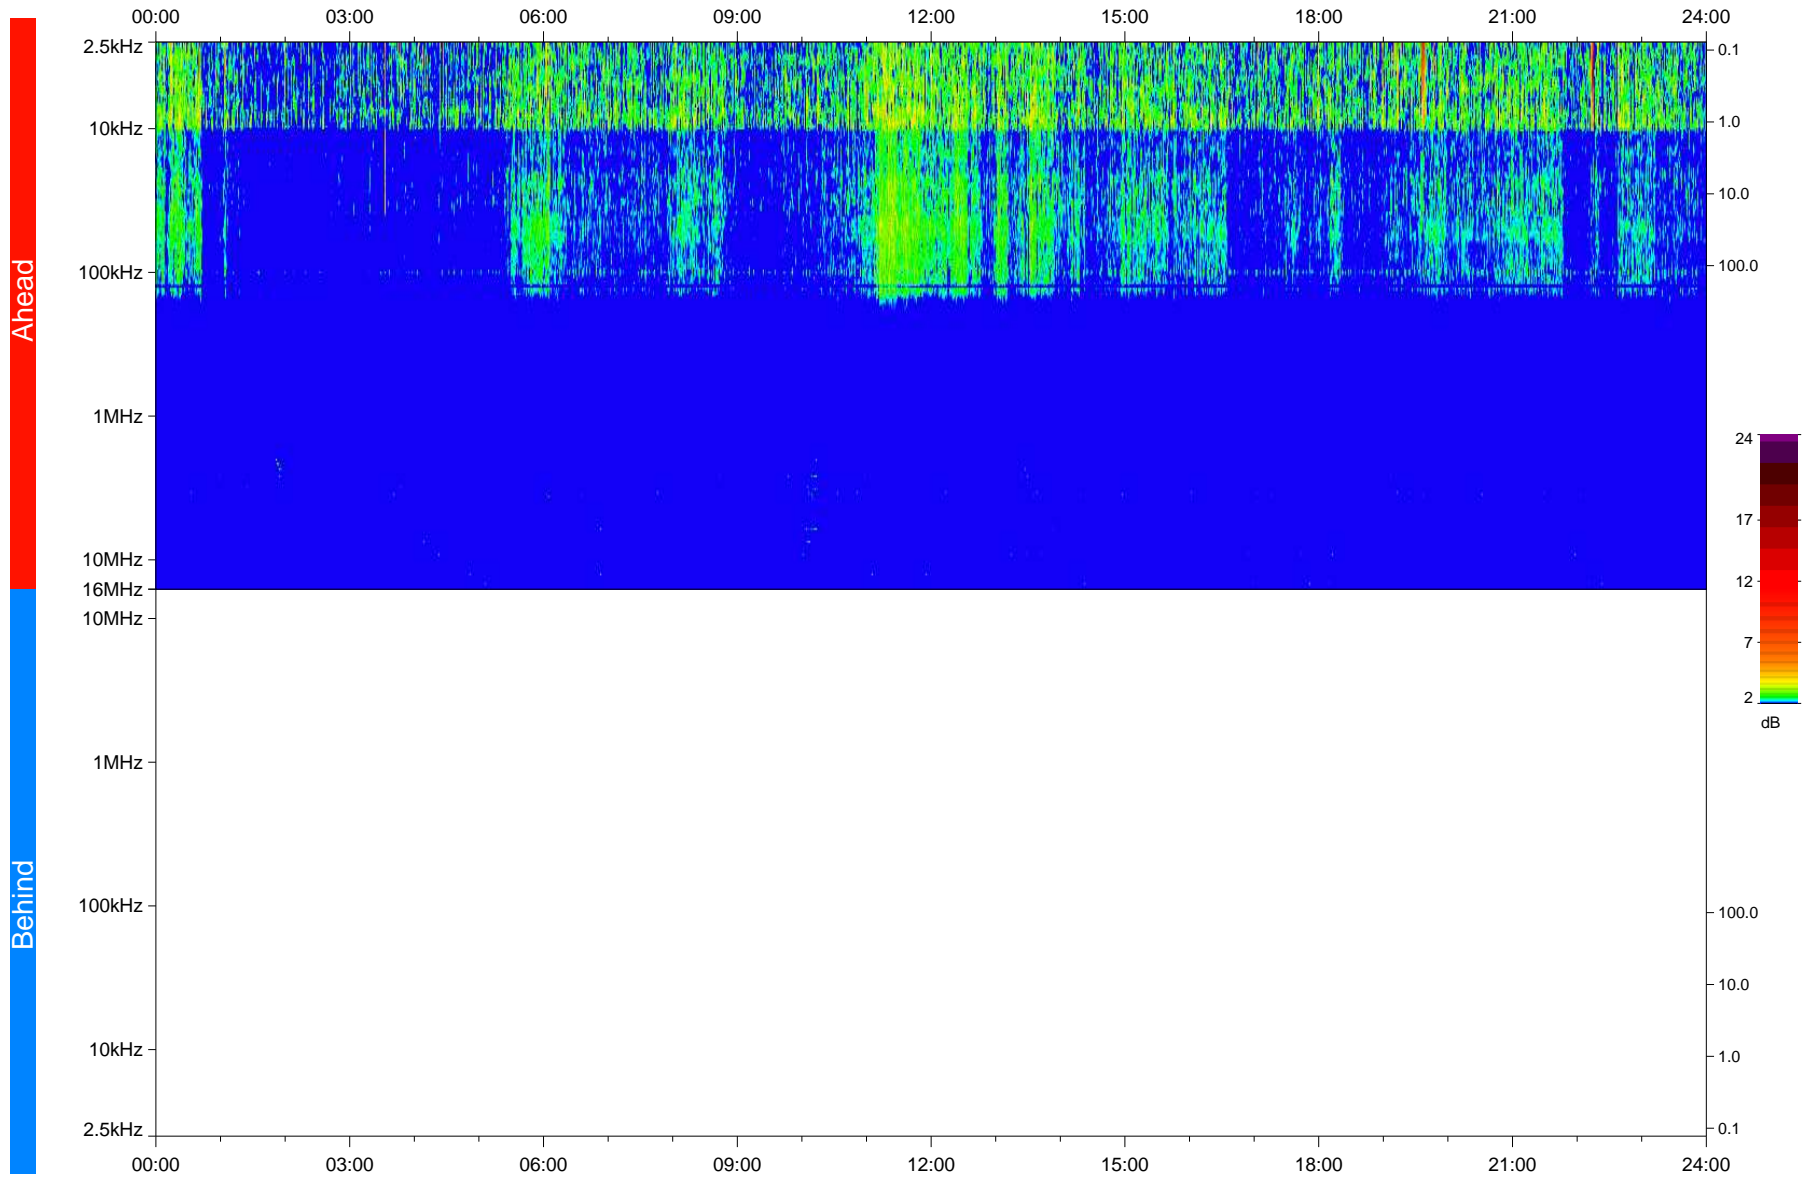

STEREO/WAVES Daily Summary - 29-Jan-2020 (DOY 029)

Ahead source file: swaves_ahead_2020_029_1_05.fin
Ahead PSE Angle: -77.9°

Behind PSE Angle: 78.7°
Behind source file: No STEREO-B data

Time (UTC)

file: stereo_swaves_daily-summary_color_20200129_v03
made by: space.umn.edu on macOS with IDL 8.8.2 on 2022-09-15 11:33:37, with TLib V945 / dynspec V311