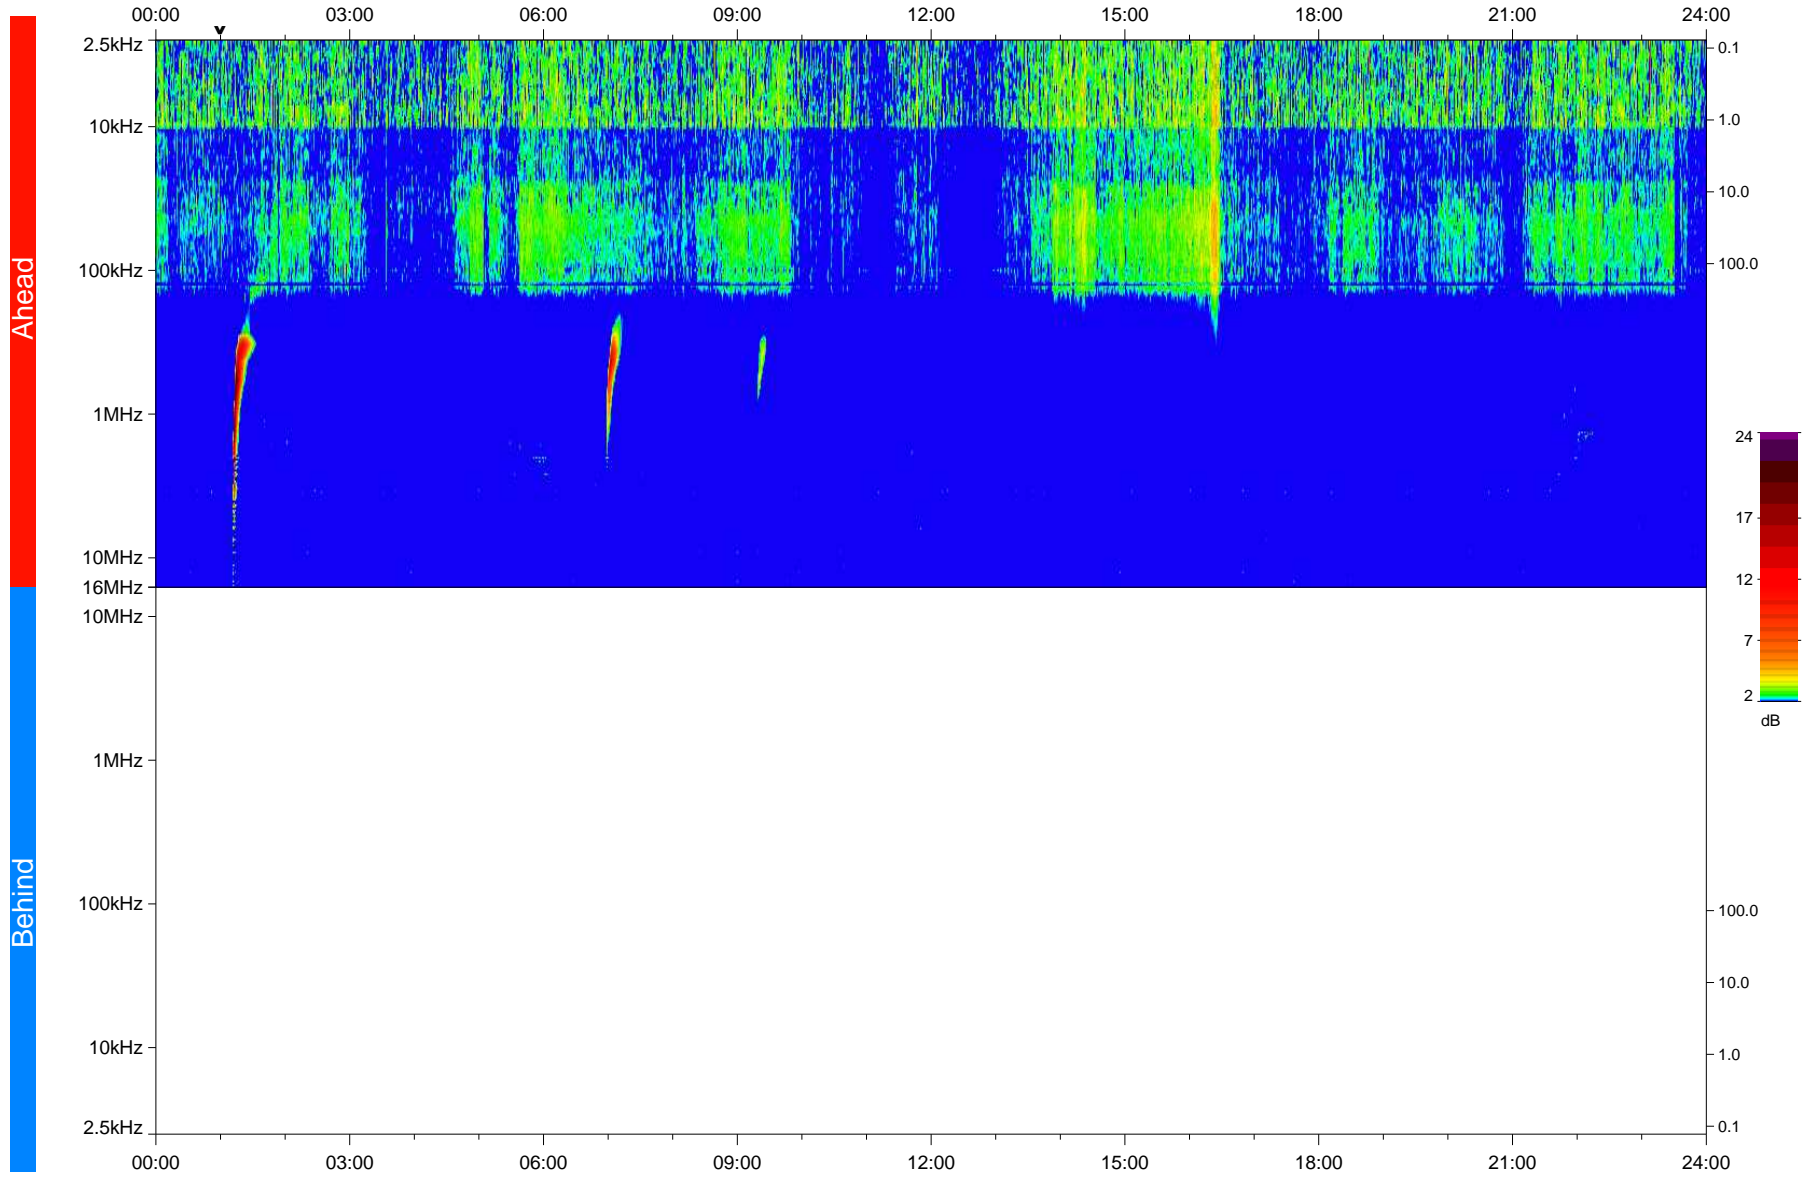

STEREO/WAVES Daily Summary - 28-Jan-2020 (DOY 028)

Ahead source file: swaves_ahead_2020_028_1_05.fin
Ahead PSE Angle: -77.9°

Behind PSE Angle: 78.8°
Behind source file: No STEREO-B data

Time (UTC)

file: stereo_swaves_daily-summary_color_20200128_v04
made by: space.umn.edu on macOS with IDL 8.8.2 on 2022-10-03 11:59:03, with TLib V945 / dynspec V311