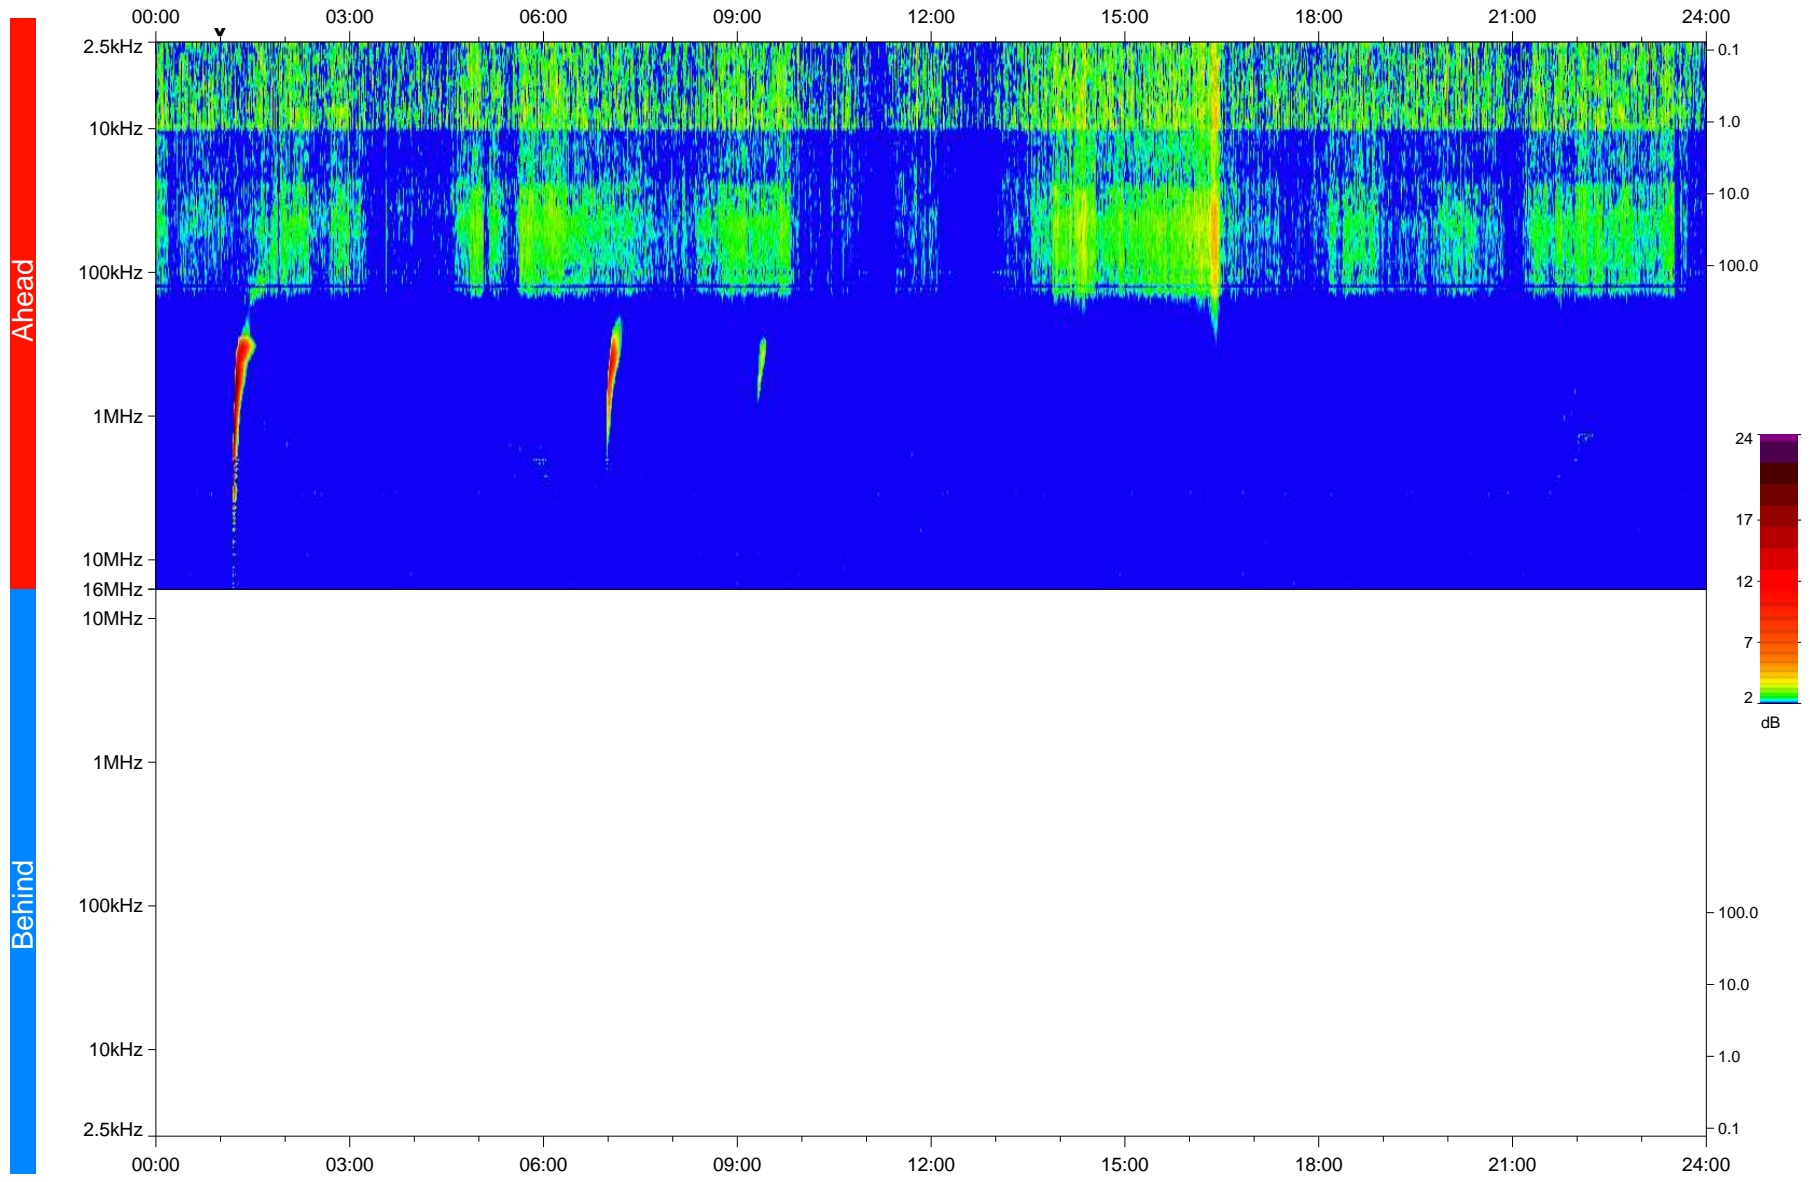

STEREO/WAVES Daily Summary - 28-Jan-2020 (DOY 028)

Ahead source file: swaves_ahead_2020_028_1_05.fin
Ahead PSE Angle: -77.9°

Behind PSE Angle: 78.8°
Behind source file: No STEREO-B data

Time (UTC)

file: stereo_swaves_daily-summary_color_20200128_v03
made by: space.umn.edu on macOS with IDL 8.8.2 on 2022-09-15 11:32:15, with TMLib V945 / dynspec V311