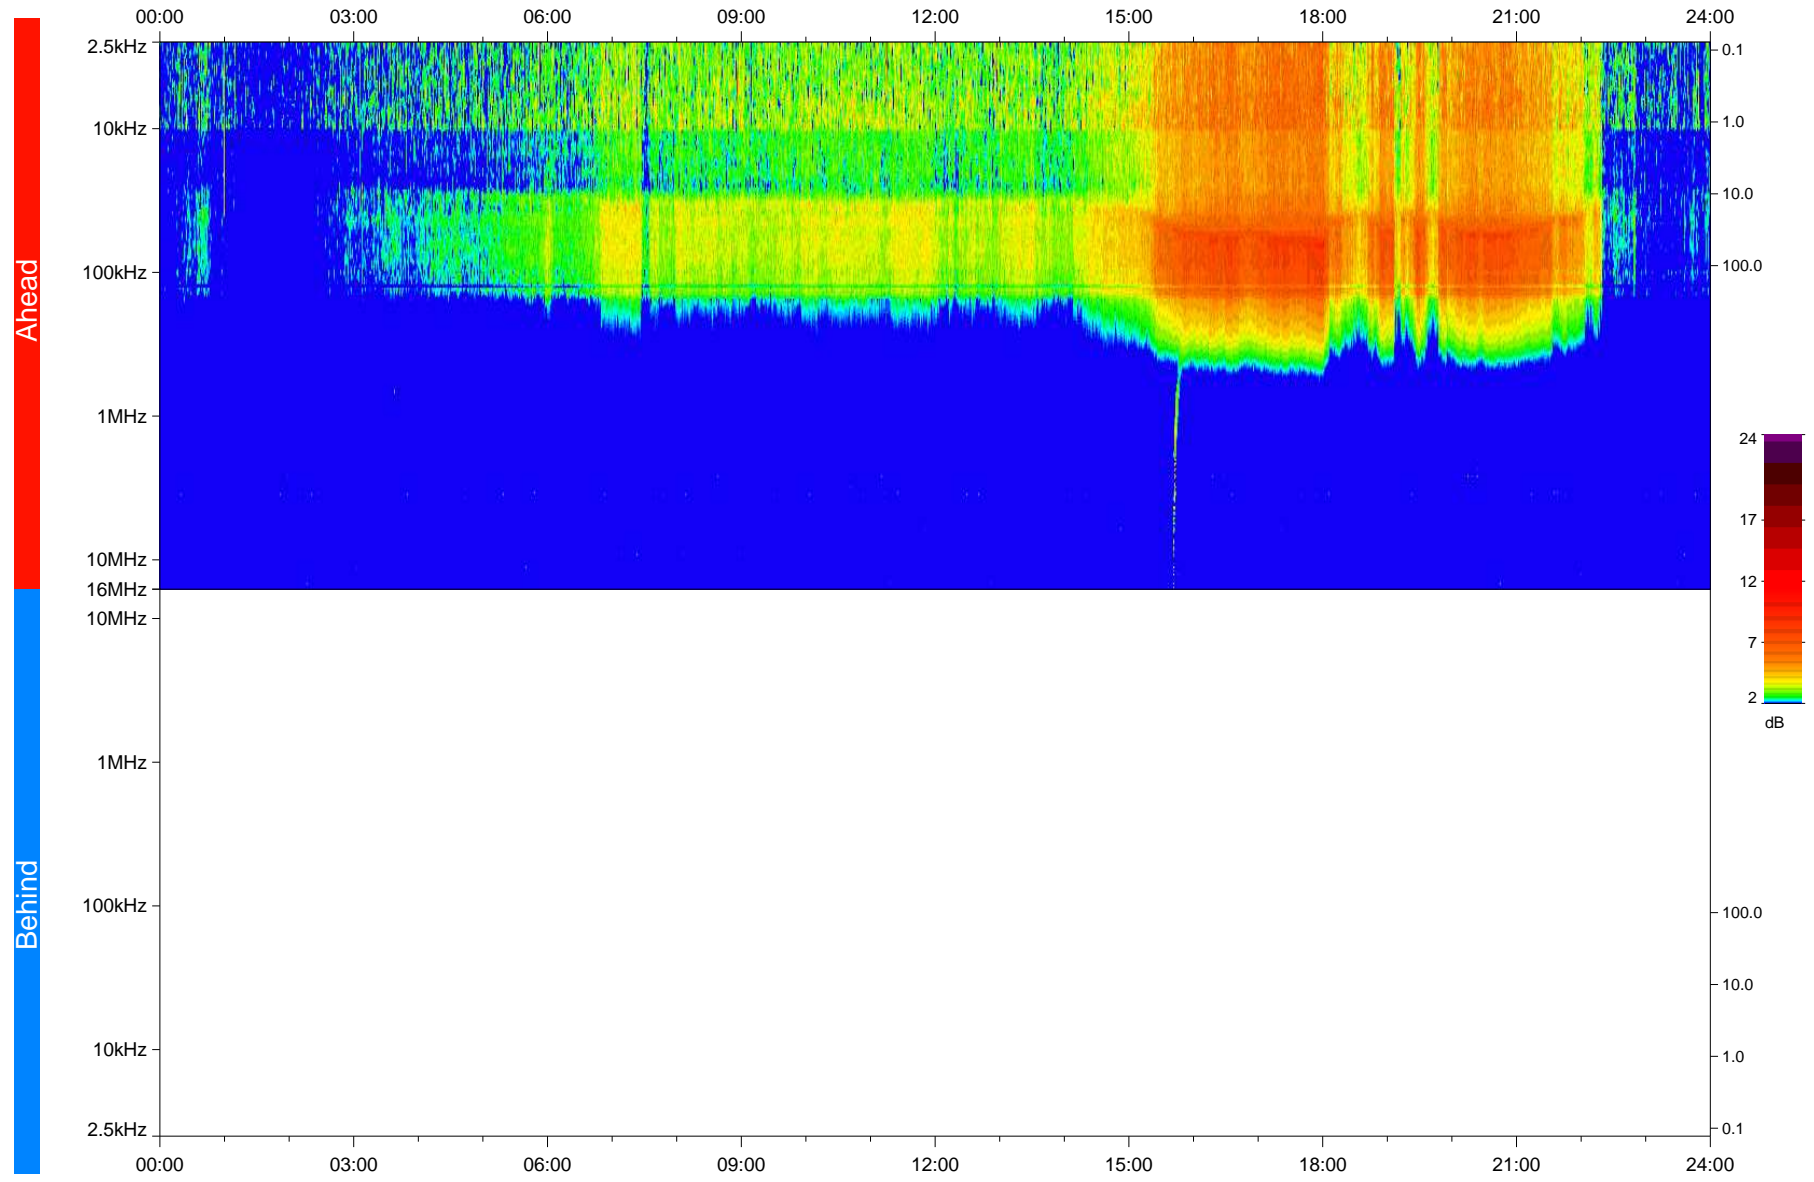

STEREO/WAVES Daily Summary - 27-Jan-2020 (DOY 027)

Ahead source file: swaves_ahead_2020_027_1_05.fin
Ahead PSE Angle: -78.0°

Behind PSE Angle: 78.9°
Behind source file: No STEREO-B data

Time (UTC)

file: stereo_swaves_daily-summary_color_20200127_v04
made by: space.umn.edu on macOS with IDL 8.8.2 on 2022-10-03 11:57:34, with TMLib V945 / dynspec V311