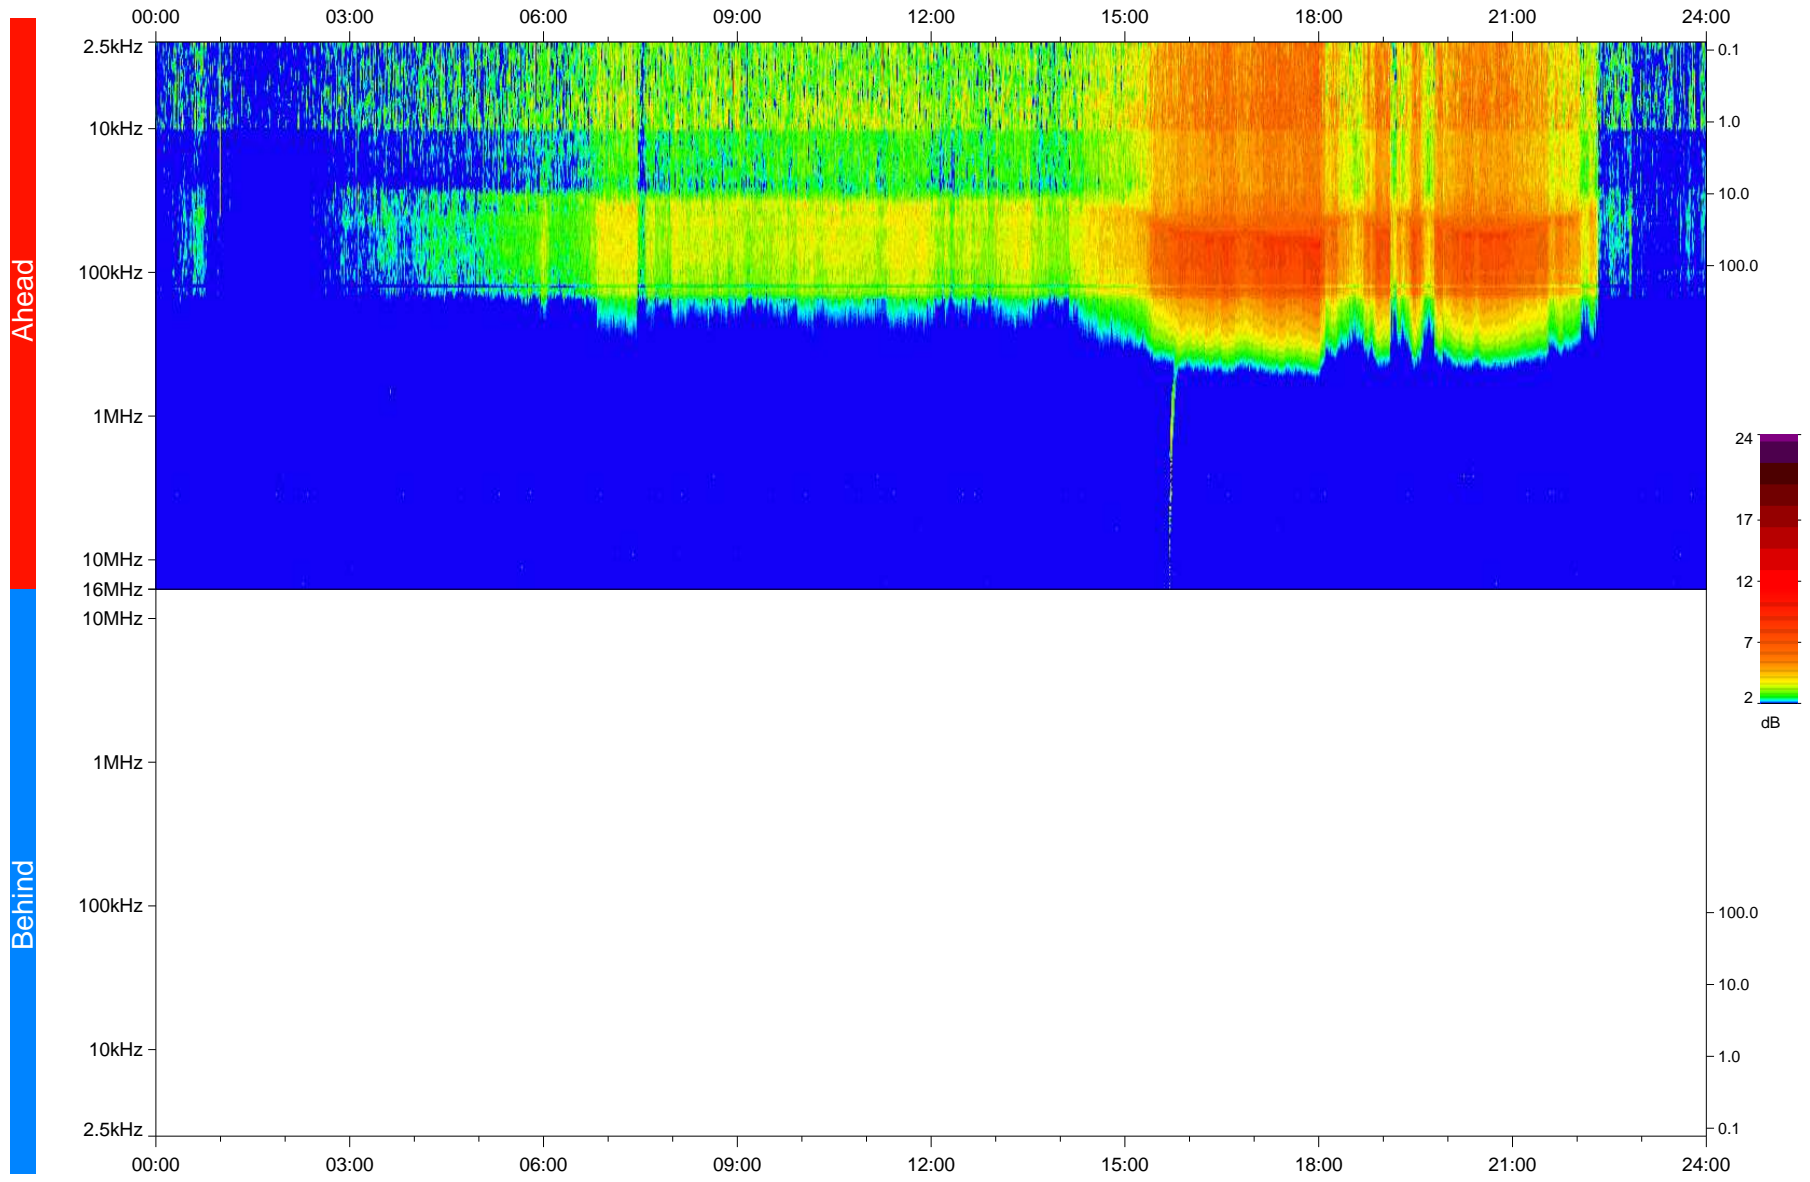

STEREO/WAVES Daily Summary - 27-Jan-2020 (DOY 027)

Ahead source file: swaves_ahead_2020_027_1_05.fin
Ahead PSE Angle: -78.0°

Behind PSE Angle: 78.9°
Behind source file: No STEREO-B data

Time (UTC)

file: stereo_swaves_daily-summary_color_20200127_v03
made by: space.umn.edu on macOS with IDL 8.8.2 on 2022-09-15 11:30:54, with TLib V945 / dynspec V311