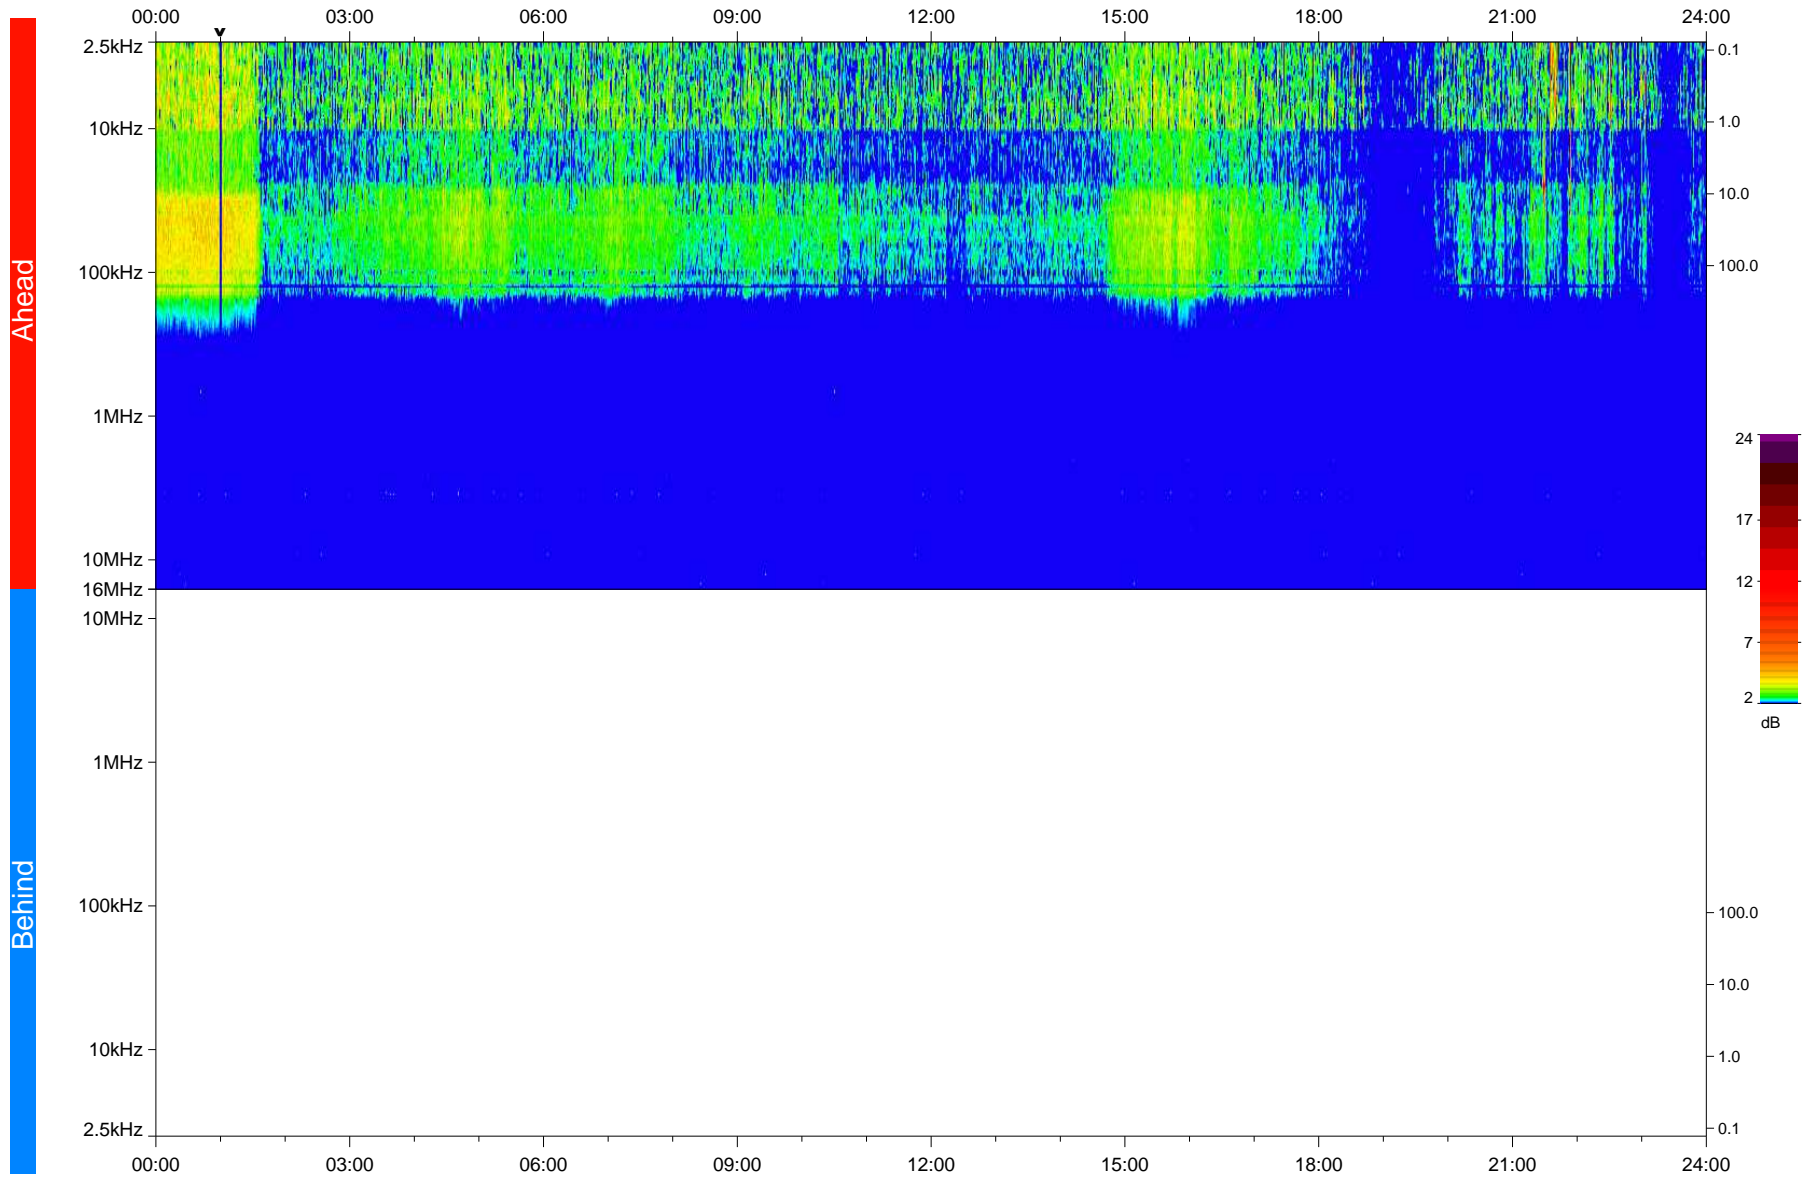

STEREO/WAVES Daily Summary - 26-Jan-2020 (DOY 026)

Ahead source file: swaves_ahead_2020_026_1_05.fin
Ahead PSE Angle: -78.0°

Behind PSE Angle: 78.9°
Behind source file: No STEREO-B data

Time (UTC)

file: stereo_swaves_daily-summary_color_20200126_v04
made by: space.umn.edu on macOS with IDL 8.8.2 on 2022-10-03 11:56:03, with TLib V945 / dynspec V311