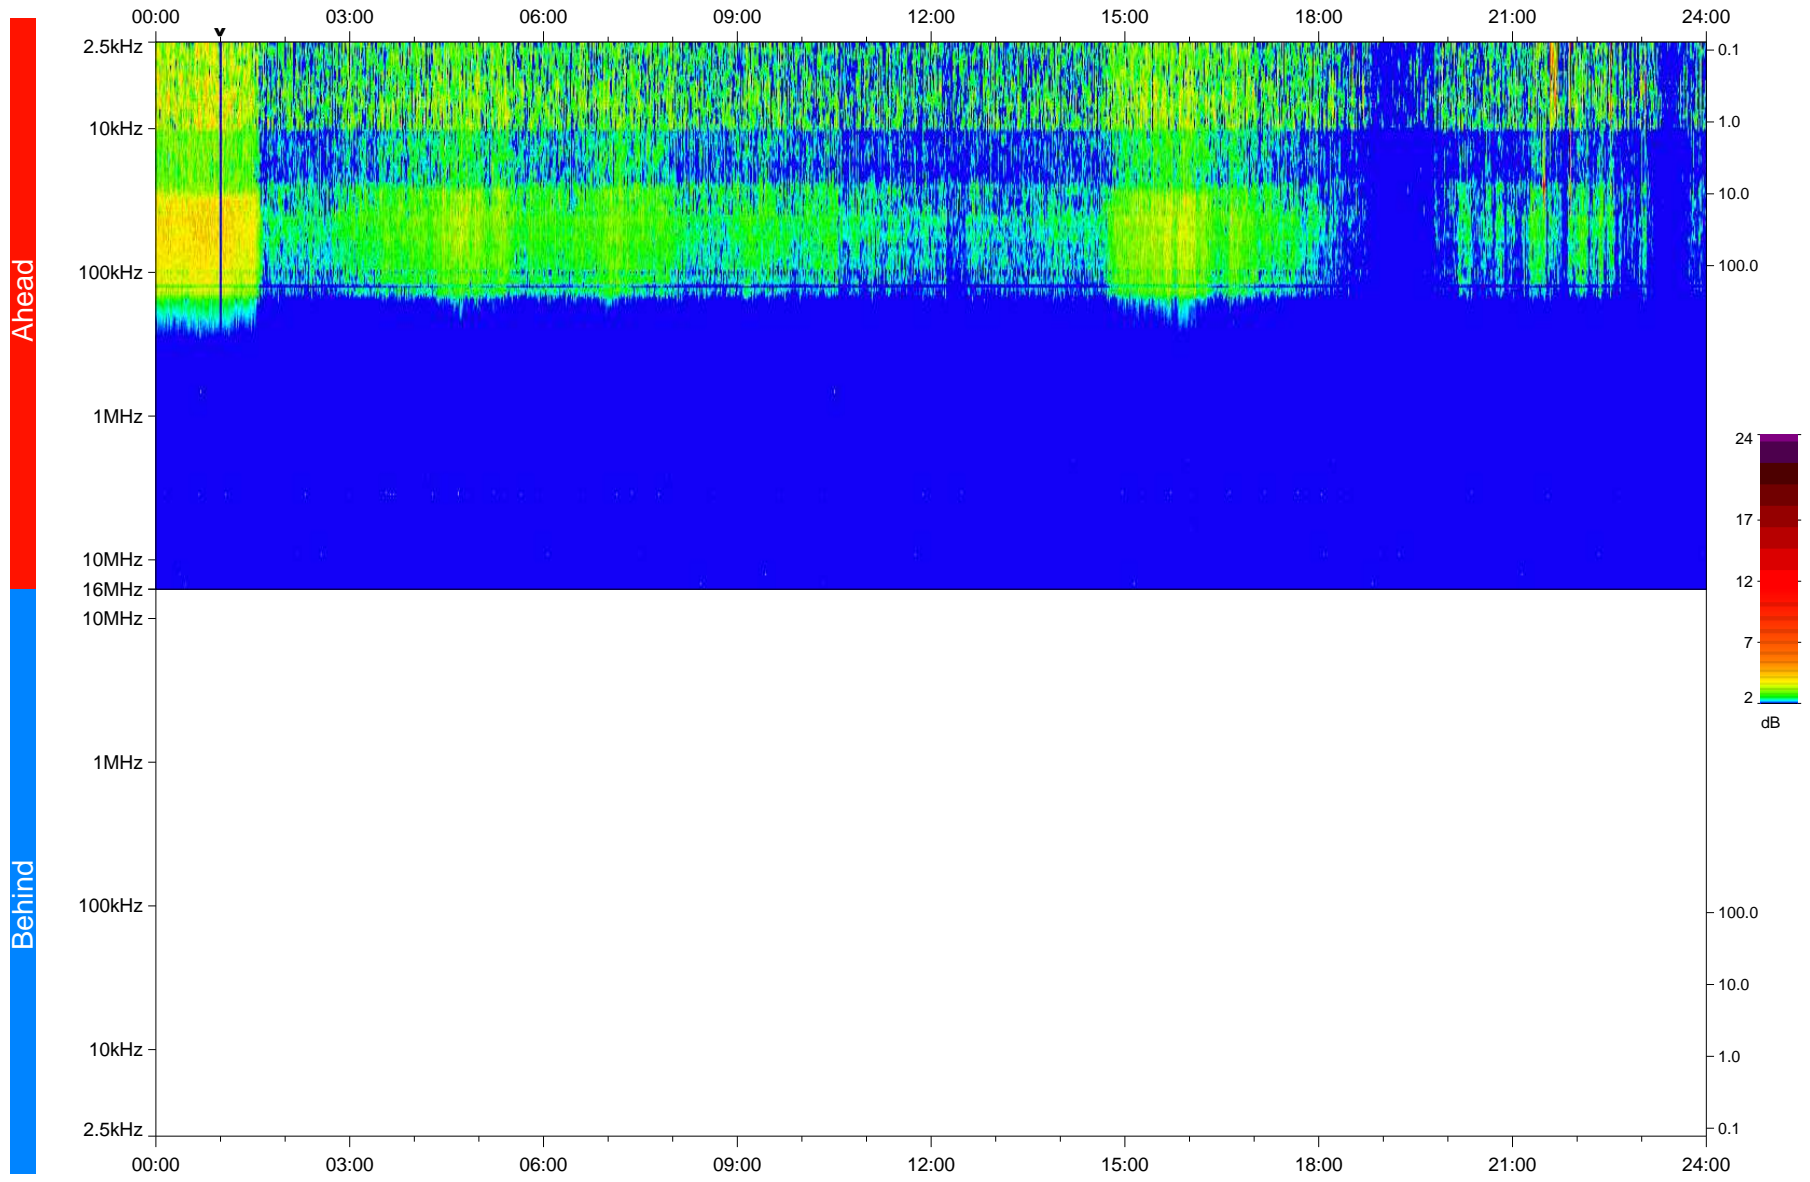

STEREO/WAVES Daily Summary - 26-Jan-2020 (DOY 026)

Ahead source file: swaves_ahead_2020_026_1_05.fin
Ahead PSE Angle: -78.0°

Behind PSE Angle: 78.9°
Behind source file: No STEREO-B data

Time (UTC)

file: stereo_swaves_daily-summary_color_20200126_v03
made by: space.umn.edu on macOS with IDL 8.8.2 on 2022-09-15 11:29:31, with TLib V945 / dynspec V311