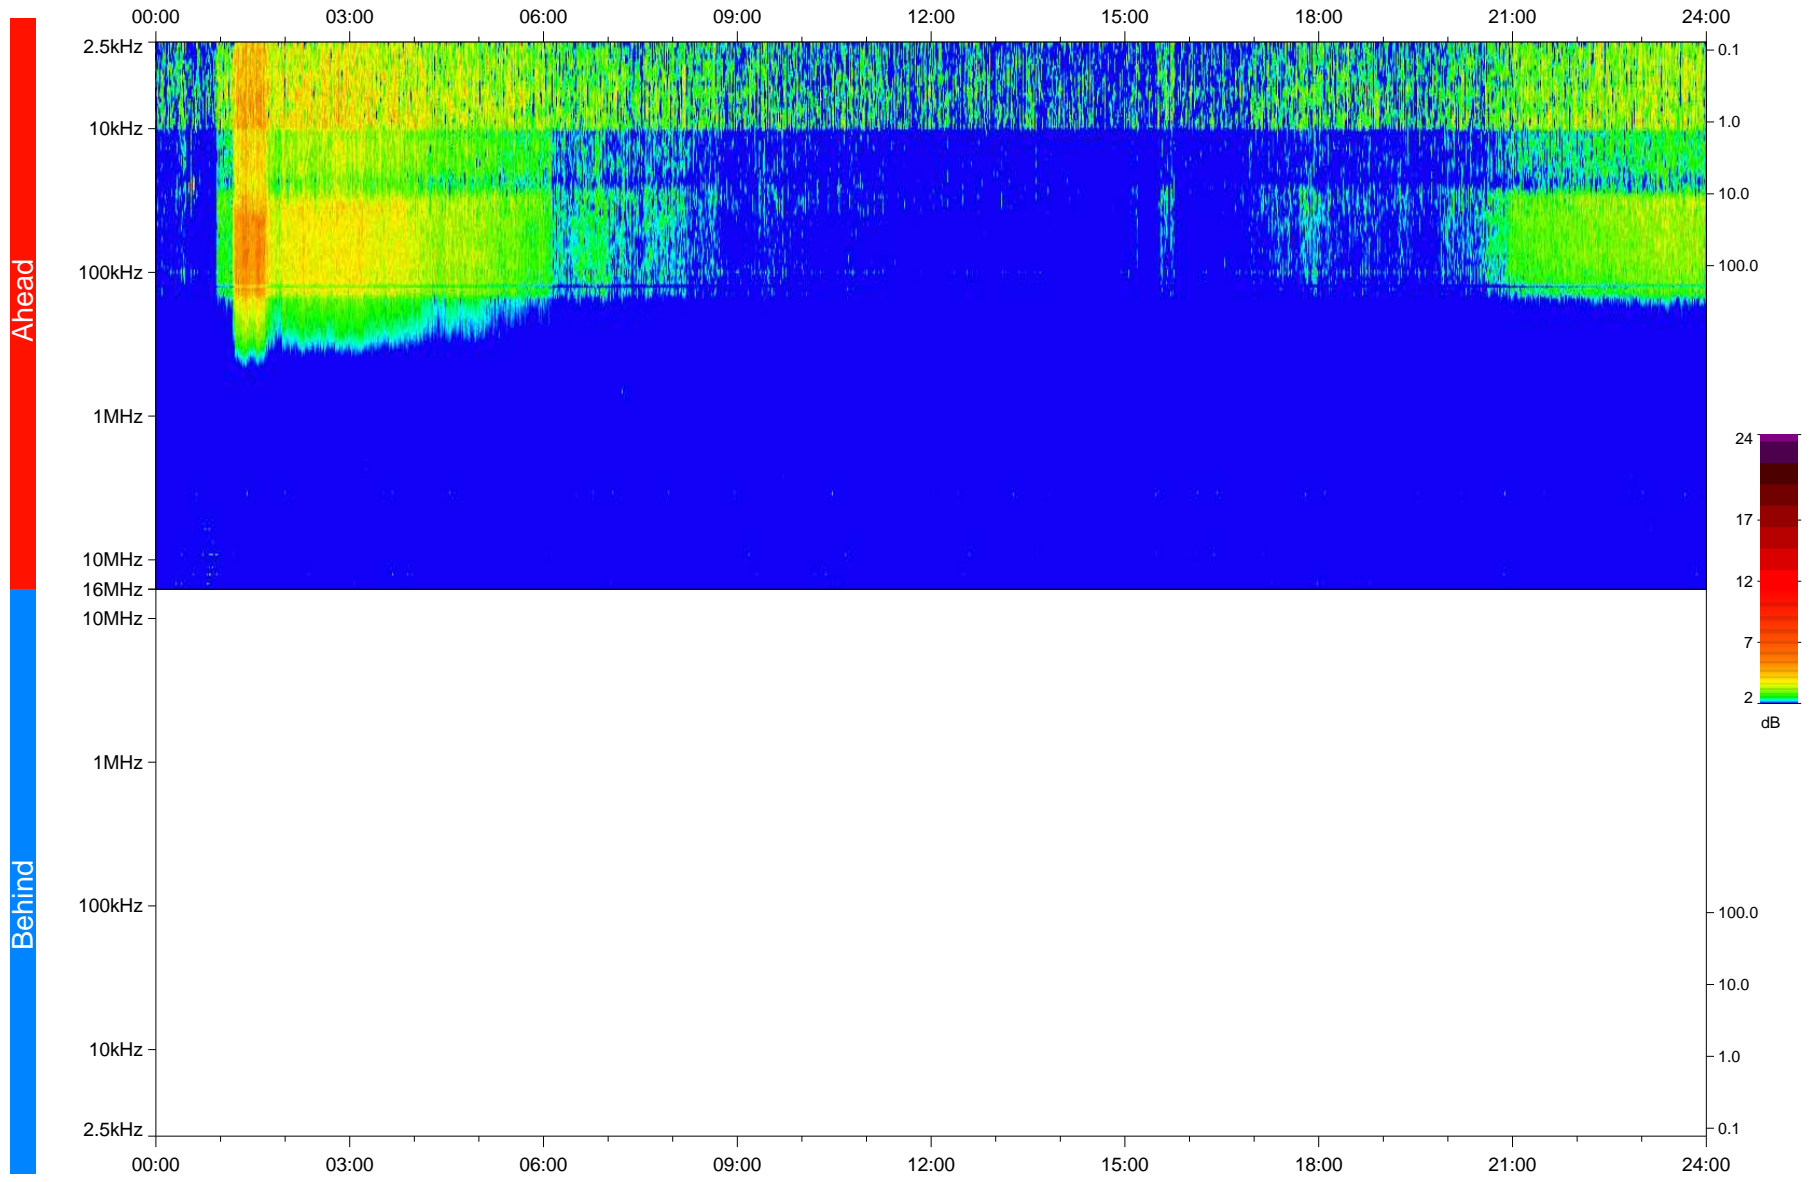

STEREO/WAVES Daily Summary - 25-Jan-2020 (DOY 025)

Ahead source file: swaves_ahead_2020_025_1_05.fin
Ahead PSE Angle: -78.1°

Behind PSE Angle: 79.0°
Behind source file: No STEREO-B data

Time (UTC)

file: stereo_swaves_daily-summary_color_20200125_v04
made by: space.umn.edu on macOS with IDL 8.8.2 on 2022-10-03 11:54:33, with TLib V945 / dynspec V311