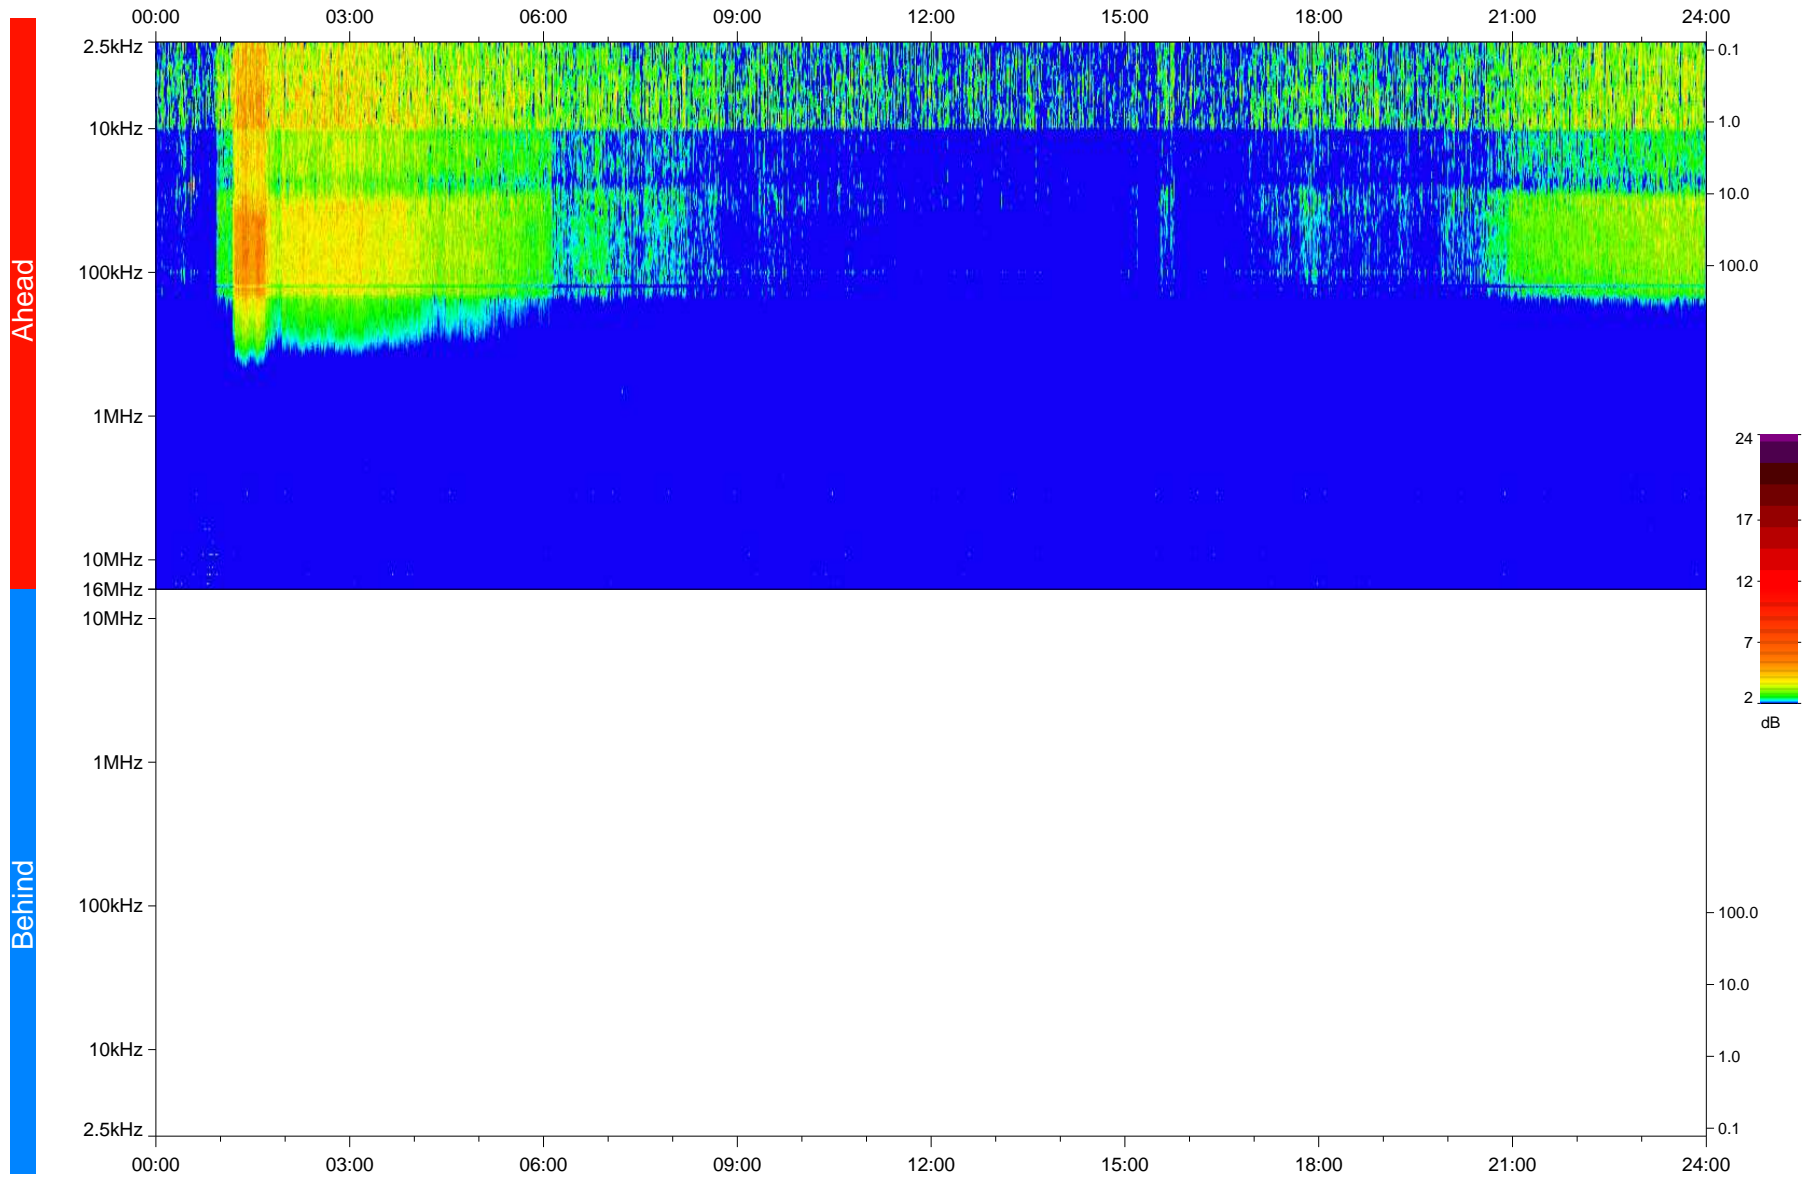

# STEREO/WAVES Daily Summary - 25-Jan-2020 (DOY 025)

Ahead source file: swaves\_ahead\_2020\_025\_1\_05.fin  
Ahead PSE Angle: -78.1°

Behind PSE Angle: 79.0°  
Behind source file: No STEREO-B data

Time (UTC)

file: stereo\_swaves\_daily-summary\_color\_20200125\_v03  
made by: space.umn.edu on macOS with IDL 8.8.2 on 2022-09-15 11:28:09, with TLib V945 / dynspec V311