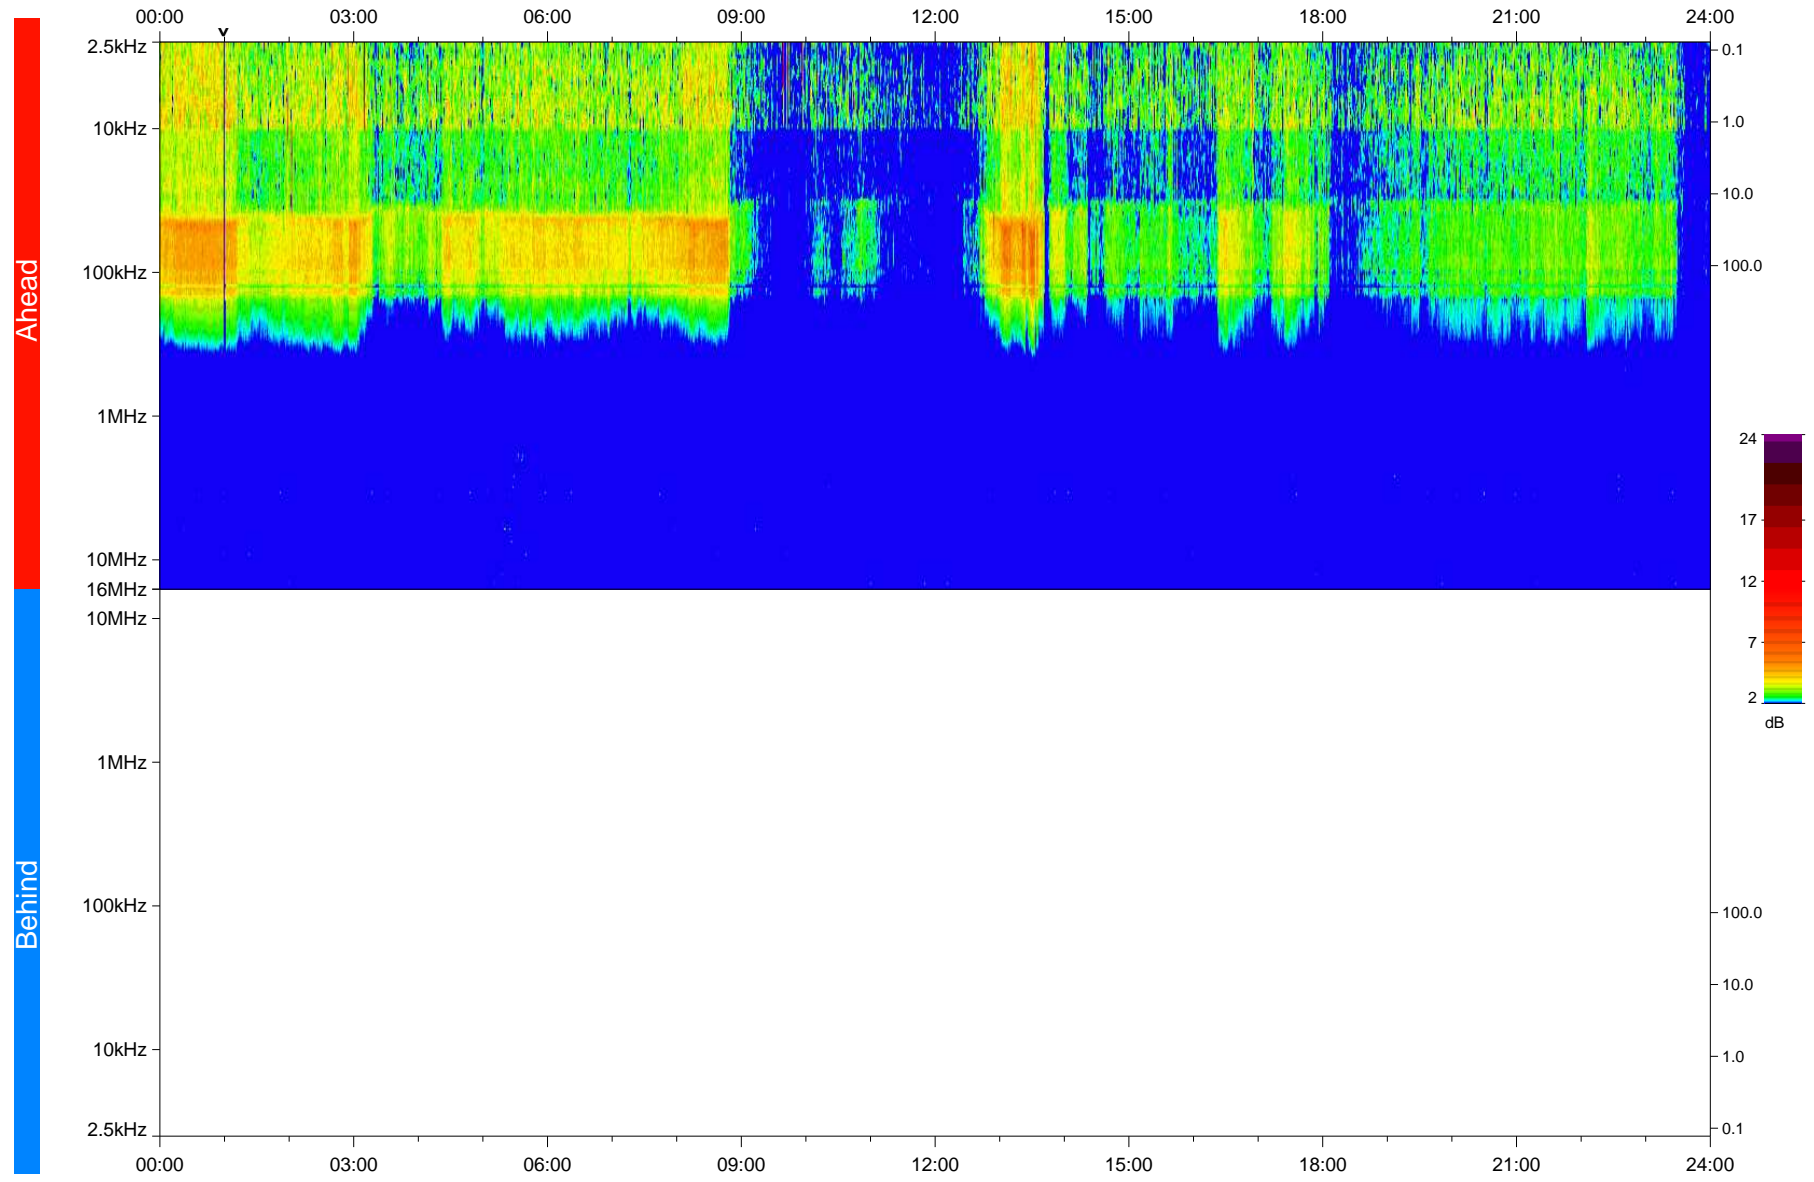

STEREO/WAVES Daily Summary - 24-Jan-2020 (DOY 024)

Ahead source file: swaves_ahead_2020_024_1_05.fin
Ahead PSE Angle: -78.1°

Behind PSE Angle: 79.0°
Behind source file: No STEREO-B data

Time (UTC)

file: stereo_swaves_daily-summary_color_20200124_v04
made by: space.umn.edu on macOS with IDL 8.8.2 on 2022-10-03 11:53:02, with TLib V945 / dynspec V311