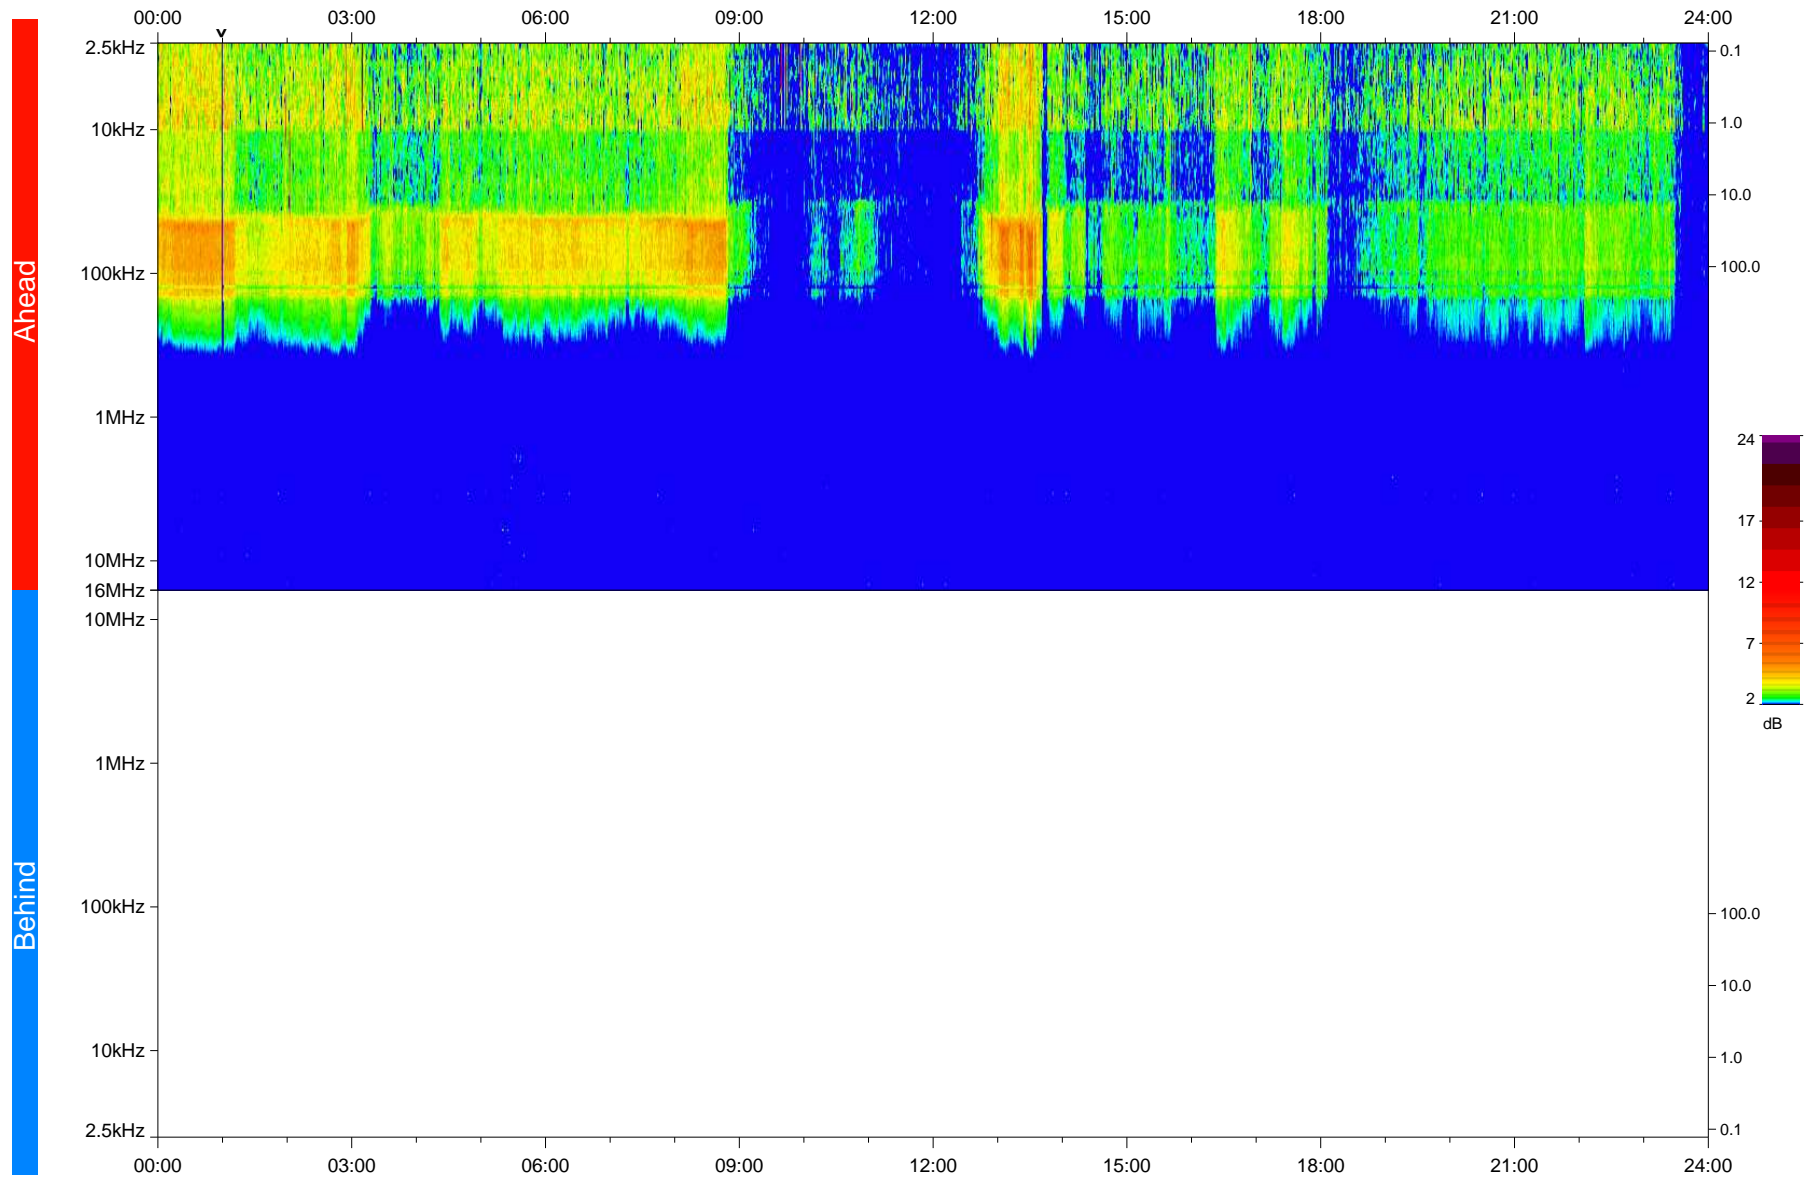

STEREO/WAVES Daily Summary - 24-Jan-2020 (DOY 024)

Ahead source file: swaves_ahead_2020_024_1_05.fin
Ahead PSE Angle: -78.1°

Behind PSE Angle: 79.0°
Behind source file: No STEREO-B data

Time (UTC)

file: stereo_swaves_daily-summary_color_20200124_v03
made by: space.umn.edu on macOS with IDL 8.8.2 on 2022-09-15 11:26:46, with TLib V945 / dynspec V311