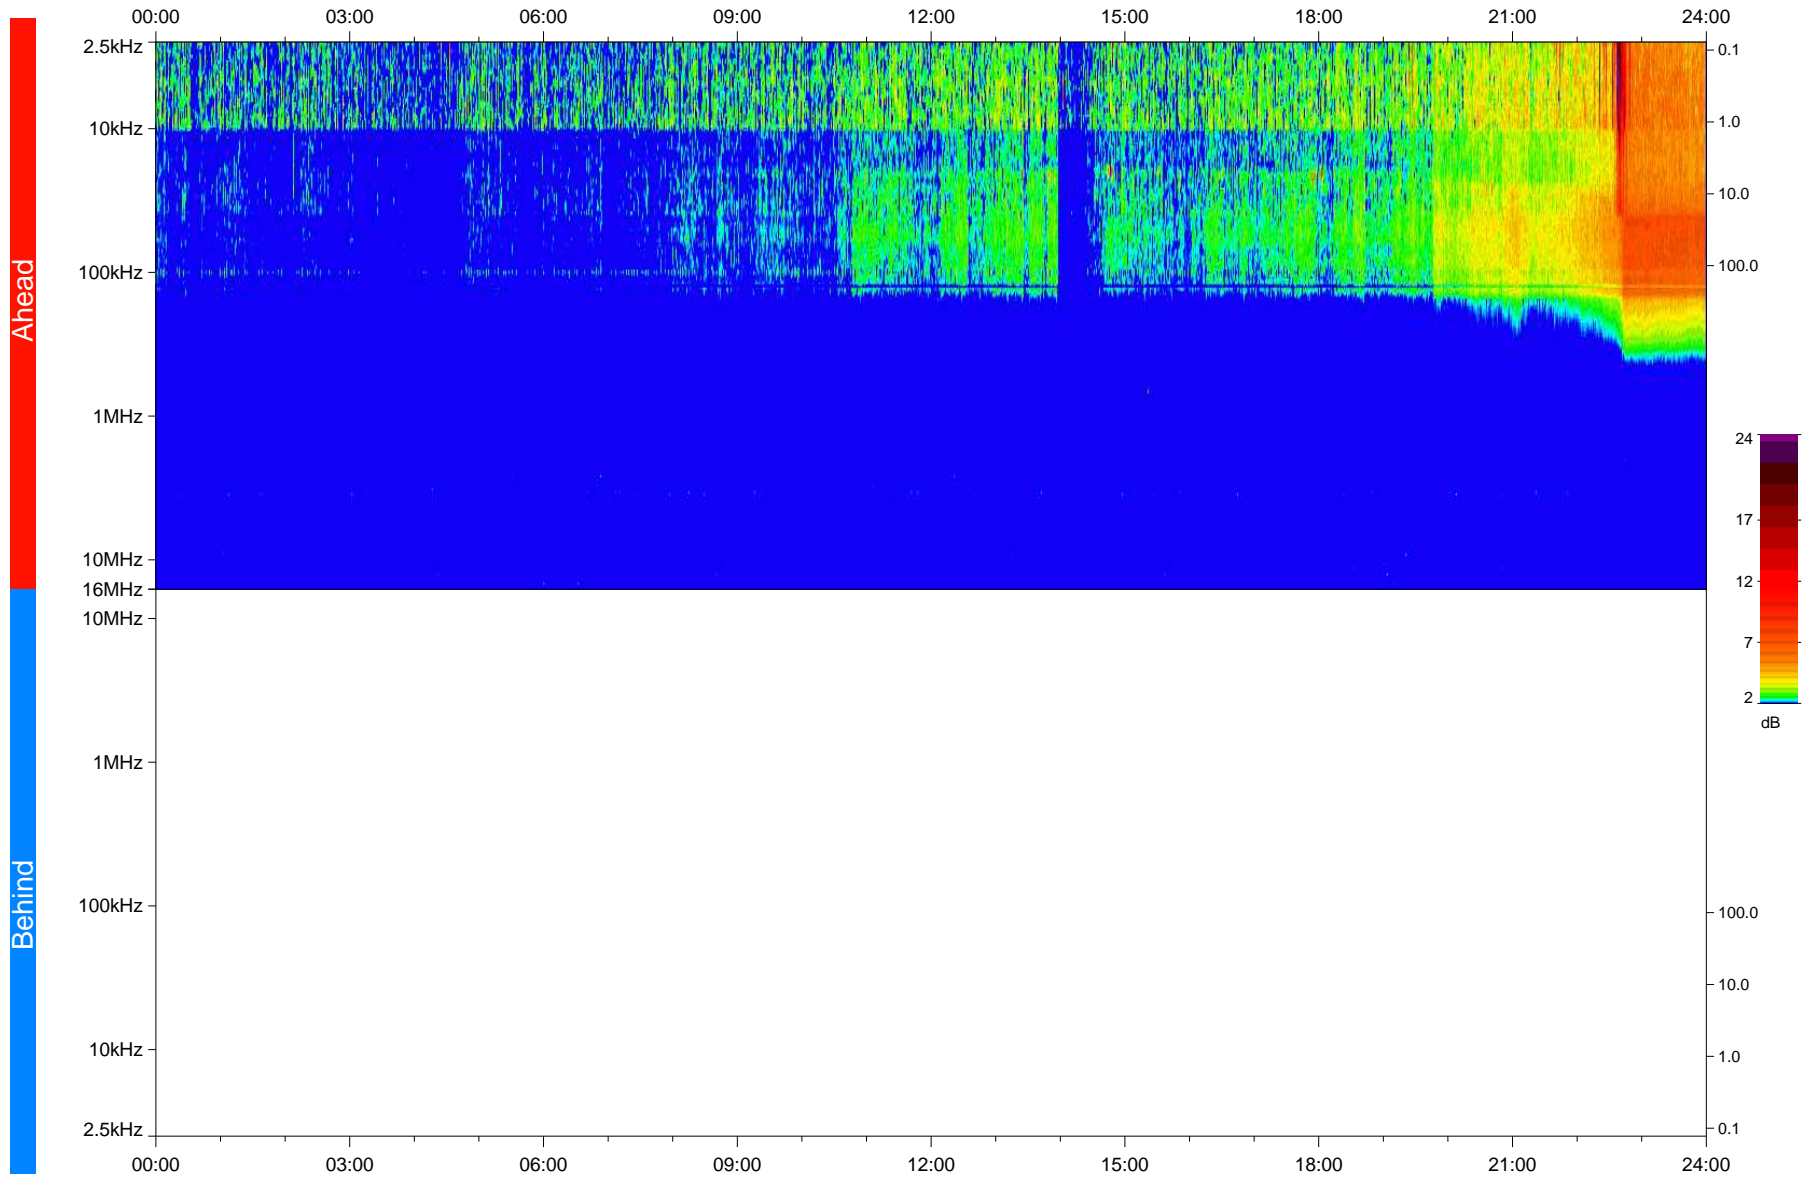

# STEREO/WAVES Daily Summary - 23-Jan-2020 (DOY 023)

Ahead source file: swaves\_ahead\_2020\_023\_1\_05.fin  
Ahead PSE Angle: -78.1°

Behind PSE Angle: 79.2°  
Behind source file: No STEREO-B data

Time (UTC)

file: stereo\_swaves\_daily-summary\_color\_20200123\_v04  
made by: space.umn.edu on macOS with IDL 8.8.2 on 2022-10-03 11:51:32, with TLib V945 / dynspec V311