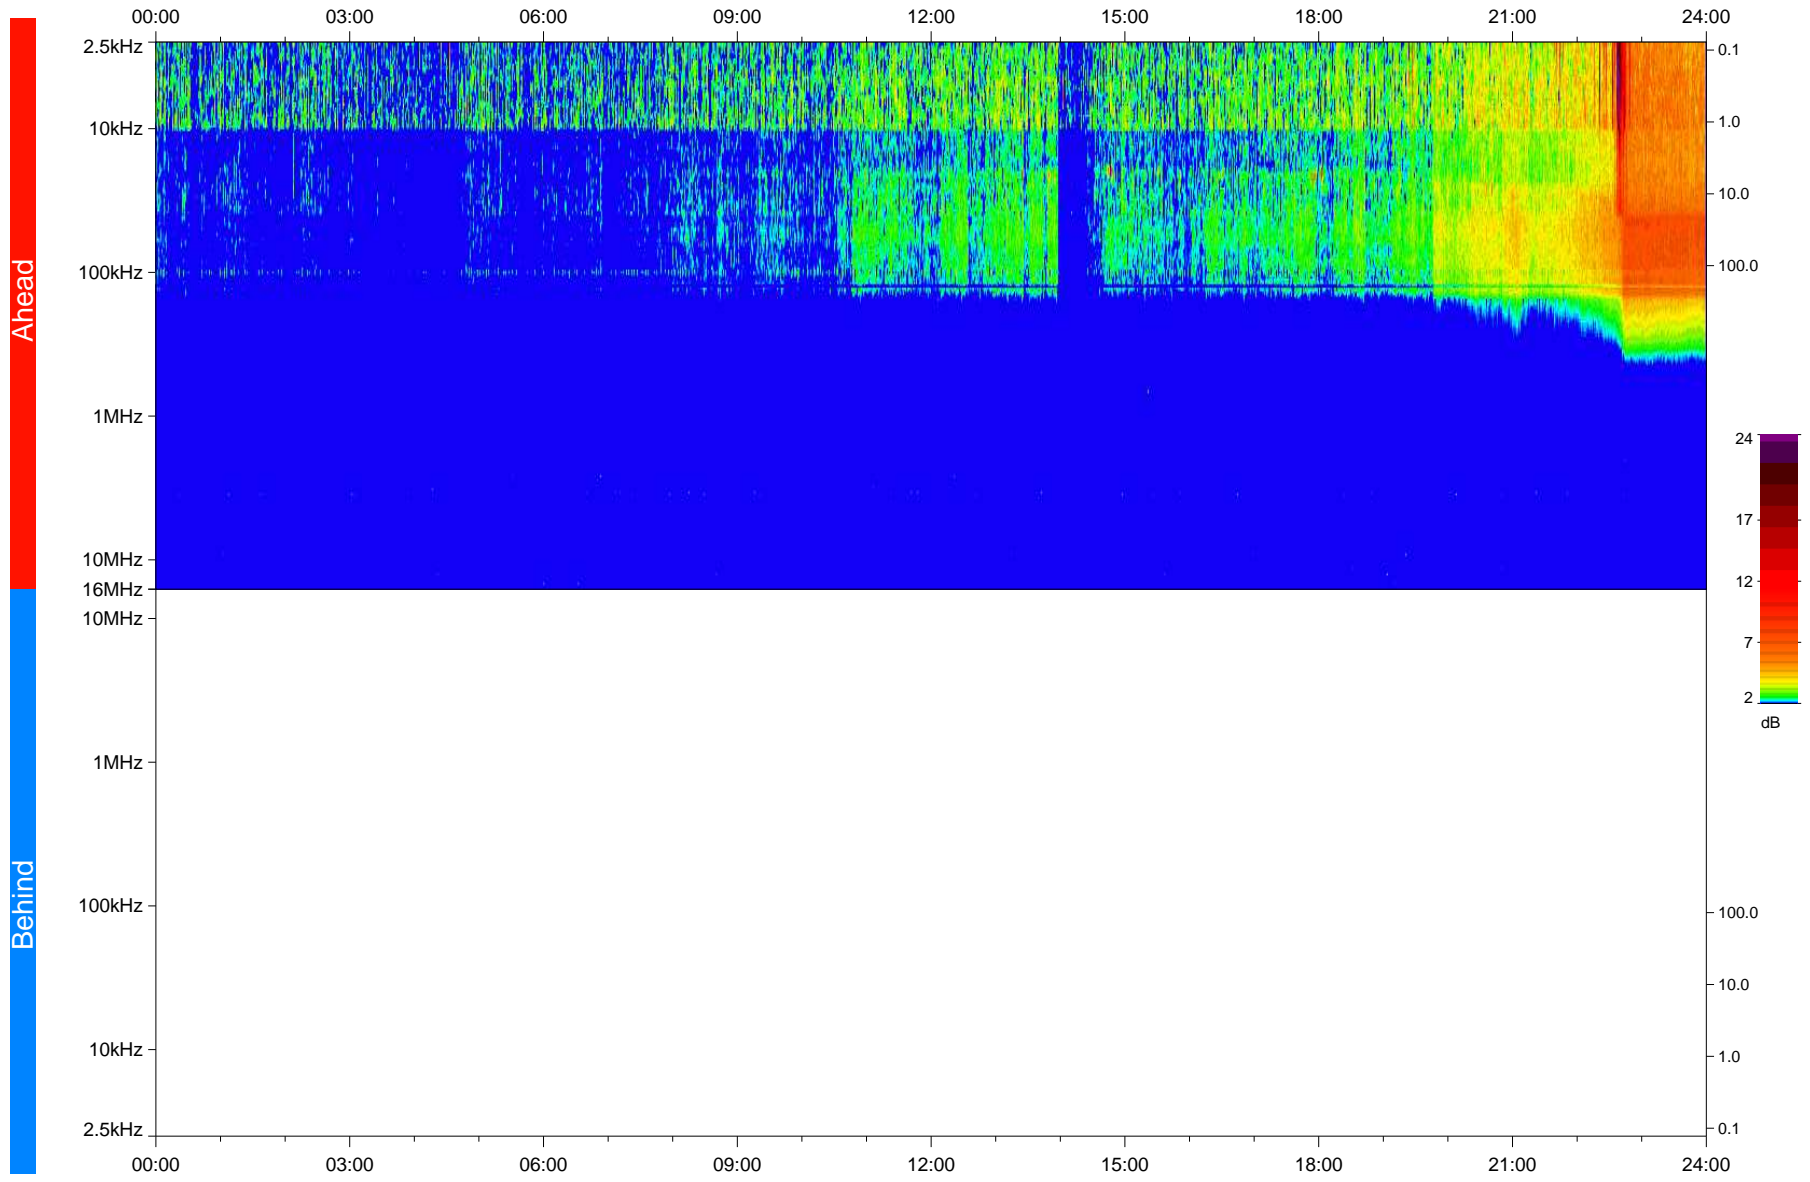

STEREO/WAVES Daily Summary - 23-Jan-2020 (DOY 023)

Ahead source file: swaves_ahead_2020_023_1_05.fin
Ahead PSE Angle: -78.1°

Behind PSE Angle: 79.2°
Behind source file: No STEREO-B data

Time (UTC)

file: stereo_swaves_daily-summary_color_20200123_v03
made by: space.umn.edu on macOS with IDL 8.8.2 on 2022-09-15 11:25:23, with TLib V945 / dynspec V311