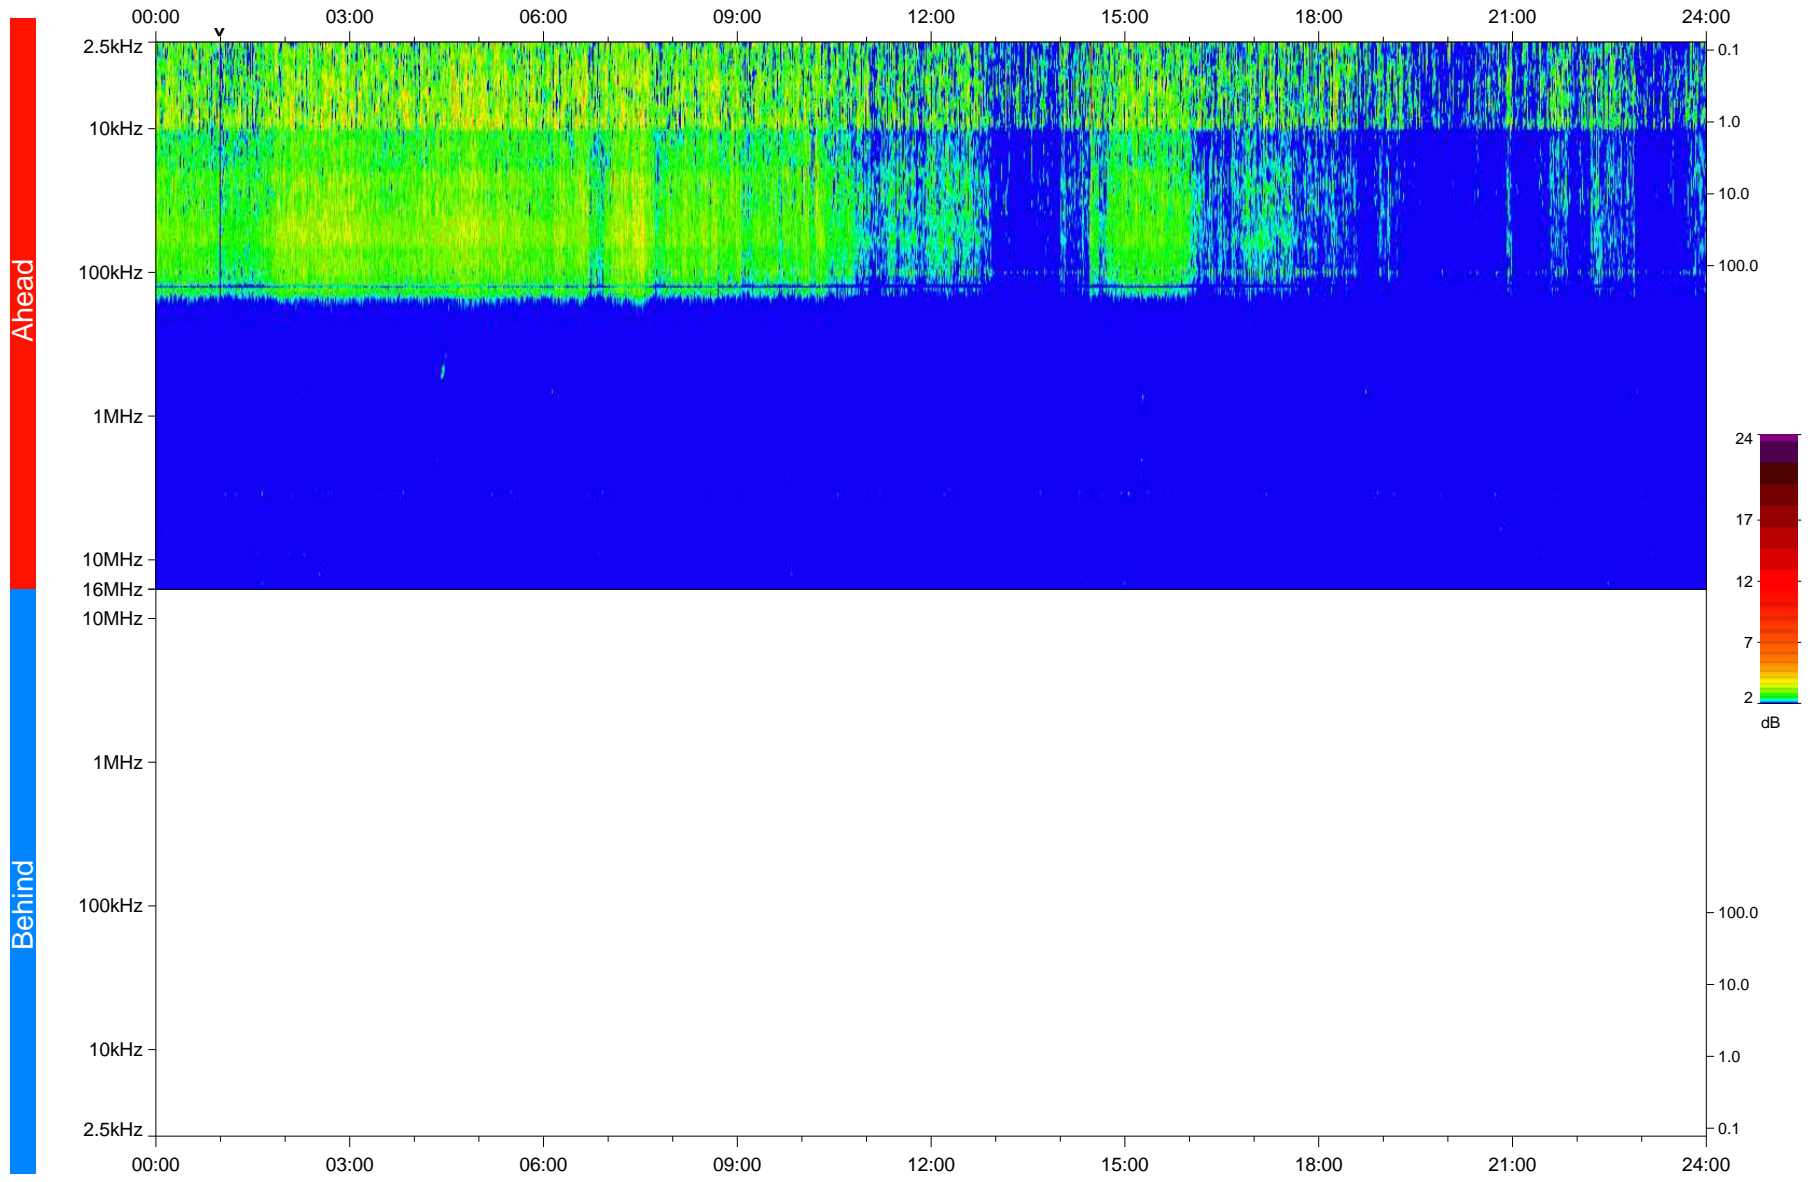

# STEREO/WAVES Daily Summary - 22-Jan-2020 (DOY 022)

Ahead source file: swaves\_ahead\_2020\_022\_1\_05.fin  
Ahead PSE Angle: -78.1°

Behind PSE Angle: 79.3°  
Behind source file: No STEREO-B data

Time (UTC)

file: stereo\_swaves\_daily-summary\_color\_20200122\_v04  
made by: space.umn.edu on macOS with IDL 8.8.2 on 2022-10-03 11:50:02, with TLib V945 / dynspec V311