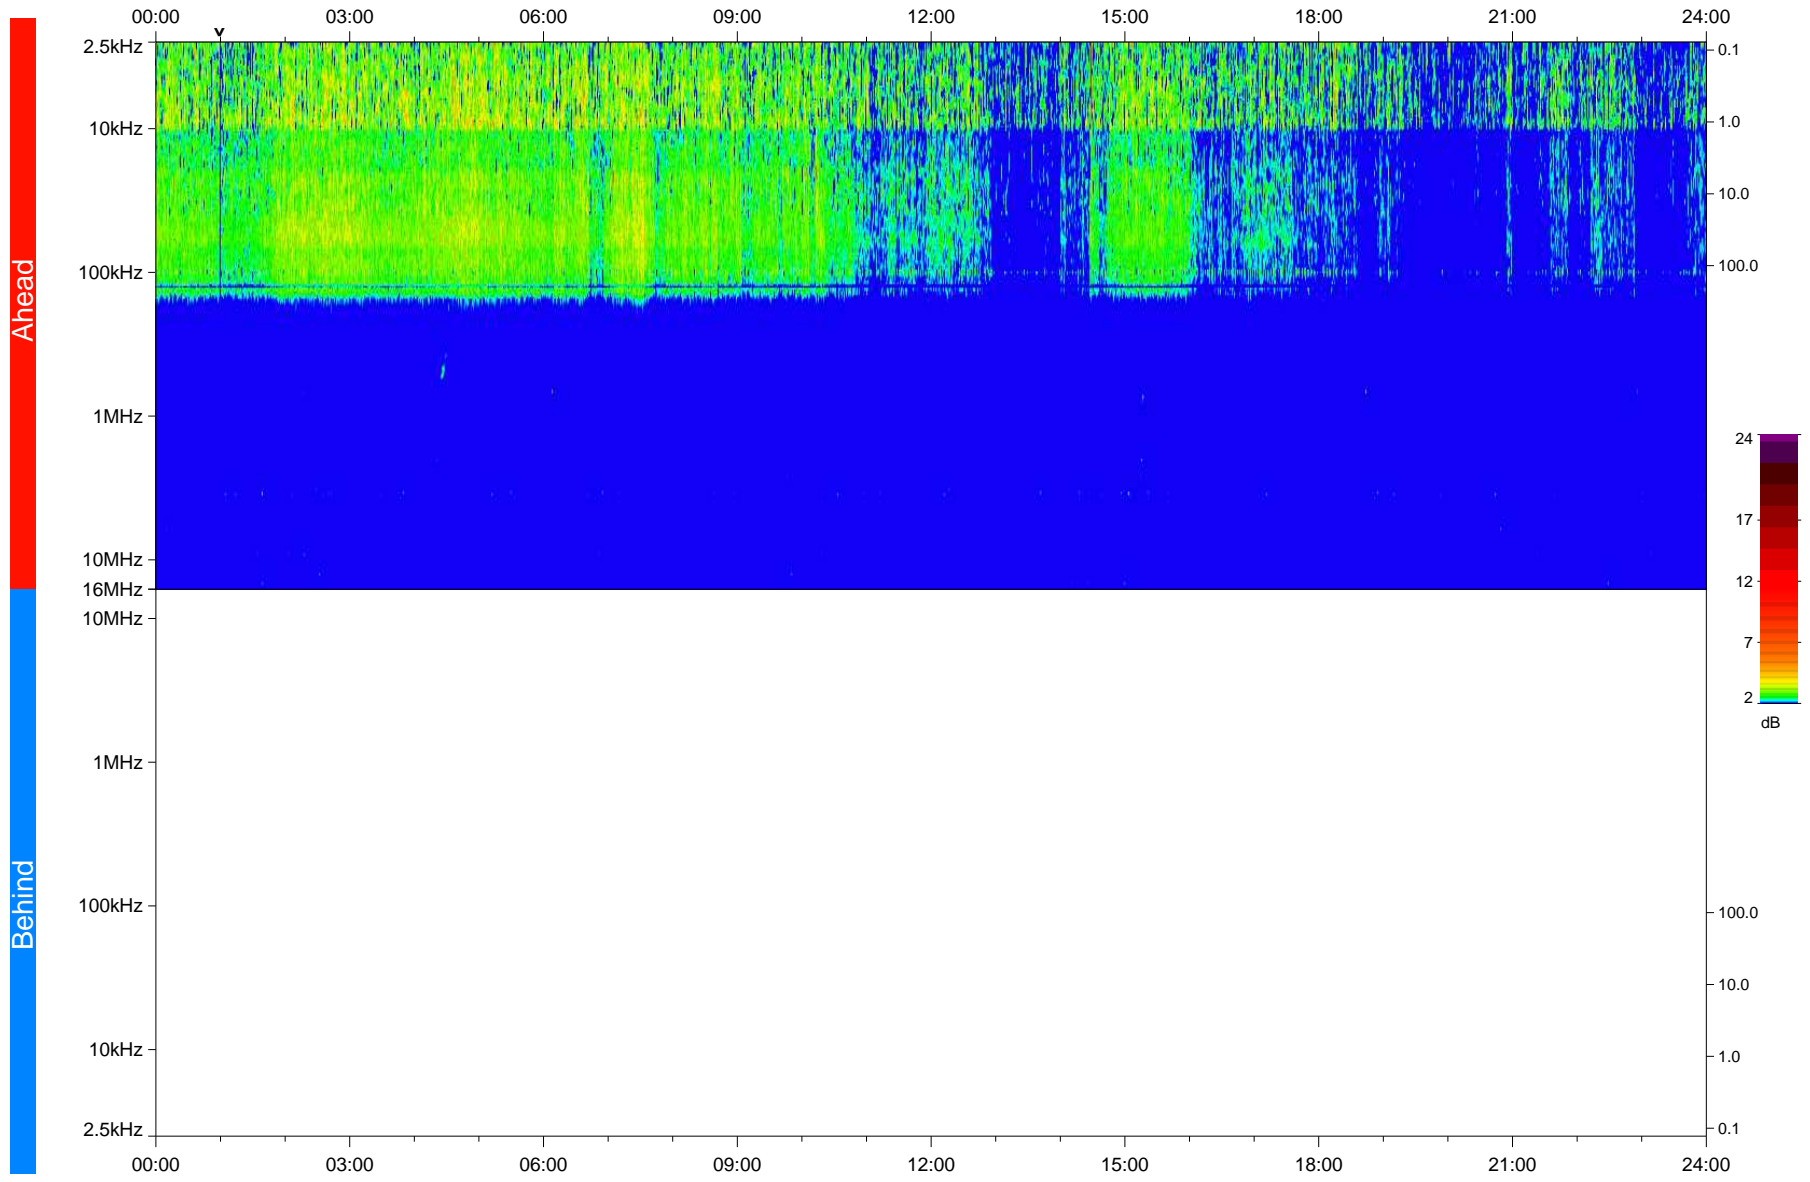

# STEREO/WAVES Daily Summary - 22-Jan-2020 (DOY 022)

Ahead source file: swaves\_ahead\_2020\_022\_1\_05.fin  
Ahead PSE Angle: -78.1°

Behind PSE Angle: 79.3°  
Behind source file: No STEREO-B data

Time (UTC)

file: stereo\_swaves\_daily-summary\_color\_20200122\_v03  
made by: space.umn.edu on macOS with IDL 8.8.2 on 2022-09-15 11:24:01, with TLib V945 / dynspec V311