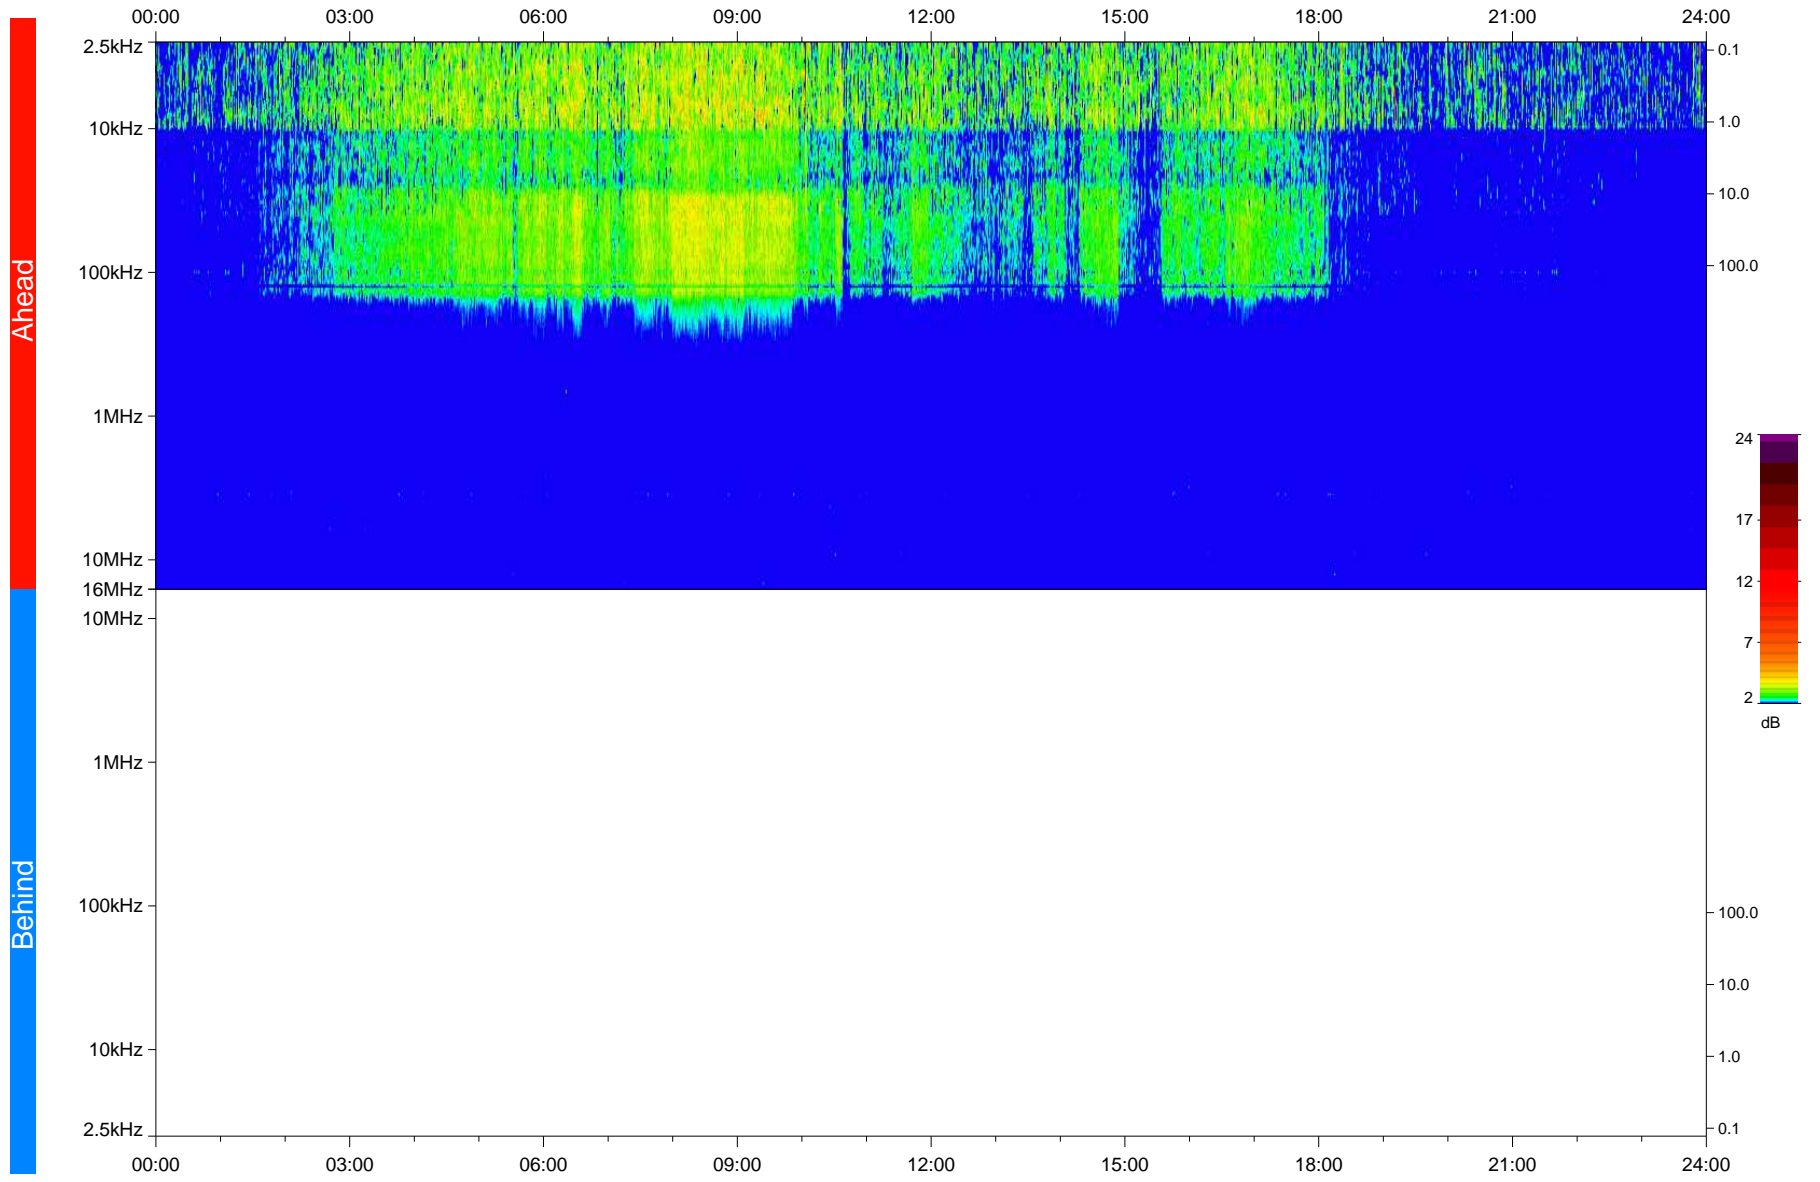

STEREO/WAVES Daily Summary - 21-Jan-2020 (DOY 021)

Ahead source file: swaves_ahead_2020_021_1_05.fin
Ahead PSE Angle: -78.1°

Behind PSE Angle: 79.3°
Behind source file: No STEREO-B data

Time (UTC)

file: stereo_swaves_daily-summary_color_20200121_v04
made by: space.umn.edu on macOS with IDL 8.8.2 on 2022-10-03 11:48:33, with TLib V945 / dynspec V311