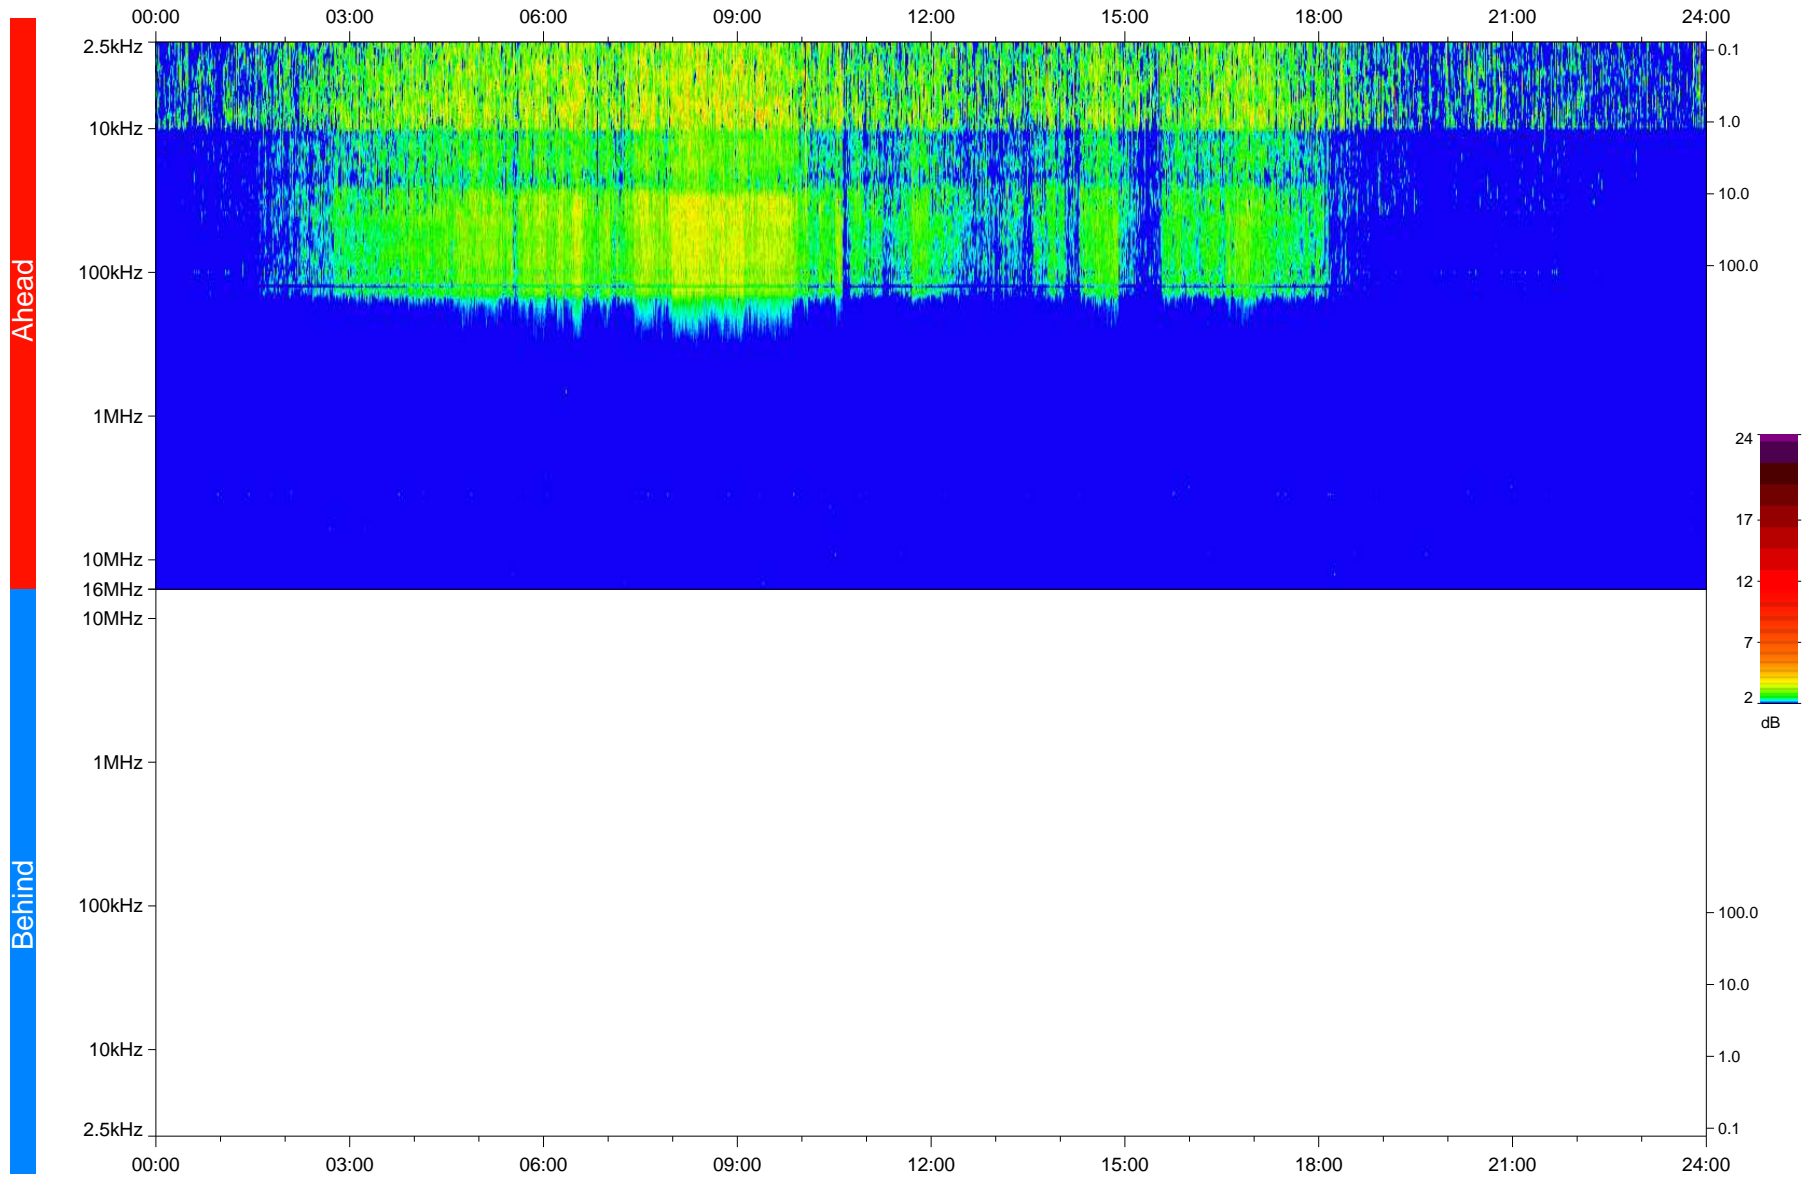

STEREO/WAVES Daily Summary - 21-Jan-2020 (DOY 021)

Ahead source file: swaves_ahead_2020_021_1_05.fin
Ahead PSE Angle: -78.1°

Behind PSE Angle: 79.3°
Behind source file: No STEREO-B data

Time (UTC)

file: stereo_swaves_daily-summary_color_20200121_v03
made by: space.umn.edu on macOS with IDL 8.8.2 on 2022-09-15 11:22:40, with TLib V945 / dynspec V311