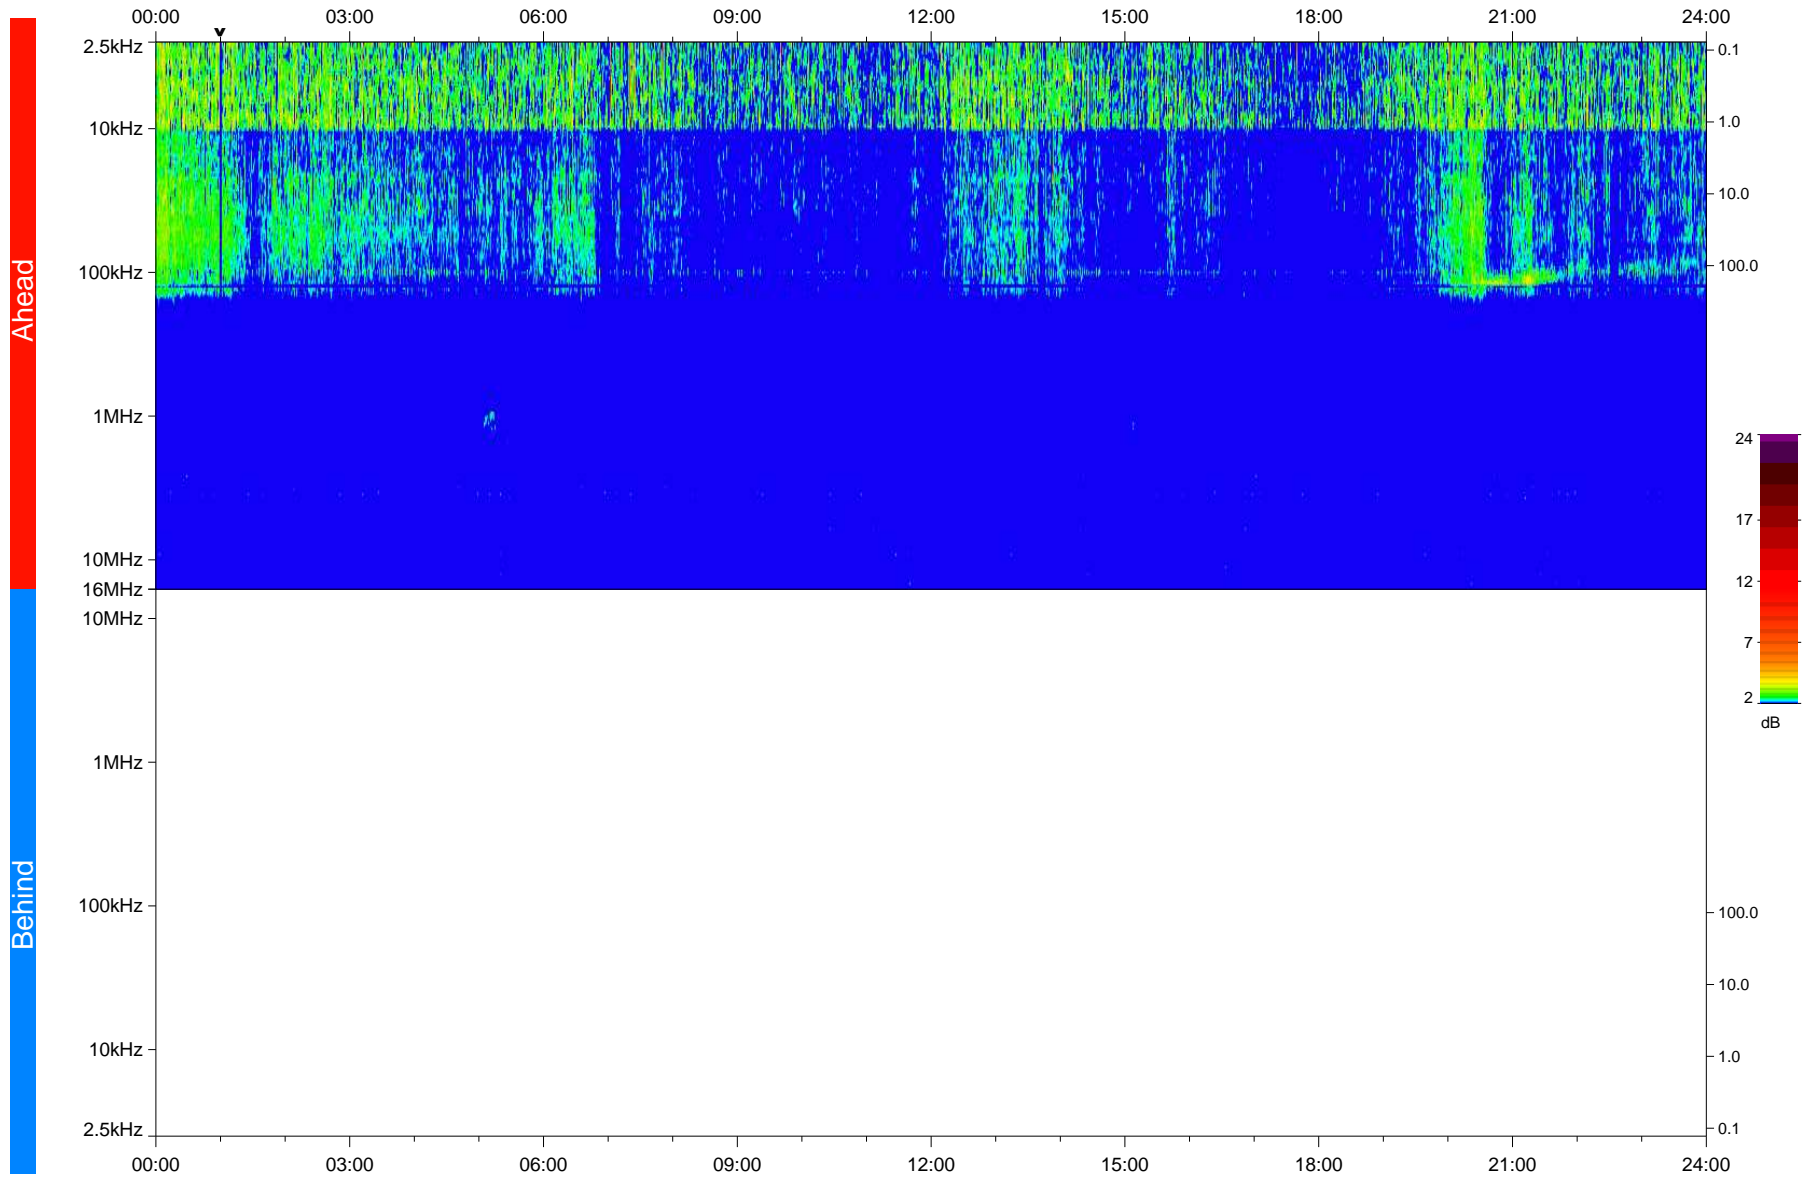

# STEREO/WAVES Daily Summary - 20-Jan-2020 (DOY 020)

Ahead source file: swaves\_ahead\_2020\_020\_1\_05.fin  
Ahead PSE Angle: -78.2°

Behind PSE Angle: 79.4°  
Behind source file: No STEREO-B data

Time (UTC)

file: stereo\_swaves\_daily-summary\_color\_20200120\_v04  
made by: space.umn.edu on macOS with IDL 8.8.2 on 2022-10-03 11:47:03, with TLib V945 / dynspec V311